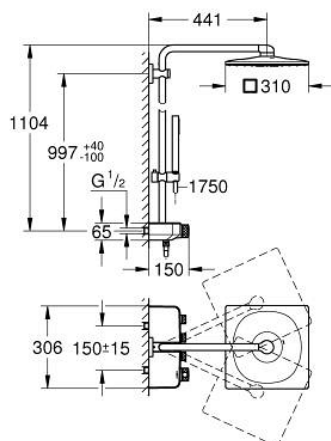

### PRODUCT DESCRIPTION

- Tyc: Chrome
- consisting of:
  - horizontal 450 mm shower arm
  - upper bracket adjustable for minimal adaption to existing drilling holes
  - exposed SmartControl thermostat
- allows change between:
  - head shower Rainshower SmartActive 310 Cube
  - spray patterns: GROHE PureRain, ActiveRain
  - maximum flow rate (at 3 bar): 20 l/min
  - hand shower Euphoria Cube Stick (27 699)
  - maximum flow rate (at 3 bar): 16 l/min
  - adjustable in height with gliding element
  - shower hose Silverflex 1750 mm 1/2" x 1/2" (28 388)
- GROHE DreamSpray - perfect spray pattern
- GROHE CoolTouch - no risk of scalding
- GROHE TurboStat - compact cartridge with wax thermoelement
- GROHE ProGrip - with knurl structure
- GROHE LongLife finish
- GROHE SafeStop at 38°C
- GROHE SafeStop Plus - optional temperature limiter at 43°C included
- GROHE SmartControl - control the shower with intuitive push/turn button
- integrated GROHE EasyReach shower tray
- GROHE SpeedClean - effortless limescale removal
- Inner WaterGuide - inner insulation for surface protection
- TwistStop - to prevent hose from twisting
- suitable for instantaneous heaters from 18 kW/h
- minimum flow rate 5 l/min

### SPARE PARTS

- 1: Thermostatic compact cartridge 1/2" (Spare part-nr. 47439000)
  - 2: Cartridge (Spare part-nr. 48297000)
  - 3: Non-return valve (Spare part-nr. 49069000)
  - 4: Non-return valve (Spare part-nr. 08565000)
  - 5: Glide element (Spare part-nr. 48177000)
  - 6: Dirt strainer (Spare part-nr. 0700200M)
  - 7: Shower rail holder (Spare part-nr. 48279000)
  - 8: Compensation disc (Spare part-nr. 27180000)\*
  - 9: GROHE TurboStat cartridge 1/2" (Spare part-nr. 47175000)\*
  - 10: Socket spanner (Spare part-nr. 49059000)\*
  - 11: Shower system pipe for retrofitting (Spare part-nr. 48497000)\*
  - 12: Shower system pipe for retrofitting (Spare part-nr. 48498000)\*
- \* Optional accessories