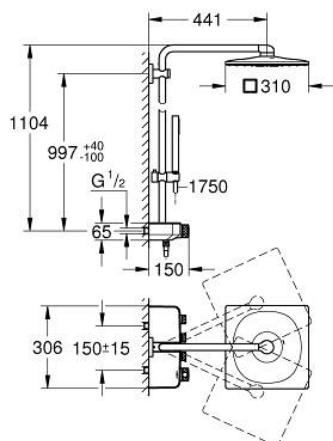

26 508 000 EUPHORIA SMARTCONTROL SYSTEM 310 CUBE SHOWER SYSTEM WITH THERMOSTAT FOR WALL MOUNTING

PRODUCT DESCRIPTION

- Tyc: Chrome
- consisting of:
 - horizontal 450 mm shower arm
 - upper bracket adjustable for minimal adaption to existing drilling holes
 - exposed SmartControl thermostat
- allows change between:
 - head shower Rainshower SmartActive 310 Cube
 - spray patterns: GROHE PureRain, ActiveRain
 - maximum flow rate (at 3 bar): 20 l/min
 - hand shower Euphoria Cube Stick (27 699)
 - maximum flow rate (at 3 bar): 16 l/min
 - adjustable in height with gliding element
 - shower hose Silverflex 1750 mm 1/2" x 1/2" (28 388)
- GROHE DreamSpray - perfect spray pattern
- GROHE CoolTouch - no risk of scalding
- GROHE TurboStat - compact cartridge with wax thermoelement
- GROHE ProGrip - with knurled structure
- GROHE LongLife finish
- GROHE SafeStop at 38°C
- GROHE SafeStop Plus - optional temperature limiter at 43°C included
- GROHE SmartControl - control the shower with intuitive push/turn button
- integrated GROHE EasyReach shower tray
- GROHE SpeedClean - effortless limescale removal
- Inner WaterGuide - inner insulation for surface protection
- TwistStop - to prevent hose from twisting
- suitable for instantaneous heaters from 18 kW/h
- minimum flow rate 5 l/min