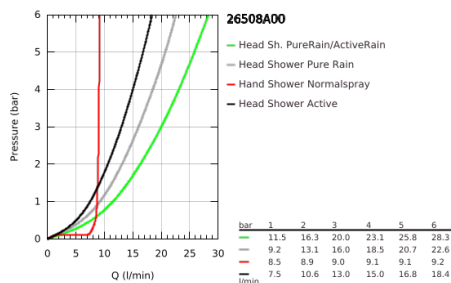

26 508 A00 EUPHORIA SMARTCONTROL SYSTEM 310 CUBE SHOWER SYSTEM WITH THERMOSTAT FOR WALL MOUNTING

PRODUCT DESCRIPTION

- Colour: hard graphite
- consisting of:
 - horizontal 450 mm shower arm
 - upper bracket adjustable for minimal adaption to existing drilling holes
 - exposed SmartControl thermostat
- allows change between:
 - head shower Rainshower SmartActive 310 Cube
 - spray patterns: GROHE PureRain, ActiveRain
- maximum flow rate (at 3 bar): 20 l/min
- hand shower Euphoria Cube Stick
 - maximum flow rate (at 3 bar): 16 l/min
- adjustable in height with gliding element
- shower hose Silverflex 1750 mm 1/2" x 1/2" (28 388)
- GROHE DreamSpray - perfect spray pattern
- GROHE CoolTouch - no risk of scalding
- GROHE TurboStat - compact cartridge with wax thermoelement
- GROHE ProGrip - with knurled structure
- GROHE LongLife finish
- GROHE SafeStop at 38°C
- GROHE SafeStop Plus - optional temperature limiter at 43°C included
- GROHE SmartControl - control the shower with intuitive push/turn button
- integrated GROHE EasyReach shower tray
- GROHE SpeedClean - effortless limescale removal
- Inner WaterGuide - inner insulation for surface protection
- TwistStop - to prevent hose from twisting
- suitable for instantaneous heaters from 18 kW/h
- minimum flow rate 5 l/min

26 508 A00 EUPHORIA SMARTCONTROL SYSTEM 310 CUBE SHOWER SYSTEM WITH THERMOSTAT FOR WALL MOUNTING

SPARE PARTS

- 1: Thermostatic compact cartridge 1/2" (Spare part-nr. 47439000)
- 2: Cartridge (Spare part-nr. 48297000)
- 3: Non-return valve (Spare part-nr. 49069000)
- 4: Non-return valve (Spare part-nr. 08565000)
- 5: Glide element (Spare part-nr. 48177A00)
- 6: Dirt strainer (Spare part-nr. 0700200M)
- 7: Shower rail holder (Spare part-nr. 48279A00)
- 9: GROHE TurboStat cartridge 1/2" (Spare part-nr. 47175000)*
- 10: Socket spanner (Spare part-nr. 49059000)*