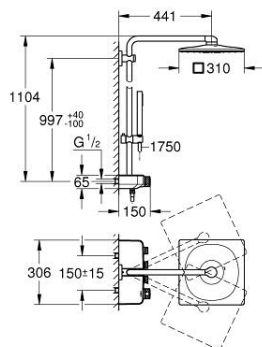

26 508 A00 EUPHORIA SMARTCONTROL SYSTEM 310 CUBE SHOWER SYSTEM WITH THERMOSTAT FOR WALL MOUNTING

PRODUCT DESCRIPTION

- Colour: hard graphite
- consisting of:
 - horizontal 450 mm shower arm
 - upper bracket adjustable for minimal adaption to existing drilling holes
 - exposed SmartControl thermostat
- allows change between:
 - head shower Rainshower SmartActive 310 Cube
 - spray patterns: GROHE PureRain, ActiveRain
- maximum flow rate (at 3 bar): 20 l/min
- hand shower Euphoria Cube Stick
 - maximum flow rate (at 3 bar): 16 l/min
- adjustable in height with gliding element
- shower hose Silverflex 1750 mm 1/2" x 1/2" (28 388)
- GROHE DreamSpray - perfect spray pattern
- GROHE CoolTouch - no risk of scalding
- GROHE TurboStat - compact cartridge with wax thermoelement
- GROHE ProGrip - with knurl structure
- GROHE LongLife finish
- GROHE SafeStop at 38°C
- GROHE SafeStop Plus - optional temperature limiter at 43°C included
- GROHE SmartControl - control the shower with intuitive push/turn button
- integrated GROHE EasyReach shower tray
- GROHE SpeedClean - effortless limescale removal
- Inner WaterGuide - inner insulation for surface protection
- TwistStop - to prevent hose from twisting
- suitable for instantaneous heaters from 18 kW/h
- minimum flow rate 5 l/min