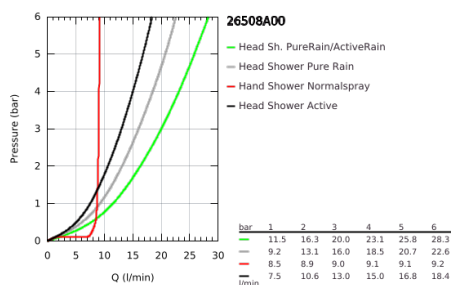

26 508 A00 EUPHORIA SMARTCONTROL SYSTEM 310 CUBE SHOWER SYSTEM WITH THERMOSTAT FOR WALL MOUNTING

PRODUCT DESCRIPTION

- Colour: hard graphite
- consisting of:
 - horizontal 450 mm shower arm
 - upper bracket adjustable for minimal adaption to existing drilling holes
 - exposed SmartControl thermostat
- allows change between:
 - head shower Rainshower SmartActive 310 Cube
 - spray patterns: GROHE PureRain, ActiveRain
- maximum flow rate (at 3 bar): 20 l/min
- hand shower Euphoria Cube Stick
 - maximum flow rate (at 3 bar): 16 l/min
- adjustable in height with gliding element
- shower hose Silverflex 1750 mm 1/2" x 1/2" (28 388)
- GROHE DreamSpray - perfect spray pattern
- GROHE CoolTouch - no risk of scalding
- GROHE TurboStat - compact cartridge with wax thermoelement
- GROHE ProGrip - with knurl structure
- GROHE LongLife finish
- GROHE SafeStop at 38°C
- GROHE SafeStop Plus - optional temperature limiter at 43°C included
- GROHE SmartControl - control the shower with intuitive push/turn button
- integrated GROHE EasyReach shower tray
- GROHE SpeedClean - effortless limescale removal
- Inner WaterGuide - inner insulation for surface protection
- TwistStop - to prevent hose from twisting
- suitable for instantaneous heaters from 18 kW/h
- minimum flow rate 5 l/min