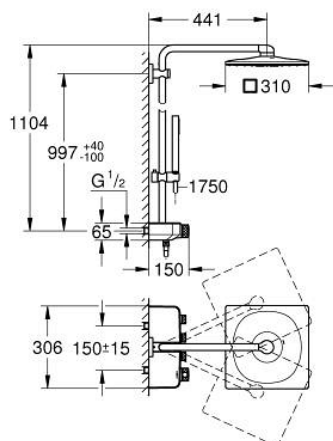

26 508 A00 EUPHORIA SMARTCONTROL SYSTEM 310 CUBE SHOWER SYSTEM WITH THERMOSTAT FOR WALL MOUNTING

PRODUCT DESCRIPTION

- Typ: hard graphite
- consisting of:
 - horizontal 450 mm shower arm
 - upper bracket adjustable for minimal adaption to existing drilling holes
 - exposed SmartControl thermostat
- allows change between:
 - head shower Rainshower SmartActive 310 Cube
 - spray patterns: GROHE PureRain, ActiveRain
 - maximum flow rate (at 3 bar): 20 l/min
 - hand shower Euphoria Cube Stick
 - maximum flow rate (at 3 bar): 16 l/min
 - adjustable in height with gliding element
 - shower hose Silverflex 1750 mm 1/2" x 1/2" (28 388)
- GROHE DreamSpray - perfect spray pattern
- GROHE CoolTouch - no risk of scalding
- GROHE TurboStat - compact cartridge with wax thermoelement
- GROHE ProGrip - with knurled structure
- GROHE LongLife finish
- GROHE SafeStop at 38°C
- GROHE SafeStop Plus - optional temperature limiter at 43°C included
- GROHE SmartControl - control the shower with intuitive push/turn button
- integrated GROHE EasyReach shower tray
- GROHE SpeedClean - effortless limescale removal
- Inner WaterGuide - inner insulation for surface protection
- TwistStop - to prevent hose from twisting
- suitable for instantaneous heaters from 18 kW/h
- minimum flow rate 5 l/min

26 508 A00 EUPHORIA SMARTCONTROL SYSTEM 310 CUBE SHOWER SYSTEM WITH THERMOSTAT FOR WALL MOUNTING

SPARE PARTS

- 1: Thermostatic compact cartridge 1/2" (Spare part-nr. 47439000)
- 2: Cartridge (Spare part-nr. 48297000)
- 3: Non-return valve (Spare part-nr. 49069000)
- 4: Non-return valve (Spare part-nr. 08565000)
- 5: Glide element (Spare part-nr. 48177A00)
- 6: Dirt strainer (Spare part-nr. 0700200M)
- 7: Shower rail holder (Spare part-nr. 48279A00)
- 9: GROHE TurboStat cartridge 1/2" (Spare part-nr. 47175000)*
- 10: Socket spanner (Spare part-nr. 49059000)*