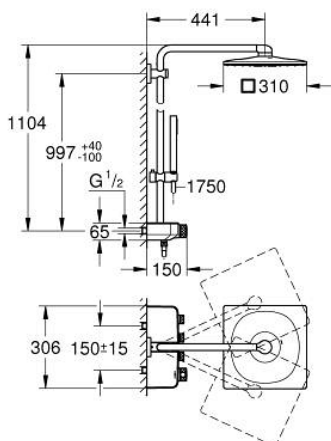

## 26 508 A00 EUPHORIA SMARTCONTROL SYSTEM 310 CUBE SHOWER SYSTEM WITH THERMOSTAT FOR WALL MOUNTING

### PRODUCT DESCRIPTION

- Typ: hard graphite
- consisting of:
  - horizontal 450 mm shower arm
  - upper bracket adjustable for minimal adaption to existing drilling holes
  - exposed SmartControl thermostat
- allows change between:
  - head shower Rainshower SmartActive 310 Cube
  - spray patterns: GROHE PureRain, ActiveRain
  - maximum flow rate (at 3 bar): 20 l/min
  - hand shower Euphoria Cube Stick
  - maximum flow rate (at 3 bar): 16 l/min
  - adjustable in height with gliding element
  - shower hose Silverflex 1750 mm 1/2" x 1/2" (28 388)
- GROHE DreamSpray - perfect spray pattern
- GROHE CoolTouch - no risk of scalding
- GROHE TurboStat - compact cartridge with wax thermoelement
- GROHE ProGrip - with knurl structure
- GROHE LongLife finish
- GROHE SafeStop at 38°C
- GROHE SafeStop Plus - optional temperature limiter at 43°C included
- GROHE SmartControl - control the shower with intuitive push/turn button
- integrated GROHE EasyReach shower tray
- GROHE SpeedClean - effortless limescale removal
- Inner WaterGuide - inner insulation for surface protection
- TwistStop - to prevent hose from twisting
- suitable for instantaneous heaters from 18 kW/h
- minimum flow rate 5 l/min

### SPARE PARTS

- 1: Thermostatic compact cartridge 1/2" (Spare part-nr. 47439000)
- 2: Cartridge (Spare part-nr. 48297000)
- 3: Non-return valve (Spare part-nr. 49069000)
- 4: Non-return valve (Spare part-nr. 08565000)
- 5: Glide element (Spare part-nr. 48177A00)
- 6: Dirt strainer (Spare part-nr. 0700200M)
- 7: Shower rail holder (Spare part-nr. 48279A00)
- 9: GROHE TurboStat cartridge 1/2" (Spare part-nr. 47175000)\*
- 10: Socket spanner (Spare part-nr. 49059000)\*