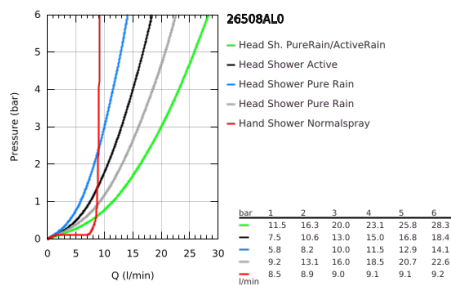

26 508 AL0 EUPHORIA SMARTCONTROL SYSTEM 310 CUBE SHOWER SYSTEM WITH THERMOSTAT FOR WALL MOUNTING

PRODUCT DESCRIPTION

- Colour: brushed hard graphite
- consisting of:
 - horizontal 450 mm shower arm
 - upper bracket adjustable for minimal adaption to existing drilling holes
 - exposed SmartControl thermostat
- allows change between:
 - head shower Rainshower SmartActive 310 Cube
 - spray patterns: GROHE PureRain, ActiveRain
- maximum flow rate (at 3 bar): 20 l/min
- hand shower Euphoria Cube Stick
- maximum flow rate (at 3 bar): 16 l/min
- adjustable in height with gliding element
- shower hose Silverflex 1750 mm 1/2" x 1/2" (28 388)
- GROHE DreamSpray - perfect spray pattern
- GROHE CoolTouch - no risk of scalding
- GROHE TurboStat - compact cartridge with wax thermoelement
- GROHE ProGrip - with knurled structure
- GROHE LongLife finish
- GROHE SafeStop at 38°C
- GROHE SafeStop Plus - optional temperature limiter at 43°C included
- GROHE SmartControl - control the shower with intuitive push/turn button
- integrated GROHE EasyReach shower tray
- GROHE SpeedClean - effortless limescale removal
- Inner WaterGuide - inner insulation for surface protection
- TwistStop - to prevent hose from twisting
- suitable for instantaneous heaters from 18 kW/h
- minimum flow rate 5 l/min

26 508 AL0 EUPHORIA SMARTCONTROL SYSTEM 310 CUBE SHOWER SYSTEM WITH THERMOSTAT FOR WALL MOUNTING

SPARE PARTS

- 1: Thermostatic compact cartridge 1/2" (Spare part-nr. 47439000)
- 2: Cartridge (Spare part-nr. 48297000)
- 3: Non-return valve (Spare part-nr. 49069000)
- 4: Non-return valve (Spare part-nr. 08565000)
- 5: Glide element (Spare part-nr. 48177AL0)
- 6: Dirt strainer (Spare part-nr. 0700200M)
- 7: Shower rail holder (Spare part-nr. 48279AL0)
- 9: GROHE TurboStat cartridge 1/2" (Spare part-nr. 47175000)*
- 10: Socket spanner (Spare part-nr. 49059000)*