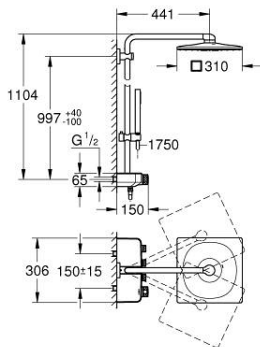

26 508 AL0 EUPHORIA SMARTCONTROL SYSTEM 310 CUBE SHOWER SYSTEM WITH THERMOSTAT FOR WALL MOUNTING

PRODUCT DESCRIPTION

- Colour: brushed hard graphite
- consisting of:
 - horizontal 450 mm shower arm
 - upper bracket adjustable for minimal adaption to existing drilling holes
 - exposed SmartControl thermostat
- allows change between:
 - head shower Rainshower SmartActive 310 Cube
 - spray patterns: GROHE PureRain, ActiveRain
- maximum flow rate (at 3 bar): 20 l/min
- hand shower Euphoria Cube Stick
- maximum flow rate (at 3 bar): 16 l/min
- adjustable in height with gliding element
- shower hose Silverflex 1750 mm 1/2" x 1/2" (28 388)
- GROHE DreamSpray - perfect spray pattern
- GROHE CoolTouch - no risk of scalding
- GROHE TurboStat - compact cartridge with wax thermoelement
- GROHE ProGrip - with knurled structure
- GROHE LongLife finish
- GROHE SafeStop at 38°C
- GROHE SafeStop Plus - optional temperature limiter at 43°C included
- GROHE SmartControl - control the shower with intuitive push/turn button
- integrated GROHE EasyReach shower tray
- GROHE SpeedClean - effortless limescale removal
- Inner WaterGuide - inner insulation for surface protection
- TwistStop - to prevent hose from twisting
- suitable for instantaneous heaters from 18 kW/h
- minimum flow rate 5 l/min

26 508 AL0 EUPHORIA SMARTCONTROL SYSTEM 310 CUBE SHOWER SYSTEM WITH THERMOSTAT FOR WALL MOUNTING

SPARE PARTS

- 1: Thermostatic compact cartridge 1/2" (Spare part-nr. 47439000)
- 2: Cartridge (Spare part-nr. 48297000)
- 3: Non-return valve (Spare part-nr. 49069000)
- 4: Non-return valve (Spare part-nr. 08565000)
- 5: Glide element (Spare part-nr. 48177AL0)
- 6: Dirt strainer (Spare part-nr. 0700200M)
- 7: Shower rail holder (Spare part-nr. 48279AL0)
- 9: GROHE TurboStat cartridge 1/2" (Spare part-nr. 47175000)*
- 10: Socket spanner (Spare part-nr. 49059000)*