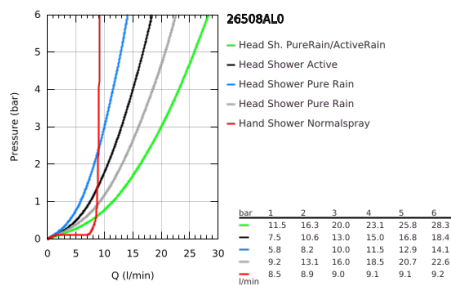

26 508 AL0 EUPHORIA SMARTCONTROL SYSTEM 310 CUBE SHOWER SYSTEM WITH THERMOSTAT FOR WALL MOUNTING

PRODUCT DESCRIPTION

- Colour: brushed hard graphite
- consisting of:
 - horizontal 450 mm shower arm
 - upper bracket adjustable for minimal adaption to existing drilling holes
 - exposed SmartControl thermostat
- allows change between:
 - head shower Rainshower SmartActive 310 Cube
 - spray patterns: GROHE PureRain, ActiveRain
- maximum flow rate (at 3 bar): 20 l/min
- hand shower Euphoria Cube Stick
- maximum flow rate (at 3 bar): 16 l/min
- adjustable in height with gliding element
- shower hose Silverflex 1750 mm 1/2" x 1/2" (28 388)
- GROHE DreamSpray - perfect spray pattern
- GROHE CoolTouch - no risk of scalding
- GROHE TurboStat - compact cartridge with wax thermoelement
- GROHE ProGrip - with knurl structure
- GROHE LongLife finish
- GROHE SafeStop at 38°C
- GROHE SafeStop Plus - optional temperature limiter at 43°C included
- GROHE SmartControl - control the shower with intuitive push/turn button
- integrated GROHE EasyReach shower tray
- GROHE SpeedClean - effortless limescale removal
- Inner WaterGuide - inner insulation for surface protection
- TwistStop - to prevent hose from twisting
- suitable for instantaneous heaters from 18 kW/h
- minimum flow rate 5 l/min

26 508 AL0 EUPHORIA SMARTCONTROL SYSTEM 310 CUBE SHOWER SYSTEM WITH THERMOSTAT FOR WALL MOUNTING

SPARE PARTS

- 1: Thermostatic compact cartridge 1/2" (Spare part-nr. 47439000)
- 2: Cartridge (Spare part-nr. 48297000)
- 3: Non-return valve (Spare part-nr. 49069000)
- 4: Non-return valve (Spare part-nr. 08565000)
- 5: Glide element (Spare part-nr. 48177AL0)
- 6: Dirt strainer (Spare part-nr. 0700200M)
- 7: Shower rail holder (Spare part-nr. 48279AL0)
- 9: GROHE TurboStat cartridge 1/2" (Spare part-nr. 47175000)*
- 10: Socket spanner (Spare part-nr. 49059000)*