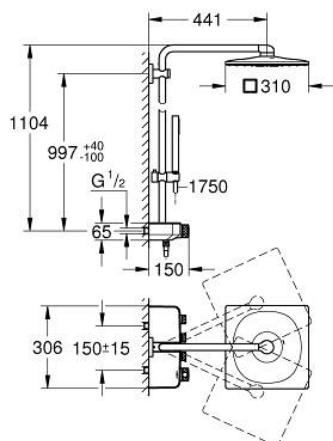

## 26 508 AL0 EUPHORIA SMARTCONTROL SYSTEM 310 CUBE SHOWER SYSTEM WITH THERMOSTAT FOR WALL MOUNTING

### PRODUCT DESCRIPTION

- Tyc: brushed hard graphite
- consisting of:
  - horizontal 450 mm shower arm
  - upper bracket adjustable for minimal adaption to existing drilling holes
  - exposed SmartControl thermostat
- allows change between:
  - head shower Rainshower SmartActive 310 Cube
  - spray patterns: GROHE PureRain, ActiveRain
  - maximum flow rate (at 3 bar): 20 l/min
- hand shower Euphoria Cube Stick
  - maximum flow rate (at 3 bar): 16 l/min
  - adjustable in height with gliding element
- shower hose Silverflex 1750 mm 1/2" x 1/2" (28 388)
- GROHE DreamSpray - perfect spray pattern
- GROHE CoolTouch - no risk of scalding
- GROHE TurboStat - compact cartridge with wax thermoelement
- GROHE ProGrip - with knurl structure
- GROHE LongLife finish
- GROHE SafeStop at 38°C
- GROHE SafeStop Plus - optional temperature limiter at 43°C included
- GROHE SmartControl - control the shower with intuitive push/turn button
- integrated GROHE EasyReach shower tray
- GROHE SpeedClean - effortless limescale removal
- Inner WaterGuide - inner insulation for surface protection
- TwistStop - to prevent hose from twisting
- suitable for instantaneous heaters from 18 kW/h
- minimum flow rate 5 l/min

### SPARE PARTS

- 1: Thermostatic compact cartridge 1/2" (Spare part-nr. 47439000)
- 2: Cartridge (Spare part-nr. 48297000)
- 3: Non-return valve (Spare part-nr. 49069000)
- 4: Non-return valve (Spare part-nr. 08565000)
- 5: Glide element (Spare part-nr. 48177AL0)
- 6: Dirt strainer (Spare part-nr. 0700200M)
- 7: Shower rail holder (Spare part-nr. 48279AL0)
- 9: GROHE TurboStat cartridge 1/2" (Spare part-nr. 47175000)\*
- 10: Socket spanner (Spare part-nr. 49059000)\*