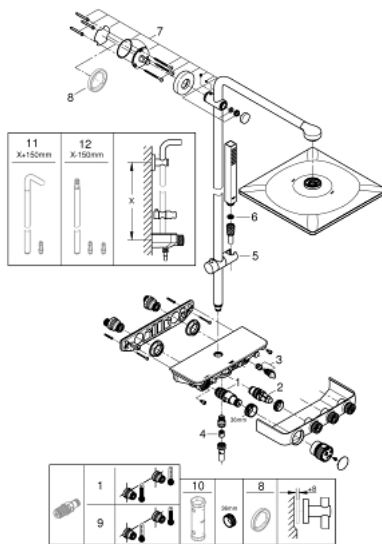

## 26 508 AL0 EUPHORIA SMARTCONTROL SYSTEM 310 CUBE SHOWER SYSTEM WITH THERMOSTAT FOR WALL MOUNTING

### PRODUCT DESCRIPTION

- Tyc: brushed hard graphite
- consisting of:
  - horizontal 450 mm shower arm
  - upper bracket adjustable for minimal adaption to existing drilling holes
  - exposed SmartControl thermostat
- allows change between:
  - head shower Rainshower SmartActive 310 Cube
  - spray patterns: GROHE PureRain, ActiveRain
  - maximum flow rate (at 3 bar): 20 l/min
- hand shower Euphoria Cube Stick
  - maximum flow rate (at 3 bar): 16 l/min
  - adjustable in height with gliding element
- shower hose Silverflex 1750 mm 1/2" x 1/2" (28 388)
- GROHE DreamSpray - perfect spray pattern
- GROHE CoolTouch - no risk of scalding
- GROHE TurboStat - compact cartridge with wax thermoelement
- GROHE ProGrip - with knurl structure
- GROHE LongLife finish
- GROHE SafeStop at 38°C
- GROHE SafeStop Plus - optional temperature limiter at 43°C included
- GROHE SmartControl - control the shower with intuitive push/turn button
- integrated GROHE EasyReach shower tray
- GROHE SpeedClean - effortless limescale removal
- Inner WaterGuide - inner insulation for surface protection
- TwistStop - to prevent hose from twisting
- suitable for instantaneous heaters from 18 kW/h
- minimum flow rate 5 l/min

### SPARE PARTS

- 1: Thermostatic compact cartridge 1/2" (Spare part-nr. 47439000)
- 2: Cartridge (Spare part-nr. 48297000)
- 3: Non-return valve (Spare part-nr. 49069000)
- 4: Non-return valve (Spare part-nr. 08565000)
- 5: Glide element (Spare part-nr. 48177AL0)
- 6: Dirt strainer (Spare part-nr. 0700200M)
- 7: Shower rail holder (Spare part-nr. 48279AL0)
- 9: GROHE TurboStat cartridge 1/2" (Spare part-nr. 47175000)\*
- 10: Socket spanner (Spare part-nr. 49059000)\*