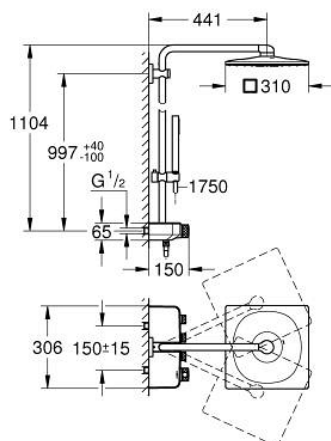

26 508 AL0 EUPHORIA SMARTCONTROL SYSTEM 310 CUBE SHOWER SYSTEM WITH THERMOSTAT FOR WALL MOUNTING

PRODUCT DESCRIPTION

- Tyc: brushed hard graphite
- consisting of:
 - horizontal 450 mm shower arm
 - upper bracket adjustable for minimal adaption to existing drilling holes
 - exposed SmartControl thermostat
- allows change between:
 - head shower Rainshower SmartActive 310 Cube
 - spray patterns: GROHE PureRain, ActiveRain
 - maximum flow rate (at 3 bar): 20 l/min
- hand shower Euphoria Cube Stick
 - maximum flow rate (at 3 bar): 16 l/min
 - adjustable in height with gliding element
- shower hose Silverflex 1750 mm 1/2" x 1/2" (28 388)
- GROHE DreamSpray - perfect spray pattern
- GROHE CoolTouch - no risk of scalding
- GROHE TurboStat - compact cartridge with wax thermoelement
- GROHE ProGrip - with knurled structure
- GROHE LongLife finish
- GROHE SafeStop at 38°C
- GROHE SafeStop Plus - optional temperature limiter at 43°C included
- GROHE SmartControl - control the shower with intuitive push/turn button
- integrated GROHE EasyReach shower tray
- GROHE SpeedClean - effortless limescale removal
- Inner WaterGuide - inner insulation for surface protection
- TwistStop - to prevent hose from twisting
- suitable for instantaneous heaters from 18 kW/h
- minimum flow rate 5 l/min

26 508 AL0 EUPHORIA SMARTCONTROL SYSTEM 310 CUBE SHOWER SYSTEM WITH THERMOSTAT FOR WALL MOUNTING

SPARE PARTS

- 1: Thermostatic compact cartridge 1/2" (Spare part-nr. 47439000)
- 2: Cartridge (Spare part-nr. 48297000)
- 3: Non-return valve (Spare part-nr. 49069000)
- 4: Non-return valve (Spare part-nr. 08565000)
- 5: Glide element (Spare part-nr. 48177AL0)
- 6: Dirt strainer (Spare part-nr. 0700200M)
- 7: Shower rail holder (Spare part-nr. 48279AL0)
- 9: GROHE TurboStat cartridge 1/2" (Spare part-nr. 47175000)*
- 10: Socket spanner (Spare part-nr. 49059000)*