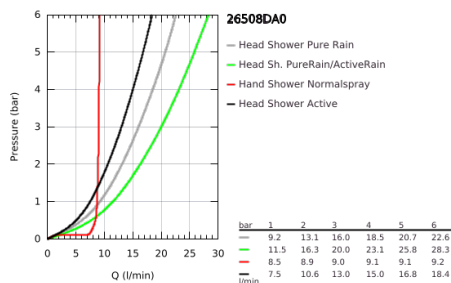

26 508 DA0 EUPHORIA SMARTCONTROL SYSTEM 310 CUBE SHOWER SYSTEM WITH THERMOSTAT FOR WALL MOUNTING

PRODUCT DESCRIPTION

- Colour: warm sunset
- consisting of:
 - horizontal 450 mm shower arm
 - upper bracket adjustable for minimal adaption to existing drilling holes
 - exposed SmartControl thermostat
- allows change between:
 - head shower Rainshower SmartActive 310 Cube
 - spray patterns: GROHE PureRain, ActiveRain
- maximum flow rate (at 3 bar): 20 l/min
- hand shower Euphoria Cube Stick
 - maximum flow rate (at 3 bar): 16 l/min
- adjustable in height with gliding element
- shower hose Silverflex 1750 mm 1/2" x 1/2" (28 388)
- GROHE DreamSpray - perfect spray pattern
- GROHE CoolTouch - no risk of scalding
- GROHE TurboStat - compact cartridge with wax thermoelement
- GROHE ProGrip - with knurl structure
- GROHE LongLife finish
- GROHE SafeStop at 38°C
- GROHE SafeStop Plus - optional temperature limiter at 43°C included
- GROHE SmartControl - control the shower with intuitive push/turn button
- integrated GROHE EasyReach shower tray
- GROHE SpeedClean - effortless limescale removal
- Inner WaterGuide - inner insulation for surface protection
- TwistStop - to prevent hose from twisting
- suitable for instantaneous heaters from 18 kW/h
- minimum flow rate 5 l/min

26 508 DA0 EUPHORIA SMARTCONTROL SYSTEM 310 CUBE SHOWER SYSTEM WITH THERMOSTAT FOR WALL MOUNTING

SPARE PARTS

- 1: Thermostatic compact cartridge 1/2" (Spare part-nr. 47439000)
- 2: Cartridge (Spare part-nr. 48297000)
- 3: Non-return valve (Spare part-nr. 49069000)
- 4: Non-return valve (Spare part-nr. 08565000)
- 5: Glide element (Spare part-nr. 48177DA0)
- 6: Dirt strainer (Spare part-nr. 0700200M)
- 7: Shower rail holder (Spare part-nr. 48279DA0)
- 9: GROHE TurboStat cartridge 1/2" (Spare part-nr. 47175000)*
- 10: Socket spanner (Spare part-nr. 49059000)*