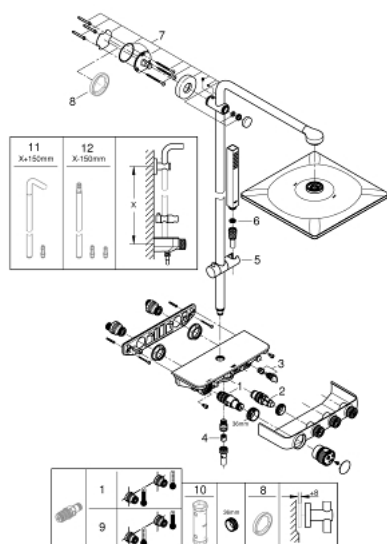

26 508 DA0 EUPHORIA SMARTCONTROL SYSTEM 310 CUBE SHOWER SYSTEM WITH THERMOSTAT FOR WALL MOUNTING

PRODUCT DESCRIPTION

- Colour: warm sunset
- consisting of:
 - horizontal 450 mm shower arm
 - upper bracket adjustable for minimal adaption to existing drilling holes
 - exposed SmartControl thermostat
- allows change between:
 - head shower Rainshower SmartActive 310 Cube
 - spray patterns: GROHE PureRain, ActiveRain
- maximum flow rate (at 3 bar): 20 l/min
- hand shower Euphoria Cube Stick
 - maximum flow rate (at 3 bar): 16 l/min
- adjustable in height with gliding element
- shower hose Silverflex 1750 mm 1/2" x 1/2" (28 388)
- GROHE DreamSpray - perfect spray pattern
- GROHE CoolTouch - no risk of scalding
- GROHE TurboStat - compact cartridge with wax thermoelement
- GROHE ProGrip - with knurl structure
- GROHE LongLife finish
- GROHE SafeStop at 38°C
- GROHE SafeStop Plus - optional temperature limiter at 43°C included
- GROHE SmartControl - control the shower with intuitive push/turn button
- integrated GROHE EasyReach shower tray
- GROHE SpeedClean - effortless limescale removal
- Inner WaterGuide - inner insulation for surface protection
- TwistStop - to prevent hose from twisting
- suitable for instantaneous heaters from 18 kW/h
- minimum flow rate 5 l/min

26 508 DA0 EUPHORIA SMARTCONTROL SYSTEM 310 CUBE SHOWER SYSTEM WITH THERMOSTAT FOR WALL MOUNTING

SPARE PARTS

- 1: Thermostatic compact cartridge 1/2" (Spare part-nr. 47439000)
- 2: Cartridge (Spare part-nr. 48297000)
- 3: Non-return valve (Spare part-nr. 49069000)
- 4: Non-return valve (Spare part-nr. 08565000)
- 5: Glide element (Spare part-nr. 48177DA0)
- 6: Dirt strainer (Spare part-nr. 0700200M)
- 7: Shower rail holder (Spare part-nr. 48279DA0)
- 9: GROHE TurboStat cartridge 1/2" (Spare part-nr. 47175000)*
- 10: Socket spanner (Spare part-nr. 49059000)*