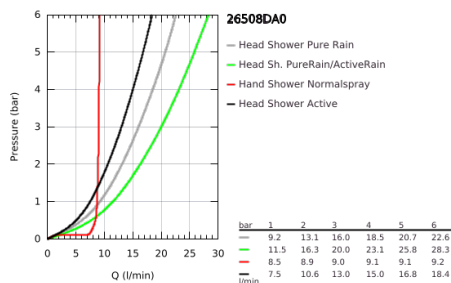

26 508 DA0 EUPHORIA SMARTCONTROL SYSTEM 310 CUBE SHOWER SYSTEM WITH THERMOSTAT FOR WALL MOUNTING

PRODUCT DESCRIPTION

- Colour: warm sunset
- consisting of:
 - horizontal 450 mm shower arm
 - upper bracket adjustable for minimal adaption to existing drilling holes
 - exposed SmartControl thermostat
- allows change between:
 - head shower Rainshower SmartActive 310 Cube
 - spray patterns: GROHE PureRain, ActiveRain
- maximum flow rate (at 3 bar): 20 l/min
- hand shower Euphoria Cube Stick
 - maximum flow rate (at 3 bar): 16 l/min
- adjustable in height with gliding element
- shower hose Silverflex 1750 mm 1/2" x 1/2" (28 388)
- GROHE DreamSpray - perfect spray pattern
- GROHE CoolTouch - no risk of scalding
- GROHE TurboStat - compact cartridge with wax thermoelement
- GROHE ProGrip - with knurled structure
- GROHE LongLife finish
- GROHE SafeStop at 38°C
- GROHE SafeStop Plus - optional temperature limiter at 43°C included
- GROHE SmartControl - control the shower with intuitive push/turn button
- integrated GROHE EasyReach shower tray
- GROHE SpeedClean - effortless limescale removal
- Inner WaterGuide - inner insulation for surface protection
- TwistStop - to prevent hose from twisting
- suitable for instantaneous heaters from 18 kW/h
- minimum flow rate 5 l/min

26 508 DA0 EUPHORIA SMARTCONTROL SYSTEM 310 CUBE SHOWER SYSTEM WITH THERMOSTAT FOR WALL MOUNTING

SPARE PARTS

- 1: Thermostatic compact cartridge 1/2" (Spare part-nr. 47439000)
- 2: Cartridge (Spare part-nr. 48297000)
- 3: Non-return valve (Spare part-nr. 49069000)
- 4: Non-return valve (Spare part-nr. 08565000)
- 5: Glide element (Spare part-nr. 48177DA0)
- 6: Dirt strainer (Spare part-nr. 0700200M)
- 7: Shower rail holder (Spare part-nr. 48279DA0)
- 9: GROHE TurboStat cartridge 1/2" (Spare part-nr. 47175000)*
- 10: Socket spanner (Spare part-nr. 49059000)*