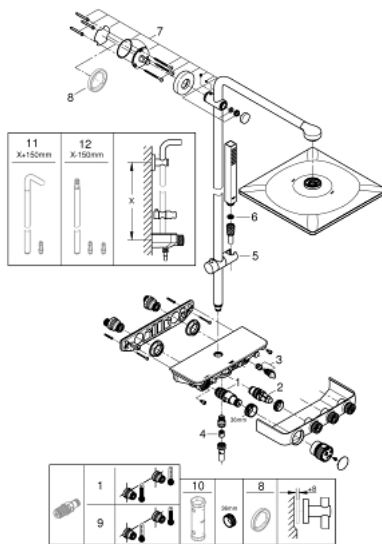

26 508 DA0 EUPHORIA SMARTCONTROL SYSTEM 310 CUBE SHOWER SYSTEM WITH THERMOSTAT FOR WALL MOUNTING

PRODUCT DESCRIPTION

- Typ: warm sunset
- consisting of:
 - horizontal 450 mm shower arm
 - upper bracket adjustable for minimal adaption to existing drilling holes
 - exposed SmartControl thermostat
- allows change between:
 - head shower Rainshower SmartActive 310 Cube
 - spray patterns: GROHE PureRain, ActiveRain
 - maximum flow rate (at 3 bar): 20 l/min
- hand shower Euphoria Cube Stick
 - maximum flow rate (at 3 bar): 16 l/min
 - adjustable in height with gliding element
- shower hose Silverflex 1750 mm 1/2" x 1/2" (28 388)
- GROHE DreamSpray - perfect spray pattern
- GROHE CoolTouch - no risk of scalding
- GROHE TurboStat - compact cartridge with wax thermoelement
- GROHE ProGrip - with knurl structure
- GROHE LongLife finish
- GROHE SafeStop at 38°C
- GROHE SafeStop Plus - optional temperature limiter at 43°C included
- GROHE SmartControl - control the shower with intuitive push/turn button
- integrated GROHE EasyReach shower tray
- GROHE SpeedClean - effortless limescale removal
- Inner WaterGuide - inner insulation for surface protection
- TwistStop - to prevent hose from twisting
- suitable for instantaneous heaters from 18 kW/h
- minimum flow rate 5 l/min

26 508 DA0 EUPHORIA SMARTCONTROL SYSTEM 310 CUBE SHOWER SYSTEM WITH THERMOSTAT FOR WALL MOUNTING

SPARE PARTS

- 1: Thermostatic compact cartridge 1/2" (Spare part-nr. 47439000)
- 2: Cartridge (Spare part-nr. 48297000)
- 3: Non-return valve (Spare part-nr. 49069000)
- 4: Non-return valve (Spare part-nr. 08565000)
- 5: Glide element (Spare part-nr. 48177DA0)
- 6: Dirt strainer (Spare part-nr. 0700200M)
- 7: Shower rail holder (Spare part-nr. 48279DA0)
- 9: GROHE TurboStat cartridge 1/2" (Spare part-nr. 47175000)*
- 10: Socket spanner (Spare part-nr. 49059000)*