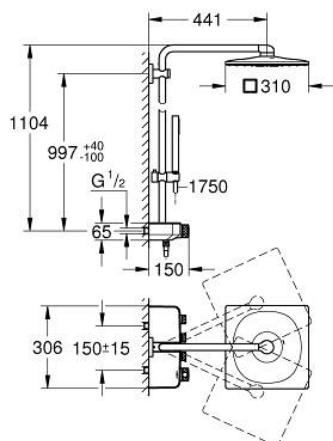

26 508 DA0 EUPHORIA SMARTCONTROL SYSTEM 310 CUBE SHOWER SYSTEM WITH THERMOSTAT FOR WALL MOUNTING

PRODUCT DESCRIPTION

- Typ: warm sunset
- consisting of:
 - horizontal 450 mm shower arm
 - upper bracket adjustable for minimal adaption to existing drilling holes
 - exposed SmartControl thermostat
- allows change between:
 - head shower Rainshower SmartActive 310 Cube
 - spray patterns: GROHE PureRain, ActiveRain
 - maximum flow rate (at 3 bar): 20 l/min
 - hand shower Euphoria Cube Stick
 - maximum flow rate (at 3 bar): 16 l/min
 - adjustable in height with gliding element
 - shower hose Silverflex 1750 mm 1/2" x 1/2" (28 388)
 - GROHE DreamSpray - perfect spray pattern
 - GROHE CoolTouch - no risk of scalding
 - GROHE TurboStat - compact cartridge with wax thermoelement
 - GROHE ProGrip - with knurled structure
 - GROHE LongLife finish
 - GROHE SafeStop at 38°C
 - GROHE SafeStop Plus - optional temperature limiter at 43°C included
 - GROHE SmartControl - control the shower with intuitive push/turn button
 - integrated GROHE EasyReach shower tray
 - GROHE SpeedClean - effortless limescale removal
 - Inner WaterGuide - inner insulation for surface protection
 - TwistStop - to prevent hose from twisting
 - suitable for instantaneous heaters from 18 kW/h
 - minimum flow rate 5 l/min

26 508 DA0 EUPHORIA SMARTCONTROL SYSTEM 310 CUBE SHOWER SYSTEM WITH THERMOSTAT FOR WALL MOUNTING

SPARE PARTS

- 1: Thermostatic compact cartridge 1/2" (Spare part-nr. 47439000)
- 2: Cartridge (Spare part-nr. 48297000)
- 3: Non-return valve (Spare part-nr. 49069000)
- 4: Non-return valve (Spare part-nr. 08565000)
- 5: Glide element (Spare part-nr. 48177DA0)
- 6: Dirt strainer (Spare part-nr. 0700200M)
- 7: Shower rail holder (Spare part-nr. 48279DA0)
- 9: GROHE TurboStat cartridge 1/2" (Spare part-nr. 47175000)*
- 10: Socket spanner (Spare part-nr. 49059000)*