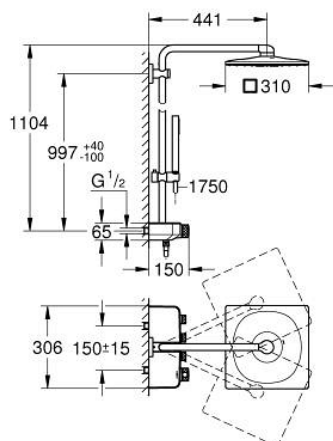

26 508 DA0 EUPHORIA SMARTCONTROL SYSTEM 310 CUBE SHOWER SYSTEM WITH THERMOSTAT FOR WALL MOUNTING

PRODUCT DESCRIPTION

- Typ: warm sunset
- consisting of:
 - horizontal 450 mm shower arm
 - upper bracket adjustable for minimal adaption to existing drilling holes
 - exposed SmartControl thermostat
- allows change between:
 - head shower Rainshower SmartActive 310 Cube
 - spray patterns: GROHE PureRain, ActiveRain
 - maximum flow rate (at 3 bar): 20 l/min
- hand shower Euphoria Cube Stick
 - maximum flow rate (at 3 bar): 16 l/min
 - adjustable in height with gliding element
- shower hose Silverflex 1750 mm 1/2" x 1/2" (28 388)
- GROHE DreamSpray - perfect spray pattern
- GROHE CoolTouch - no risk of scalding
- GROHE TurboStat - compact cartridge with wax thermoelement
- GROHE ProGrip - with knurl structure
- GROHE LongLife finish
- GROHE SafeStop at 38°C
- GROHE SafeStop Plus - optional temperature limiter at 43°C included
- GROHE SmartControl - control the shower with intuitive push/turn button
- integrated GROHE EasyReach shower tray
- GROHE SpeedClean - effortless limescale removal
- Inner WaterGuide - inner insulation for surface protection
- TwistStop - to prevent hose from twisting
- suitable for instantaneous heaters from 18 kW/h
- minimum flow rate 5 l/min

26 508 DA0 EUPHORIA SMARTCONTROL SYSTEM 310 CUBE SHOWER SYSTEM WITH THERMOSTAT FOR WALL MOUNTING

SPARE PARTS

- 1: Thermostatic compact cartridge 1/2" (Spare part-nr. 47439000)
- 2: Cartridge (Spare part-nr. 48297000)
- 3: Non-return valve (Spare part-nr. 49069000)
- 4: Non-return valve (Spare part-nr. 08565000)
- 5: Glide element (Spare part-nr. 48177DA0)
- 6: Dirt strainer (Spare part-nr. 0700200M)
- 7: Shower rail holder (Spare part-nr. 48279DA0)
- 9: GROHE TurboStat cartridge 1/2" (Spare part-nr. 47175000)*
- 10: Socket spanner (Spare part-nr. 49059000)*