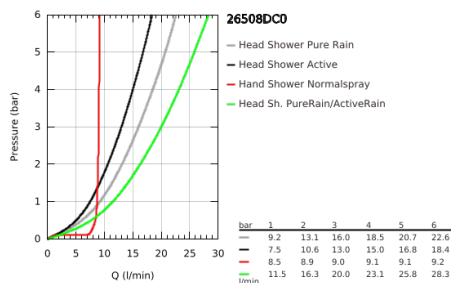

26 508 DC0 EUPHORIA SMARTCONTROL SYSTEM 310 CUBE SHOWER SYSTEM WITH THERMOSTAT FOR WALL MOUNTING

PRODUCT DESCRIPTION

- Colour: supersteel
- consisting of:
 - horizontal 450 mm shower arm
 - upper bracket adjustable for minimal adaption to existing drilling holes
 - exposed SmartControl thermostat
- allows change between:
 - head shower Rainshower SmartActive 310 Cube
 - spray patterns: GROHE PureRain, ActiveRain
 - maximum flow rate (at 3 bar): 20 l/min
 - hand shower Euphoria Cube Stick
 - maximum flow rate (at 3 bar): 16 l/min
 - adjustable in height with gliding element
 - shower hose Silverflex 1750 mm 1/2" x 1/2" (28 388)
- GROHE DreamSpray - perfect spray pattern
- GROHE CoolTouch - no risk of scalding
- GROHE TurboStat - compact cartridge with wax thermoelement
- GROHE ProGrip - with knurled structure
- GROHE LongLife finish
- GROHE SafeStop at 38°C
- GROHE SafeStop Plus - optional temperature limiter at 43°C included
- GROHE SmartControl - control the shower with intuitive push/turn button
- integrated GROHE EasyReach shower tray
- GROHE SpeedClean - effortless limescale removal
- Inner WaterGuide - inner insulation for surface protection
- TwistStop - to prevent hose from twisting
- suitable for instantaneous heaters from 18 kW/h
- minimum flow rate 5 l/min

26 508 DC0 EUPHORIA SMARTCONTROL SYSTEM 310 CUBE SHOWER SYSTEM WITH THERMOSTAT FOR WALL MOUNTING

SPARE PARTS

- 1: Thermostatic compact cartridge 1/2" (Spare part-nr. 47439000)
- 2: Cartridge (Spare part-nr. 48297000)
- 3: Non-return valve (Spare part-nr. 49069000)
- 4: Non-return valve (Spare part-nr. 08565000)
- 5: Glide element (Spare part-nr. 48177DC0)
- 6: Dirt strainer (Spare part-nr. 0700200M)
- 7: Shower rail holder (Spare part-nr. 48279DC0)
- 9: GROHE TurboStat cartridge 1/2" (Spare part-nr. 47175000)*
- 10: Socket spanner (Spare part-nr. 49059000)*