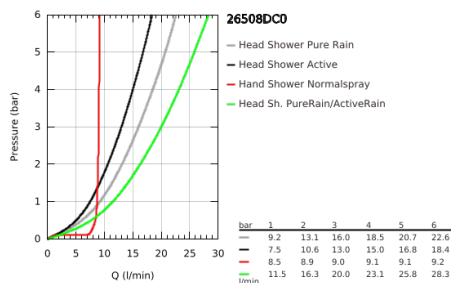

26 508 DC0 EUPHORIA SMARTCONTROL SYSTEM 310 CUBE SHOWER SYSTEM WITH THERMOSTAT FOR WALL MOUNTING

PRODUCT DESCRIPTION

- Colour: supersteel
- consisting of:
 - horizontal 450 mm shower arm
 - upper bracket adjustable for minimal adaption to existing drilling holes
 - exposed SmartControl thermostat
- allows change between:
 - head shower Rainshower SmartActive 310 Cube
 - spray patterns: GROHE PureRain, ActiveRain
- maximum flow rate (at 3 bar): 20 l/min
- hand shower Euphoria Cube Stick
 - maximum flow rate (at 3 bar): 16 l/min
- adjustable in height with gliding element
- shower hose Silverflex 1750 mm 1/2" x 1/2" (28 388)
- GROHE DreamSpray - perfect spray pattern
- GROHE CoolTouch - no risk of scalding
- GROHE TurboStat - compact cartridge with wax thermoelement
- GROHE ProGrip - with knurl structure
- GROHE LongLife finish
- GROHE SafeStop at 38°C
- GROHE SafeStop Plus - optional temperature limiter at 43°C included
- GROHE SmartControl - control the shower with intuitive push/turn button
- integrated GROHE EasyReach shower tray
- GROHE SpeedClean - effortless limescale removal
- Inner WaterGuide - inner insulation for surface protection
- TwistStop - to prevent hose from twisting
- suitable for instantaneous heaters from 18 kW/h
- minimum flow rate 5 l/min

26 508 DC0 EUPHORIA SMARTCONTROL SYSTEM 310 CUBE SHOWER SYSTEM WITH THERMOSTAT FOR WALL MOUNTING

SPARE PARTS

- 1: Thermostatic compact cartridge 1/2" (Spare part-nr. 47439000)
- 2: Cartridge (Spare part-nr. 48297000)
- 3: Non-return valve (Spare part-nr. 49069000)
- 4: Non-return valve (Spare part-nr. 08565000)
- 5: Glide element (Spare part-nr. 48177DC0)
- 6: Dirt strainer (Spare part-nr. 0700200M)
- 7: Shower rail holder (Spare part-nr. 48279DC0)
- 9: GROHE TurboStat cartridge 1/2" (Spare part-nr. 47175000)*
- 10: Socket spanner (Spare part-nr. 49059000)*