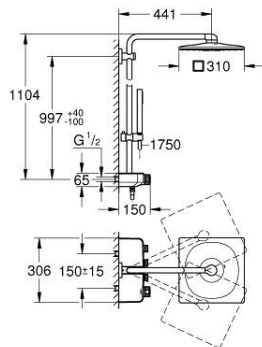

26 508 DC0 EUPHORIA SMARTCONTROL SYSTEM 310 CUBE SHOWER SYSTEM WITH THERMOSTAT FOR WALL MOUNTING

PRODUCT DESCRIPTION

- Colour: supersteel
- consisting of:
 - horizontal 450 mm shower arm
 - upper bracket adjustable for minimal adaption to existing drilling holes
 - exposed SmartControl thermostat
- allows change between:
 - head shower Rainshower SmartActive 310 Cube
 - spray patterns: GROHE PureRain, ActiveRain
 - maximum flow rate (at 3 bar): 20 l/min
 - hand shower Euphoria Cube Stick
 - maximum flow rate (at 3 bar): 16 l/min
 - adjustable in height with gliding element
 - shower hose Silverflex 1750 mm 1/2" x 1/2" (28 388)
- GROHE DreamSpray - perfect spray pattern
- GROHE CoolTouch - no risk of scalding
- GROHE TurboStat - compact cartridge with wax thermoelement
- GROHE ProGrip - with knurled structure
- GROHE LongLife finish
- GROHE SafeStop at 38°C
- GROHE SafeStop Plus - optional temperature limiter at 43°C included
- GROHE SmartControl - control the shower with intuitive push/turn button
- integrated GROHE EasyReach shower tray
- GROHE SpeedClean - effortless limescale removal
- Inner WaterGuide - inner insulation for surface protection
- TwistStop - to prevent hose from twisting
- suitable for instantaneous heaters from 18 kW/h
- minimum flow rate 5 l/min

26 508 DC0 EUPHORIA SMARTCONTROL SYSTEM 310 CUBE SHOWER SYSTEM WITH THERMOSTAT FOR WALL MOUNTING

SPARE PARTS

- 1: Thermostatic compact cartridge 1/2" (Spare part-nr. 47439000)
- 2: Cartridge (Spare part-nr. 48297000)
- 3: Non-return valve (Spare part-nr. 49069000)
- 4: Non-return valve (Spare part-nr. 08565000)
- 5: Glide element (Spare part-nr. 48177DC0)
- 6: Dirt strainer (Spare part-nr. 0700200M)
- 7: Shower rail holder (Spare part-nr. 48279DC0)
- 9: GROHE TurboStat cartridge 1/2" (Spare part-nr. 47175000)*
- 10: Socket spanner (Spare part-nr. 49059000)*