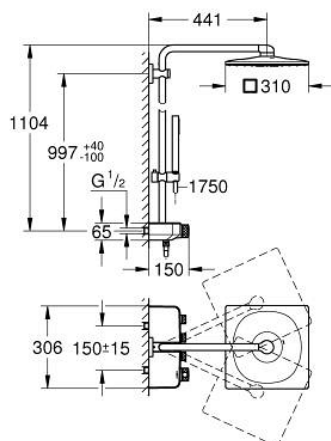

26 508 DC0 EUPHORIA SMARTCONTROL SYSTEM 310 CUBE SHOWER SYSTEM WITH THERMOSTAT FOR WALL MOUNTING

PRODUCT DESCRIPTION

- Tyc: supersteel
- consisting of:
 - horizontal 450 mm shower arm
 - upper bracket adjustable for minimal adaption to existing drilling holes
 - exposed SmartControl thermostat
- allows change between:
 - head shower Rainshower SmartActive 310 Cube
 - spray patterns: GROHE PureRain, ActiveRain
- maximum flow rate (at 3 bar): 20 l/min
- hand shower Euphoria Cube Stick
- maximum flow rate (at 3 bar): 16 l/min
- adjustable in height with gliding element
- shower hose Silverflex 1750 mm 1/2" x 1/2" (28 388)
- GROHE DreamSpray - perfect spray pattern
- GROHE CoolTouch - no risk of scalding
- GROHE TurboStat - compact cartridge with wax thermoelement
- GROHE ProGrip - with knurl structure
- GROHE LongLife finish
- GROHE SafeStop at 38°C
- GROHE SafeStop Plus - optional temperature limiter at 43°C included
- GROHE SmartControl - control the shower with intuitive push/turn button
- integrated GROHE EasyReach shower tray
- GROHE SpeedClean - effortless limescale removal
- Inner WaterGuide - inner insulation for surface protection
- TwistStop - to prevent hose from twisting
- suitable for instantaneous heaters from 18 kW/h
- minimum flow rate 5 l/min

26 508 DC0 EUPHORIA SMARTCONTROL SYSTEM 310 CUBE SHOWER SYSTEM WITH THERMOSTAT FOR WALL MOUNTING

SPARE PARTS

- 1: Thermostatic compact cartridge 1/2" (Spare part-nr. 47439000)
- 2: Cartridge (Spare part-nr. 48297000)
- 3: Non-return valve (Spare part-nr. 49069000)
- 4: Non-return valve (Spare part-nr. 08565000)
- 5: Glide element (Spare part-nr. 48177DC0)
- 6: Dirt strainer (Spare part-nr. 0700200M)
- 7: Shower rail holder (Spare part-nr. 48279DC0)
- 9: GROHE TurboStat cartridge 1/2" (Spare part-nr. 47175000)*
- 10: Socket spanner (Spare part-nr. 49059000)*