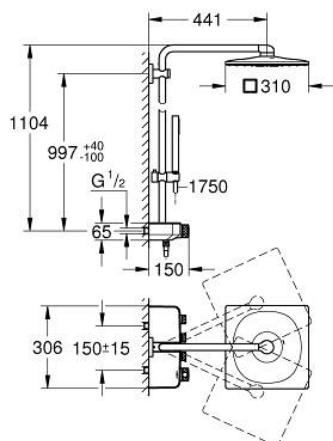

## 26 508 DC0 EUPHORIA SMARTCONTROL SYSTEM 310 CUBE SHOWER SYSTEM WITH THERMOSTAT FOR WALL MOUNTING

### PRODUCT DESCRIPTION

- Tyc: supersteel
- consisting of:
  - horizontal 450 mm shower arm
  - upper bracket adjustable for minimal adaption to existing drilling holes
  - exposed SmartControl thermostat
- allows change between:
  - head shower Rainshower SmartActive 310 Cube
  - spray patterns: GROHE PureRain, ActiveRain
  - maximum flow rate (at 3 bar): 20 l/min
- hand shower Euphoria Cube Stick
  - maximum flow rate (at 3 bar): 16 l/min
  - adjustable in height with gliding element
- shower hose Silverflex 1750 mm 1/2" x 1/2" (28 388)
- GROHE DreamSpray - perfect spray pattern
- GROHE CoolTouch - no risk of scalding
- GROHE TurboStat - compact cartridge with wax thermoelement
- GROHE ProGrip - with knurled structure
- GROHE LongLife finish
- GROHE SafeStop at 38°C
- GROHE SafeStop Plus - optional temperature limiter at 43°C included
- GROHE SmartControl - control the shower with intuitive push/turn button
- integrated GROHE EasyReach shower tray
- GROHE SpeedClean - effortless limescale removal
- Inner WaterGuide - inner insulation for surface protection
- TwistStop - to prevent hose from twisting
- suitable for instantaneous heaters from 18 kW/h
- minimum flow rate 5 l/min

### SPARE PARTS

- 1: Thermostatic compact cartridge 1/2" (Spare part-nr. 47439000)
- 2: Cartridge (Spare part-nr. 48297000)
- 3: Non-return valve (Spare part-nr. 49069000)
- 4: Non-return valve (Spare part-nr. 08565000)
- 5: Glide element (Spare part-nr. 48177DC0)
- 6: Dirt strainer (Spare part-nr. 0700200M)
- 7: Shower rail holder (Spare part-nr. 48279DC0)
- 9: GROHE TurboStat cartridge 1/2" (Spare part-nr. 47175000)\*
- 10: Socket spanner (Spare part-nr. 49059000)\*