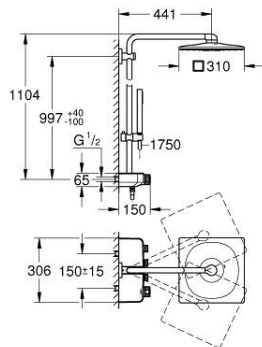

26 508 DL0 EUPHORIA SMARTCONTROL SYSTEM 310 CUBE SHOWER SYSTEM WITH THERMOSTAT FOR WALL MOUNTING

PRODUCT DESCRIPTION

- Colour: brushed warm sunset
- consisting of:
 - horizontal 450 mm shower arm
 - upper bracket adjustable for minimal adaption to existing drilling holes
 - exposed SmartControl thermostat
- allows change between:
 - head shower Rainshower SmartActive 310 Cube
 - spray patterns: GROHE PureRain, ActiveRain
- maximum flow rate (at 3 bar): 20 l/min
- hand shower Euphoria Cube Stick
- maximum flow rate (at 3 bar): 16 l/min
- adjustable in height with gliding element
- shower hose Silverflex 1750 mm 1/2" x 1/2" (28 388)
- GROHE DreamSpray - perfect spray pattern
- GROHE CoolTouch - no risk of scalding
- GROHE TurboStat - compact cartridge with wax thermoelement
- GROHE ProGrip - with knurled structure
- GROHE LongLife finish
- GROHE SafeStop at 38°C
- GROHE SafeStop Plus - optional temperature limiter at 43°C included
- GROHE SmartControl - control the shower with intuitive push/turn button
- integrated GROHE EasyReach shower tray
- GROHE SpeedClean - effortless limescale removal
- Inner WaterGuide - inner insulation for surface protection
- TwistStop - to prevent hose from twisting
- suitable for instantaneous heaters from 18 kW/h
- minimum flow rate 5 l/min

26 508 DL0 EUPHORIA SMARTCONTROL SYSTEM 310 CUBE SHOWER SYSTEM WITH THERMOSTAT FOR WALL MOUNTING

SPARE PARTS

- 1: Thermostatic compact cartridge 1/2" (Spare part-nr. 47439000)
- 2: Cartridge (Spare part-nr. 48297000)
- 3: Non-return valve (Spare part-nr. 49069000)
- 4: Non-return valve (Spare part-nr. 08565000)
- 5: Glide element (Spare part-nr. 48177DL0)
- 6: Dirt strainer (Spare part-nr. 0700200M)
- 7: Shower rail holder (Spare part-nr. 48279DL0)
- 9: GROHE TurboStat cartridge 1/2" (Spare part-nr. 47175000)*
- 10: Socket spanner (Spare part-nr. 49059000)*