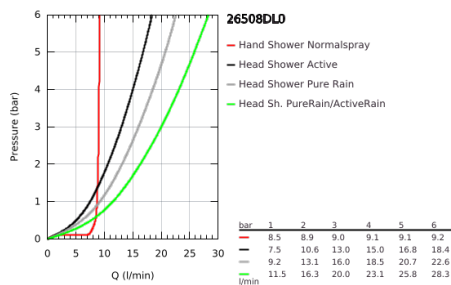

26 508 DL0 EUPHORIA SMARTCONTROL SYSTEM 310 CUBE SHOWER SYSTEM WITH THERMOSTAT FOR WALL MOUNTING

PRODUCT DESCRIPTION

- Colour: brushed warm sunset
- consisting of:
 - horizontal 450 mm shower arm
 - upper bracket adjustable for minimal adaption to existing drilling holes
 - exposed SmartControl thermostat
- allows change between:
 - head shower Rainshower SmartActive 310 Cube
 - spray patterns: GROHE PureRain, ActiveRain
- maximum flow rate (at 3 bar): 20 l/min
- hand shower Euphoria Cube Stick
- maximum flow rate (at 3 bar): 16 l/min
- adjustable in height with gliding element
- shower hose Silverflex 1750 mm 1/2" x 1/2" (28 388)
- GROHE DreamSpray - perfect spray pattern
- GROHE CoolTouch - no risk of scalding
- GROHE TurboStat - compact cartridge with wax thermoelement
- GROHE ProGrip - with knurled structure
- GROHE LongLife finish
- GROHE SafeStop at 38°C
- GROHE SafeStop Plus - optional temperature limiter at 43°C included
- GROHE SmartControl - control the shower with intuitive push/turn button
- integrated GROHE EasyReach shower tray
- GROHE SpeedClean - effortless limescale removal
- Inner WaterGuide - inner insulation for surface protection
- TwistStop - to prevent hose from twisting
- suitable for instantaneous heaters from 18 kW/h
- minimum flow rate 5 l/min

26 508 DL0 EUPHORIA SMARTCONTROL SYSTEM 310 CUBE SHOWER SYSTEM WITH THERMOSTAT FOR WALL MOUNTING

SPARE PARTS

- 1: Thermostatic compact cartridge 1/2" (Spare part-nr. 47439000)
- 2: Cartridge (Spare part-nr. 48297000)
- 3: Non-return valve (Spare part-nr. 49069000)
- 4: Non-return valve (Spare part-nr. 08565000)
- 5: Glide element (Spare part-nr. 48177DL0)
- 6: Dirt strainer (Spare part-nr. 0700200M)
- 7: Shower rail holder (Spare part-nr. 48279DL0)
- 9: GROHE TurboStat cartridge 1/2" (Spare part-nr. 47175000)*
- 10: Socket spanner (Spare part-nr. 49059000)*