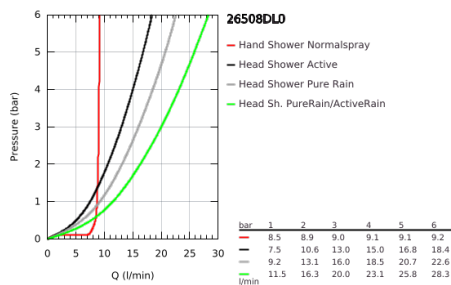

26 508 DL0 EUPHORIA SMARTCONTROL SYSTEM 310 CUBE SHOWER SYSTEM WITH THERMOSTAT FOR WALL MOUNTING

PRODUCT DESCRIPTION

- Colour: brushed warm sunset
- consisting of:
 - horizontal 450 mm shower arm
 - upper bracket adjustable for minimal adaption to existing drilling holes
 - exposed SmartControl thermostat
- allows change between:
 - head shower Rainshower SmartActive 310 Cube
 - spray patterns: GROHE PureRain, ActiveRain
- maximum flow rate (at 3 bar): 20 l/min
- hand shower Euphoria Cube Stick
- maximum flow rate (at 3 bar): 16 l/min
- adjustable in height with gliding element
- shower hose Silverflex 1750 mm 1/2" x 1/2" (28 388)
- GROHE DreamSpray - perfect spray pattern
- GROHE CoolTouch - no risk of scalding
- GROHE TurboStat - compact cartridge with wax thermoelement
- GROHE ProGrip - with knurl structure
- GROHE LongLife finish
- GROHE SafeStop at 38°C
- GROHE SafeStop Plus - optional temperature limiter at 43°C included
- GROHE SmartControl - control the shower with intuitive push/turn button
- integrated GROHE EasyReach shower tray
- GROHE SpeedClean - effortless limescale removal
- Inner WaterGuide - inner insulation for surface protection
- TwistStop - to prevent hose from twisting
- suitable for instantaneous heaters from 18 kW/h
- minimum flow rate 5 l/min

26 508 DL0 EUPHORIA SMARTCONTROL SYSTEM 310 CUBE SHOWER SYSTEM WITH THERMOSTAT FOR WALL MOUNTING

SPARE PARTS

- 1: Thermostatic compact cartridge 1/2" (Spare part-nr. 47439000)
- 2: Cartridge (Spare part-nr. 48297000)
- 3: Non-return valve (Spare part-nr. 49069000)
- 4: Non-return valve (Spare part-nr. 08565000)
- 5: Glide element (Spare part-nr. 48177DL0)
- 6: Dirt strainer (Spare part-nr. 0700200M)
- 7: Shower rail holder (Spare part-nr. 48279DL0)
- 9: GROHE TurboStat cartridge 1/2" (Spare part-nr. 47175000)*
- 10: Socket spanner (Spare part-nr. 49059000)*