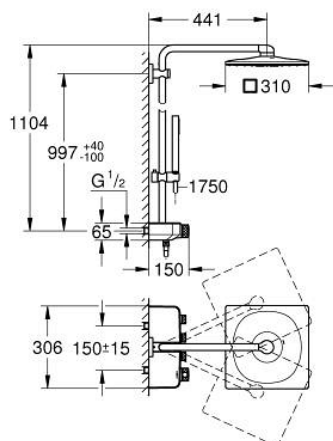

## 26 508 DL0 EUPHORIA SMARTCONTROL SYSTEM 310 CUBE SHOWER SYSTEM WITH THERMOSTAT FOR WALL MOUNTING

### PRODUCT DESCRIPTION

- Tyc: brushed warm sunset
- consisting of:
  - horizontal 450 mm shower arm
  - upper bracket adjustable for minimal adaption to existing drilling holes
  - exposed SmartControl thermostat
- allows change between:
  - head shower Rainshower SmartActive 310 Cube
  - spray patterns: GROHE PureRain, ActiveRain
  - maximum flow rate (at 3 bar): 20 l/min
- hand shower Euphoria Cube Stick
  - maximum flow rate (at 3 bar): 16 l/min
  - adjustable in height with gliding element
- shower hose Silverflex 1750 mm 1/2" x 1/2" (28 388)
- GROHE DreamSpray - perfect spray pattern
- GROHE CoolTouch - no risk of scalding
- GROHE TurboStat - compact cartridge with wax thermoelement
- GROHE ProGrip - with knurl structure
- GROHE LongLife finish
- GROHE SafeStop at 38°C
- GROHE SafeStop Plus - optional temperature limiter at 43°C included
- GROHE SmartControl - control the shower with intuitive push/turn button
- integrated GROHE EasyReach shower tray
- GROHE SpeedClean - effortless limescale removal
- Inner WaterGuide - inner insulation for surface protection
- TwistStop - to prevent hose from twisting
- suitable for instantaneous heaters from 18 kW/h
- minimum flow rate 5 l/min

### SPARE PARTS

- 1: Thermostatic compact cartridge 1/2" (Spare part-nr. 47439000)
- 2: Cartridge (Spare part-nr. 48297000)
- 3: Non-return valve (Spare part-nr. 49069000)
- 4: Non-return valve (Spare part-nr. 08565000)
- 5: Glide element (Spare part-nr. 48177DL0)
- 6: Dirt strainer (Spare part-nr. 0700200M)
- 7: Shower rail holder (Spare part-nr. 48279DL0)
- 9: GROHE TurboStat cartridge 1/2" (Spare part-nr. 47175000)\*
- 10: Socket spanner (Spare part-nr. 49059000)\*