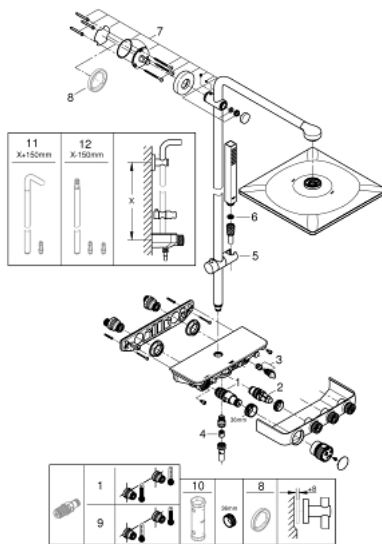

## 26 508 DL0 EUPHORIA SMARTCONTROL SYSTEM 310 CUBE SHOWER SYSTEM WITH THERMOSTAT FOR WALL MOUNTING

### PRODUCT DESCRIPTION

- Tyc: brushed warm sunset
- consisting of:
  - horizontal 450 mm shower arm
  - upper bracket adjustable for minimal adaption to existing drilling holes
  - exposed SmartControl thermostat
- allows change between:
  - head shower Rainshower SmartActive 310 Cube
  - spray patterns: GROHE PureRain, ActiveRain
  - maximum flow rate (at 3 bar): 20 l/min
- hand shower Euphoria Cube Stick
  - maximum flow rate (at 3 bar): 16 l/min
  - adjustable in height with gliding element
- shower hose Silverflex 1750 mm 1/2" x 1/2" (28 388)
- GROHE DreamSpray - perfect spray pattern
- GROHE CoolTouch - no risk of scalding
- GROHE TurboStat - compact cartridge with wax thermoelement
- GROHE ProGrip - with knurl structure
- GROHE LongLife finish
- GROHE SafeStop at 38°C
- GROHE SafeStop Plus - optional temperature limiter at 43°C included
- GROHE SmartControl - control the shower with intuitive push/turn button
- integrated GROHE EasyReach shower tray
- GROHE SpeedClean - effortless limescale removal
- Inner WaterGuide - inner insulation for surface protection
- TwistStop - to prevent hose from twisting
- suitable for instantaneous heaters from 18 kW/h
- minimum flow rate 5 l/min

### SPARE PARTS

- 1: Thermostatic compact cartridge 1/2" (Spare part-nr. 47439000)
- 2: Cartridge (Spare part-nr. 48297000)
- 3: Non-return valve (Spare part-nr. 49069000)
- 4: Non-return valve (Spare part-nr. 08565000)
- 5: Glide element (Spare part-nr. 48177DL0)
- 6: Dirt strainer (Spare part-nr. 0700200M)
- 7: Shower rail holder (Spare part-nr. 48279DL0)
- 9: GROHE TurboStat cartridge 1/2" (Spare part-nr. 47175000)\*
- 10: Socket spanner (Spare part-nr. 49059000)\*