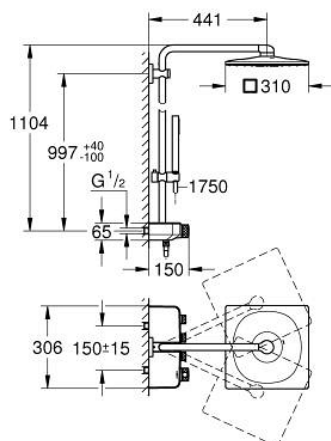

## 26 508 DL0 EUPHORIA SMARTCONTROL SYSTEM 310 CUBE SHOWER SYSTEM WITH THERMOSTAT FOR WALL MOUNTING

### PRODUCT DESCRIPTION

- Tyc: brushed warm sunset
- consisting of:
  - horizontal 450 mm shower arm
  - upper bracket adjustable for minimal adaption to existing drilling holes
  - exposed SmartControl thermostat
- allows change between:
  - head shower Rainshower SmartActive 310 Cube
  - spray patterns: GROHE PureRain, ActiveRain
- maximum flow rate (at 3 bar): 20 l/min
- hand shower Euphoria Cube Stick
  - maximum flow rate (at 3 bar): 16 l/min
- adjustable in height with gliding element
- shower hose Silverflex 1750 mm 1/2" x 1/2" (28 388)
- GROHE DreamSpray - perfect spray pattern
- GROHE CoolTouch - no risk of scalding
- GROHE TurboStat - compact cartridge with wax thermoelement
- GROHE ProGrip - with knurled structure
- GROHE LongLife finish
- GROHE SafeStop at 38°C
- GROHE SafeStop Plus - optional temperature limiter at 43°C included
- GROHE SmartControl - control the shower with intuitive push/turn button
- integrated GROHE EasyReach shower tray
- GROHE SpeedClean - effortless limescale removal
- Inner WaterGuide - inner insulation for surface protection
- TwistStop - to prevent hose from twisting
- suitable for instantaneous heaters from 18 kW/h
- minimum flow rate 5 l/min

### SPARE PARTS

- 1: Thermostatic compact cartridge 1/2" (Spare part-nr. 47439000)
- 2: Cartridge (Spare part-nr. 48297000)
- 3: Non-return valve (Spare part-nr. 49069000)
- 4: Non-return valve (Spare part-nr. 08565000)
- 5: Glide element (Spare part-nr. 48177DL0)
- 6: Dirt strainer (Spare part-nr. 0700200M)
- 7: Shower rail holder (Spare part-nr. 48279DL0)
- 9: GROHE TurboStat cartridge 1/2" (Spare part-nr. 47175000)\*
- 10: Socket spanner (Spare part-nr. 49059000)\*