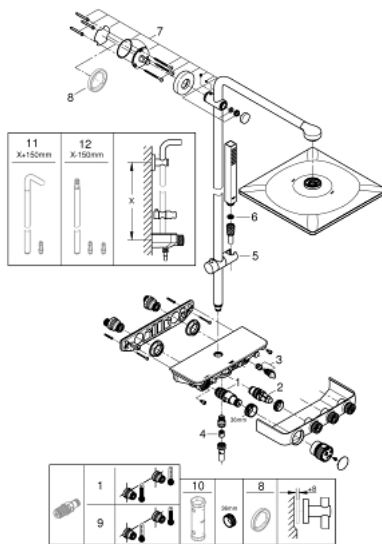

## 26 508 DL0 EUPHORIA SMARTCONTROL SYSTEM 310 CUBE SHOWER SYSTEM WITH THERMOSTAT FOR WALL MOUNTING

### PRODUCT DESCRIPTION

- Tyc: brushed warm sunset
- consisting of:
  - horizontal 450 mm shower arm
  - upper bracket adjustable for minimal adaption to existing drilling holes
  - exposed SmartControl thermostat
- allows change between:
  - head shower Rainshower SmartActive 310 Cube
  - spray patterns: GROHE PureRain, ActiveRain
- maximum flow rate (at 3 bar): 20 l/min
- hand shower Euphoria Cube Stick
  - maximum flow rate (at 3 bar): 16 l/min
- adjustable in height with gliding element
- shower hose Silverflex 1750 mm 1/2" x 1/2" (28 388)
- GROHE DreamSpray - perfect spray pattern
- GROHE CoolTouch - no risk of scalding
- GROHE TurboStat - compact cartridge with wax thermoelement
- GROHE ProGrip - with knurled structure
- GROHE LongLife finish
- GROHE SafeStop at 38°C
- GROHE SafeStop Plus - optional temperature limiter at 43°C included
- GROHE SmartControl - control the shower with intuitive push/turn button
- integrated GROHE EasyReach shower tray
- GROHE SpeedClean - effortless limescale removal
- Inner WaterGuide - inner insulation for surface protection
- TwistStop - to prevent hose from twisting
- suitable for instantaneous heaters from 18 kW/h
- minimum flow rate 5 l/min

### SPARE PARTS

- 1: Thermostatic compact cartridge 1/2" (Spare part-nr. 47439000)
- 2: Cartridge (Spare part-nr. 48297000)
- 3: Non-return valve (Spare part-nr. 49069000)
- 4: Non-return valve (Spare part-nr. 08565000)
- 5: Glide element (Spare part-nr. 48177DL0)
- 6: Dirt strainer (Spare part-nr. 0700200M)
- 7: Shower rail holder (Spare part-nr. 48279DL0)
- 9: GROHE TurboStat cartridge 1/2" (Spare part-nr. 47175000)\*
- 10: Socket spanner (Spare part-nr. 49059000)\*