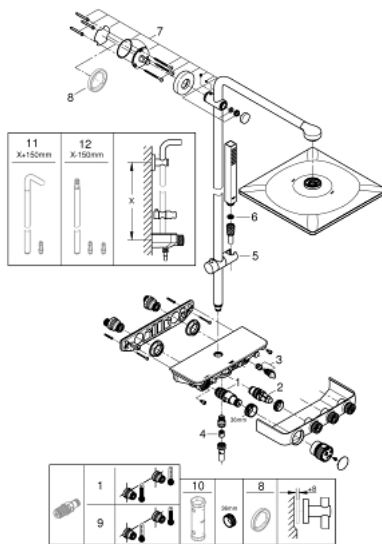

## 26 508 GL0 EUPHORIA SMARTCONTROL SYSTEM 310 CUBE SHOWER SYSTEM WITH THERMOSTAT FOR WALL MOUNTING

### PRODUCT DESCRIPTION

- Colour: cool sunrise
- consisting of:
  - horizontal 450 mm shower arm
  - upper bracket adjustable for minimal adaption to existing drilling holes
  - exposed SmartControl thermostat
- allows change between:
  - head shower Rainshower SmartActive 310 Cube
  - spray patterns: GROHE PureRain, ActiveRain
- maximum flow rate (at 3 bar): 20 l/min
- hand shower Euphoria Cube Stick
- maximum flow rate (at 3 bar): 16 l/min
- adjustable in height with gliding element
- shower hose Silverflex 1750 mm 1/2" x 1/2" (28 388)
- GROHE DreamSpray - perfect spray pattern
- GROHE CoolTouch - no risk of scalding
- GROHE TurboStat - compact cartridge with wax thermoelement
- GROHE ProGrip - with knurl structure
- GROHE LongLife finish
- GROHE SafeStop at 38°C
- GROHE SafeStop Plus - optional temperature limiter at 43°C included
- GROHE SmartControl - control the shower with intuitive push/turn button
- integrated GROHE EasyReach shower tray
- GROHE SpeedClean - effortless limescale removal
- Inner WaterGuide - inner insulation for surface protection
- TwistStop - to prevent hose from twisting
- suitable for instantaneous heaters from 18 kW/h
- minimum flow rate 5 l/min

### SPARE PARTS

- 1: Thermostatic compact cartridge 1/2" (Spare part-nr. 47439000)
- 2: Cartridge (Spare part-nr. 48297000)
- 3: Non-return valve (Spare part-nr. 49069000)
- 4: Non-return valve (Spare part-nr. 08565000)
- 5: Glide element (Spare part-nr. 48177GL0)
- 6: Dirt strainer (Spare part-nr. 0700200M)
- 7: Shower rail holder (Spare part-nr. 48279GL0)
- 9: GROHE TurboStat cartridge 1/2" (Spare part-nr. 47175000)\*
- 10: Socket spanner (Spare part-nr. 49059000)\*