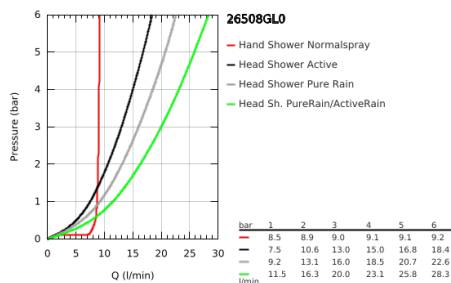

26 508 GL0 EUPHORIA SMARTCONTROL SYSTEM 310 CUBE SHOWER SYSTEM WITH THERMOSTAT FOR WALL MOUNTING

PRODUCT DESCRIPTION

- Colour: cool sunrise
- consisting of:
 - horizontal 450 mm shower arm
 - upper bracket adjustable for minimal adaption to existing drilling holes
 - exposed SmartControl thermostat
- allows change between:
 - head shower Rainshower SmartActive 310 Cube
 - spray patterns: GROHE PureRain, ActiveRain
- maximum flow rate (at 3 bar): 20 l/min
- hand shower Euphoria Cube Stick
- maximum flow rate (at 3 bar): 16 l/min
- adjustable in height with gliding element
- shower hose Silverflex 1750 mm 1/2" x 1/2" (28 388)
- GROHE DreamSpray - perfect spray pattern
- GROHE CoolTouch - no risk of scalding
- GROHE TurboStat - compact cartridge with wax thermoelement
- GROHE ProGrip - with knurled structure
- GROHE LongLife finish
- GROHE SafeStop at 38°C
- GROHE SafeStop Plus - optional temperature limiter at 43°C included
- GROHE SmartControl - control the shower with intuitive push/turn button
- integrated GROHE EasyReach shower tray
- GROHE SpeedClean - effortless limescale removal
- Inner WaterGuide - inner insulation for surface protection
- TwistStop - to prevent hose from twisting
- suitable for instantaneous heaters from 18 kW/h
- minimum flow rate 5 l/min

26 508 GL0 EUPHORIA SMARTCONTROL SYSTEM 310 CUBE SHOWER SYSTEM WITH THERMOSTAT FOR WALL MOUNTING

SPARE PARTS

- 1: Thermostatic compact cartridge 1/2" (Spare part-nr. 47439000)
- 2: Cartridge (Spare part-nr. 48297000)
- 3: Non-return valve (Spare part-nr. 49069000)
- 4: Non-return valve (Spare part-nr. 08565000)
- 5: Glide element (Spare part-nr. 48177GL0)
- 6: Dirt strainer (Spare part-nr. 0700200M)
- 7: Shower rail holder (Spare part-nr. 48279GL0)
- 9: GROHE TurboStat cartridge 1/2" (Spare part-nr. 47175000)*
- 10: Socket spanner (Spare part-nr. 49059000)*