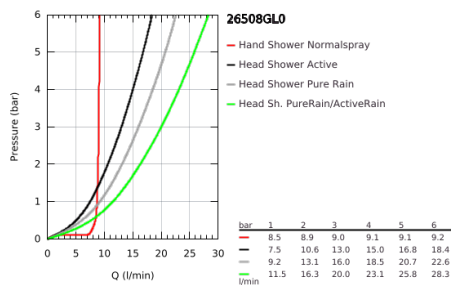

## 26 508 GL0 EUPHORIA SMARTCONTROL SYSTEM 310 CUBE SHOWER SYSTEM WITH THERMOSTAT FOR WALL MOUNTING

### PRODUCT DESCRIPTION

- Colour: cool sunrise
- consisting of:
  - horizontal 450 mm shower arm
  - upper bracket adjustable for minimal adaption to existing drilling holes
  - exposed SmartControl thermostat
- allows change between:
  - head shower Rainshower SmartActive 310 Cube
  - spray patterns: GROHE PureRain, ActiveRain
- maximum flow rate (at 3 bar): 20 l/min
- hand shower Euphoria Cube Stick
- maximum flow rate (at 3 bar): 16 l/min
- adjustable in height with gliding element
- shower hose Silverflex 1750 mm 1/2" x 1/2" (28 388)
- GROHE DreamSpray - perfect spray pattern
- GROHE CoolTouch - no risk of scalding
- GROHE TurboStat - compact cartridge with wax thermoelement
- GROHE ProGrip - with knurl structure
- GROHE LongLife finish
- GROHE SafeStop at 38°C
- GROHE SafeStop Plus - optional temperature limiter at 43°C included
- GROHE SmartControl - control the shower with intuitive push/turn button
- integrated GROHE EasyReach shower tray
- GROHE SpeedClean - effortless limescale removal
- Inner WaterGuide - inner insulation for surface protection
- TwistStop - to prevent hose from twisting
- suitable for instantaneous heaters from 18 kW/h
- minimum flow rate 5 l/min