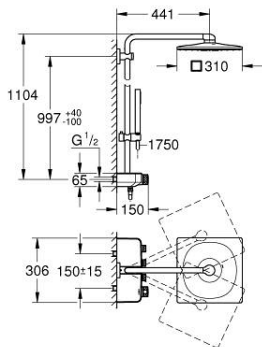

## 26 508 GL0 EUPHORIA SMARTCONTROL SYSTEM 310 CUBE SHOWER SYSTEM WITH THERMOSTAT FOR WALL MOUNTING

### PRODUCT DESCRIPTION

- Colour: cool sunrise
- consisting of:
  - horizontal 450 mm shower arm
  - upper bracket adjustable for minimal adaption to existing drilling holes
  - exposed SmartControl thermostat
- allows change between:
  - head shower Rainshower SmartActive 310 Cube
  - spray patterns: GROHE PureRain, ActiveRain
- maximum flow rate (at 3 bar): 20 l/min
- hand shower Euphoria Cube Stick
- maximum flow rate (at 3 bar): 16 l/min
- adjustable in height with gliding element
- shower hose Silverflex 1750 mm 1/2" x 1/2" (28 388)
- GROHE DreamSpray - perfect spray pattern
- GROHE CoolTouch - no risk of scalding
- GROHE TurboStat - compact cartridge with wax thermoelement
- GROHE ProGrip - with knurl structure
- GROHE LongLife finish
- GROHE SafeStop at 38°C
- GROHE SafeStop Plus - optional temperature limiter at 43°C included
- GROHE SmartControl - control the shower with intuitive push/turn button
- integrated GROHE EasyReach shower tray
- GROHE SpeedClean - effortless limescale removal
- Inner WaterGuide - inner insulation for surface protection
- TwistStop - to prevent hose from twisting
- suitable for instantaneous heaters from 18 kW/h
- minimum flow rate 5 l/min

### SPARE PARTS

- 1: Thermostatic compact cartridge 1/2" (Spare part-nr. 47439000)
- 2: Cartridge (Spare part-nr. 48297000)
- 3: Non-return valve (Spare part-nr. 49069000)
- 4: Non-return valve (Spare part-nr. 08565000)
- 5: Glide element (Spare part-nr. 48177GL0)
- 6: Dirt strainer (Spare part-nr. 0700200M)
- 7: Shower rail holder (Spare part-nr. 48279GL0)
- 9: GROHE TurboStat cartridge 1/2" (Spare part-nr. 47175000)\*
- 10: Socket spanner (Spare part-nr. 49059000)\*