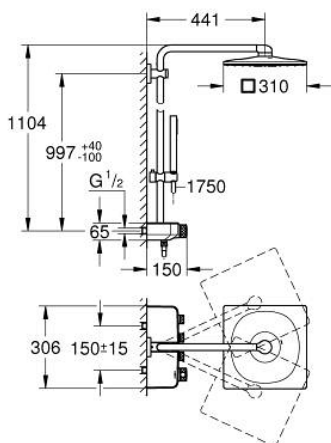

26 508 GL0 EUPHORIA SMARTCONTROL SYSTEM 310 CUBE SHOWER SYSTEM WITH THERMOSTAT FOR WALL MOUNTING

PRODUCT DESCRIPTION

- Typ: cool sunrise
- consisting of:
 - horizontal 450 mm shower arm
 - upper bracket adjustable for minimal adaption to existing drilling holes
 - exposed SmartControl thermostat
- allows change between:
 - head shower Rainshower SmartActive 310 Cube
 - spray patterns: GROHE PureRain, ActiveRain
- maximum flow rate (at 3 bar): 20 l/min
- hand shower Euphoria Cube Stick
 - maximum flow rate (at 3 bar): 16 l/min
- adjustable in height with gliding element
- shower hose Silverflex 1750 mm 1/2" x 1/2" (28 388)
- GROHE DreamSpray - perfect spray pattern
- GROHE CoolTouch - no risk of scalding
- GROHE TurboStat - compact cartridge with wax thermoelement
- GROHE ProGrip - with knurl structure
- GROHE LongLife finish
- GROHE SafeStop at 38°C
- GROHE SafeStop Plus - optional temperature limiter at 43°C included
- GROHE SmartControl - control the shower with intuitive push/turn button
- integrated GROHE EasyReach shower tray
- GROHE SpeedClean - effortless limescale removal
- Inner WaterGuide - inner insulation for surface protection
- TwistStop - to prevent hose from twisting
- suitable for instantaneous heaters from 18 kW/h
- minimum flow rate 5 l/min

26 508 GL0 EUPHORIA SMARTCONTROL SYSTEM 310 CUBE SHOWER SYSTEM WITH THERMOSTAT FOR WALL MOUNTING

SPARE PARTS

- 1: Thermostatic compact cartridge 1/2" (Spare part-nr. 47439000)
- 2: Cartridge (Spare part-nr. 48297000)
- 3: Non-return valve (Spare part-nr. 49069000)
- 4: Non-return valve (Spare part-nr. 08565000)
- 5: Glide element (Spare part-nr. 48177GL0)
- 6: Dirt strainer (Spare part-nr. 0700200M)
- 7: Shower rail holder (Spare part-nr. 48279GL0)
- 9: GROHE TurboStat cartridge 1/2" (Spare part-nr. 47175000)*
- 10: Socket spanner (Spare part-nr. 49059000)*