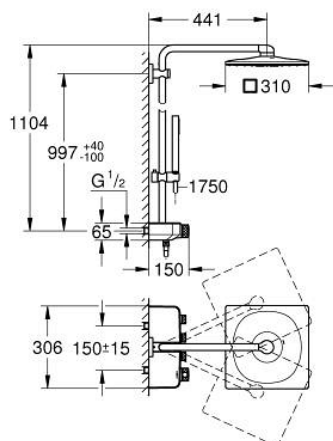

26 508 GL0 EUPHORIA SMARTCONTROL SYSTEM 310 CUBE SHOWER SYSTEM WITH THERMOSTAT FOR WALL MOUNTING

PRODUCT DESCRIPTION

- Typ: cool sunrise
- consisting of:
 - horizontal 450 mm shower arm
 - upper bracket adjustable for minimal adaption to existing drilling holes
 - exposed SmartControl thermostat
- allows change between:
 - head shower Rainshower SmartActive 310 Cube
 - spray patterns: GROHE PureRain, ActiveRain
- maximum flow rate (at 3 bar): 20 l/min
- hand shower Euphoria Cube Stick
- maximum flow rate (at 3 bar): 16 l/min
- adjustable in height with gliding element
- shower hose Silverflex 1750 mm 1/2" x 1/2" (28 388)
- GROHE DreamSpray - perfect spray pattern
- GROHE CoolTouch - no risk of scalding
- GROHE TurboStat - compact cartridge with wax thermoelement
- GROHE ProGrip - with knurled structure
- GROHE LongLife finish
- GROHE SafeStop at 38°C
- GROHE SafeStop Plus - optional temperature limiter at 43°C included
- GROHE SmartControl - control the shower with intuitive push/turn button
- integrated GROHE EasyReach shower tray
- GROHE SpeedClean - effortless limescale removal
- Inner WaterGuide - inner insulation for surface protection
- TwistStop - to prevent hose from twisting
- suitable for instantaneous heaters from 18 kW/h
- minimum flow rate 5 l/min

26 508 GL0 EUPHORIA SMARTCONTROL SYSTEM 310 CUBE SHOWER SYSTEM WITH THERMOSTAT FOR WALL MOUNTING

SPARE PARTS

- 1: Thermostatic compact cartridge 1/2" (Spare part-nr. 47439000)
- 2: Cartridge (Spare part-nr. 48297000)
- 3: Non-return valve (Spare part-nr. 49069000)
- 4: Non-return valve (Spare part-nr. 08565000)
- 5: Glide element (Spare part-nr. 48177GL0)
- 6: Dirt strainer (Spare part-nr. 0700200M)
- 7: Shower rail holder (Spare part-nr. 48279GL0)
- 9: GROHE TurboStat cartridge 1/2" (Spare part-nr. 47175000)*
- 10: Socket spanner (Spare part-nr. 49059000)*