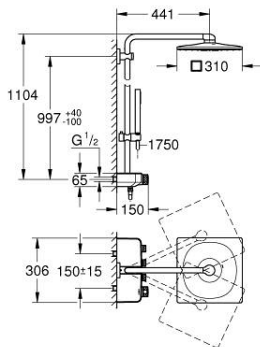

26 508 GN0 EUPHORIA SMARTCONTROL SYSTEM 310 CUBE SHOWER SYSTEM WITH THERMOSTAT FOR WALL MOUNTING

PRODUCT DESCRIPTION

- Colour: brushed cool sunrise
- consisting of:
 - horizontal 450 mm shower arm
 - upper bracket adjustable for minimal adaption to existing drilling holes
 - exposed SmartControl thermostat
- allows change between:
 - head shower Rainshower SmartActive 310 Cube
 - spray patterns: GROHE PureRain, ActiveRain
- maximum flow rate (at 3 bar): 20 l/min
- hand shower Euphoria Cube Stick
 - maximum flow rate (at 3 bar): 16 l/min
- adjustable in height with gliding element
- shower hose Silverflex 1750 mm 1/2" x 1/2" (28 388)
- GROHE DreamSpray - perfect spray pattern
- GROHE CoolTouch - no risk of scalding
- GROHE TurboStat - compact cartridge with wax thermoelement
- GROHE ProGrip - with knurl structure
- GROHE LongLife finish
- GROHE SafeStop at 38°C
- GROHE SafeStop Plus - optional temperature limiter at 43°C included
- GROHE SmartControl - control the shower with intuitive push/turn button
- integrated GROHE EasyReach shower tray
- GROHE SpeedClean - effortless limescale removal
- Inner WaterGuide - inner insulation for surface protection
- TwistStop - to prevent hose from twisting
- suitable for instantaneous heaters from 18 kW/h
- minimum flow rate 5 l/min

26 508 GN0 EUPHORIA SMARTCONTROL SYSTEM 310 CUBE SHOWER SYSTEM WITH THERMOSTAT FOR WALL MOUNTING

SPARE PARTS

- 1: Thermostatic compact cartridge 1/2" (Spare part-nr. 47439000)
- 2: Cartridge (Spare part-nr. 48297000)
- 3: Non-return valve (Spare part-nr. 49069000)
- 4: Non-return valve (Spare part-nr. 08565000)
- 5: Glide element (Spare part-nr. 48177GN0)
- 6: Dirt strainer (Spare part-nr. 0700200M)
- 7: Shower rail holder (Spare part-nr. 48279GN0)
- 9: GROHE TurboStat cartridge 1/2" (Spare part-nr. 47175000)*
- 10: Socket spanner (Spare part-nr. 49059000)*