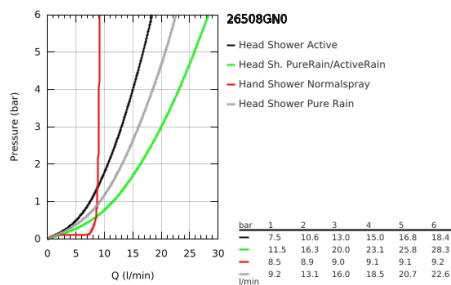

26 508 GN0 EUPHORIA SMARTCONTROL SYSTEM 310 CUBE SHOWER SYSTEM WITH THERMOSTAT FOR WALL MOUNTING

PRODUCT DESCRIPTION

- Colour: brushed cool sunrise
- consisting of:
 - horizontal 450 mm shower arm
 - upper bracket adjustable for minimal adaption to existing drilling holes
 - exposed SmartControl thermostat
- allows change between:
 - head shower Rainshower SmartActive 310 Cube
 - spray patterns: GROHE PureRain, ActiveRain
- maximum flow rate (at 3 bar): 20 l/min
- hand shower Euphoria Cube Stick
 - maximum flow rate (at 3 bar): 16 l/min
- adjustable in height with gliding element
- shower hose Silverflex 1750 mm 1/2" x 1/2" (28 388)
- GROHE DreamSpray - perfect spray pattern
- GROHE CoolTouch - no risk of scalding
- GROHE TurboStat - compact cartridge with wax thermoelement
- GROHE ProGrip - with knurl structure
- GROHE LongLife finish
- GROHE SafeStop at 38°C
- GROHE SafeStop Plus - optional temperature limiter at 43°C included
- GROHE SmartControl - control the shower with intuitive push/turn button
- integrated GROHE EasyReach shower tray
- GROHE SpeedClean - effortless limescale removal
- Inner WaterGuide - inner insulation for surface protection
- TwistStop - to prevent hose from twisting
- suitable for instantaneous heaters from 18 kW/h
- minimum flow rate 5 l/min

26 508 GN0 EUPHORIA SMARTCONTROL SYSTEM 310 CUBE SHOWER SYSTEM WITH THERMOSTAT FOR WALL MOUNTING

SPARE PARTS

- 1: Thermostatic compact cartridge 1/2" (Spare part-nr. 47439000)
- 2: Cartridge (Spare part-nr. 48297000)
- 3: Non-return valve (Spare part-nr. 49069000)
- 4: Non-return valve (Spare part-nr. 08565000)
- 5: Glide element (Spare part-nr. 48177GN0)
- 6: Dirt strainer (Spare part-nr. 0700200M)
- 7: Shower rail holder (Spare part-nr. 48279GN0)
- 9: GROHE TurboStat cartridge 1/2" (Spare part-nr. 47175000)*
- 10: Socket spanner (Spare part-nr. 49059000)*