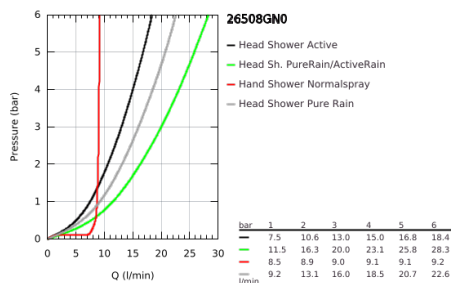

## 26 508 GN0 EUPHORIA SMARTCONTROL SYSTEM 310 CUBE SHOWER SYSTEM WITH THERMOSTAT FOR WALL MOUNTING

### PRODUCT DESCRIPTION

- Colour: brushed cool sunrise
- consisting of:
  - horizontal 450 mm shower arm
  - upper bracket adjustable for minimal adaption to existing drilling holes
  - exposed SmartControl thermostat
- allows change between:
  - head shower Rainshower SmartActive 310 Cube
  - spray patterns: GROHE PureRain, ActiveRain
- maximum flow rate (at 3 bar): 20 l/min
- hand shower Euphoria Cube Stick
  - maximum flow rate (at 3 bar): 16 l/min
  - adjustable in height with gliding element
- shower hose Silverflex 1750 mm 1/2" x 1/2" (28 388)
- GROHE DreamSpray - perfect spray pattern
- GROHE CoolTouch - no risk of scalding
- GROHE TurboStat - compact cartridge with wax thermoelement
- GROHE ProGrip - with knurled structure
- GROHE LongLife finish
- GROHE SafeStop at 38°C
- GROHE SafeStop Plus - optional temperature limiter at 43°C included
- GROHE SmartControl - control the shower with intuitive push/turn button
- integrated GROHE EasyReach shower tray
- GROHE SpeedClean - effortless limescale removal
- Inner WaterGuide - inner insulation for surface protection
- TwistStop - to prevent hose from twisting
- suitable for instantaneous heaters from 18 kW/h
- minimum flow rate 5 l/min