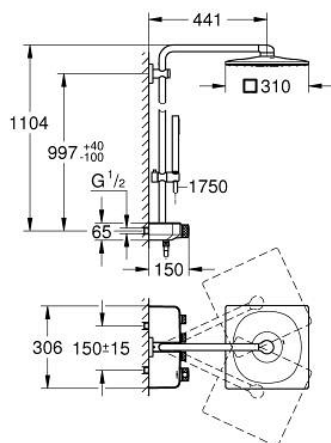

26 508 GN0 EUPHORIA SMARTCONTROL SYSTEM 310 CUBE SHOWER SYSTEM WITH THERMOSTAT FOR WALL MOUNTING

PRODUCT DESCRIPTION

- Tyc: brushed cool sunrise
- consisting of:
 - horizontal 450 mm shower arm
 - upper bracket adjustable for minimal adaption to existing drilling holes
 - exposed SmartControl thermostat
- allows change between:
 - head shower Rainshower SmartActive 310 Cube
 - spray patterns: GROHE PureRain, ActiveRain
 - maximum flow rate (at 3 bar): 20 l/min
 - hand shower Euphoria Cube Stick
 - maximum flow rate (at 3 bar): 16 l/min
 - adjustable in height with gliding element
 - shower hose Silverflex 1750 mm 1/2" x 1/2" (28 388)
- GROHE DreamSpray - perfect spray pattern
- GROHE CoolTouch - no risk of scalding
- GROHE TurboStat - compact cartridge with wax thermoelement
- GROHE ProGrip - with knurl structure
- GROHE LongLife finish
- GROHE SafeStop at 38°C
- GROHE SafeStop Plus - optional temperature limiter at 43°C included
- GROHE SmartControl - control the shower with intuitive push/turn button
- integrated GROHE EasyReach shower tray
- GROHE SpeedClean - effortless limescale removal
- Inner WaterGuide - inner insulation for surface protection
- TwistStop - to prevent hose from twisting
- suitable for instantaneous heaters from 18 kW/h
- minimum flow rate 5 l/min

26 508 GN0 EUPHORIA SMARTCONTROL SYSTEM 310 CUBE SHOWER SYSTEM WITH THERMOSTAT FOR WALL MOUNTING

SPARE PARTS

- 1: Thermostatic compact cartridge 1/2" (Spare part-nr. 47439000)
- 2: Cartridge (Spare part-nr. 48297000)
- 3: Non-return valve (Spare part-nr. 49069000)
- 4: Non-return valve (Spare part-nr. 08565000)
- 5: Glide element (Spare part-nr. 48177GN0)
- 6: Dirt strainer (Spare part-nr. 0700200M)
- 7: Shower rail holder (Spare part-nr. 48279GN0)
- 9: GROHE TurboStat cartridge 1/2" (Spare part-nr. 47175000)*
- 10: Socket spanner (Spare part-nr. 49059000)*