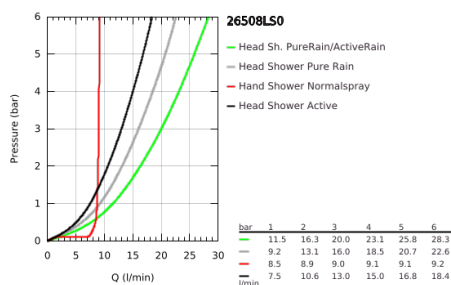

## 26 508 LS0 EUPHORIA SMARTCONTROL SYSTEM 310 CUBE SHOWER SYSTEM WITH THERMOSTAT FOR WALL MOUNTING

### PRODUCT DESCRIPTION

- Colour: moon white/chrome
- consisting of:
  - horizontal 450 mm shower arm
  - upper bracket adjustable for minimal adaption to existing drilling holes
  - exposed SmartControl thermostat
- allows change between:
  - head shower Rainshower SmartActive 310 Cube, spray plate moon white
  - spray patterns: GROHE PureRain, ActiveRain
- maximum flow rate (at 3 bar): 20 l/min
- Euphoria Cube Stick hand shower (27 698)
  - maximum flow rate (at 3 bar): 16 l/min
  - adjustable in height with gliding element
- shower hose Silverflex 1750 mm 1/2" x 1/2" (28 388)
- GROHE DreamSpray - perfect spray pattern
- GROHE LongLife finish
- GROHE CoolTouch - no risk of scalding
- GROHE TurboStat - compact cartridge with wax thermoelement
- GROHE ProGrip - with knurled structure
- GROHE SafeStop at 38°C
- GROHE SafeStop Plus - optional temperature limiter at 43°C included
- GROHE SmartControl - control the shower with intuitive push/turn button
- integrated GROHE EasyReach shower tray
- GROHE SpeedClean - effortless limescale removal
- Inner WaterGuide - inner insulation for surface protection
- TwistStop - to prevent hose from twisting
- suitable for instantaneous heaters from 18 kW/h
- minimum flow rate 5 l/min