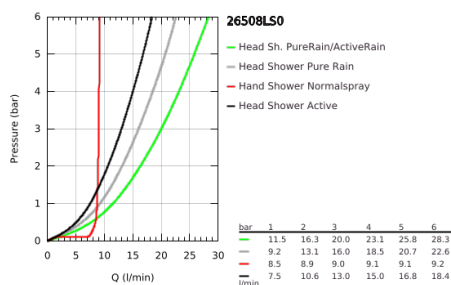

26 508 LS0 EUPHORIA SMARTCONTROL SYSTEM 310 CUBE SHOWER SYSTEM WITH THERMOSTAT FOR WALL MOUNTING

PRODUCT DESCRIPTION

- Colour: moon white/chrome
- consisting of:
 - horizontal 450 mm shower arm
 - upper bracket adjustable for minimal adaption to existing drilling holes
 - exposed SmartControl thermostat
- allows change between:
 - head shower Rainshower SmartActive 310 Cube, spray plate moon white
 - spray patterns: GROHE PureRain, ActiveRain
- maximum flow rate (at 3 bar): 20 l/min
- Euphoria Cube Stick hand shower (27 698)
 - maximum flow rate (at 3 bar): 16 l/min
- adjustable in height with gliding element
- shower hose Silverflex 1750 mm 1/2" x 1/2" (28 388)
- GROHE DreamSpray - perfect spray pattern
- GROHE LongLife finish
- GROHE CoolTouch - no risk of scalding
- GROHE TurboStat - compact cartridge with wax thermoelement
- GROHE ProGrip - with knurl structure
- GROHE SafeStop at 38°C
- GROHE SafeStop Plus - optional temperature limiter at 43°C included
- GROHE SmartControl - control the shower with intuitive push/turn button
- integrated GROHE EasyReach shower tray
- GROHE SpeedClean - effortless limescale removal
- Inner WaterGuide - inner insulation for surface protection
- TwistStop - to prevent hose from twisting
- suitable for instantaneous heaters from 18 kW/h
- minimum flow rate 5 l/min