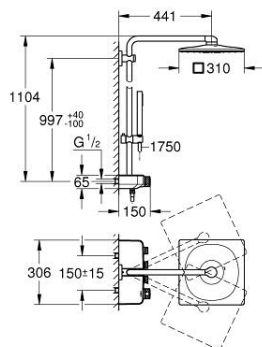

## 26 508 LS0 EUPHORIA SMARTCONTROL SYSTEM 310 CUBE SHOWER SYSTEM WITH THERMOSTAT FOR WALL MOUNTING

### PRODUCT DESCRIPTION

- Colour: moon white/chrome
- consisting of:
  - horizontal 450 mm shower arm
  - upper bracket adjustable for minimal adaption to existing drilling holes
  - exposed SmartControl thermostat
- allows change between:
  - head shower Rainshower SmartActive 310 Cube, spray plate moon white
  - spray patterns: GROHE PureRain, ActiveRain
- maximum flow rate (at 3 bar): 20 l/min
- Euphoria Cube Stick hand shower (27 698)
  - maximum flow rate (at 3 bar): 16 l/min
  - adjustable in height with gliding element
- shower hose Silverflex 1750 mm 1/2" x 1/2" (28 388)
- GROHE DreamSpray - perfect spray pattern
- GROHE LongLife finish
- GROHE CoolTouch - no risk of scalding
- GROHE TurboStat - compact cartridge with wax thermoelement
- GROHE ProGrip - with knurled structure
- GROHE SafeStop at 38°C
- GROHE SafeStop Plus - optional temperature limiter at 43°C included
- GROHE SmartControl - control the shower with intuitive push/turn button
- integrated GROHE EasyReach shower tray
- GROHE SpeedClean - effortless limescale removal
- Inner WaterGuide - inner insulation for surface protection
- TwistStop - to prevent hose from twisting
- suitable for instantaneous heaters from 18 kW/h
- minimum flow rate 5 l/min