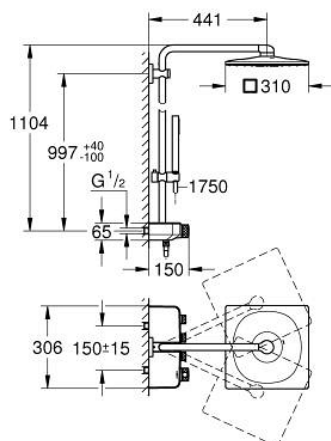

26 508 LS0 EUPHORIA SMARTCONTROL SYSTEM 310 CUBE SHOWER SYSTEM WITH THERMOSTAT FOR WALL MOUNTING

PRODUCT DESCRIPTION

- Tyc: moon white/chrome
- consisting of:
 - horizontal 450 mm shower arm
 - upper bracket adjustable for minimal adaption to existing drilling holes
 - exposed SmartControl thermostat
- allows change between:
 - head shower Rainshower SmartActive 310 Cube, spray plate moon white
 - spray patterns: GROHE PureRain, ActiveRain
- maximum flow rate (at 3 bar): 20 l/min
- Euphoria Cube Stick hand shower (27 698)
 - maximum flow rate (at 3 bar): 16 l/min
- adjustable in height with gliding element
- shower hose Silverflex 1750 mm 1/2" x 1/2" (28 388)
- GROHE DreamSpray - perfect spray pattern
- GROHE LongLife finish
- GROHE CoolTouch - no risk of scalding
- GROHE TurboStat - compact cartridge with wax thermoelement
- GROHE ProGrip - with knurl structure
- GROHE SafeStop at 38°C
- GROHE SafeStop Plus - optional temperature limiter at 43°C included
- GROHE SmartControl - control the shower with intuitive push/turn button
- integrated GROHE EasyReach shower tray
- GROHE SpeedClean - effortless limescale removal
- Inner WaterGuide - inner insulation for surface protection
- TwistStop - to prevent hose from twisting
- suitable for instantaneous heaters from 18 kW/h
- minimum flow rate 5 l/min