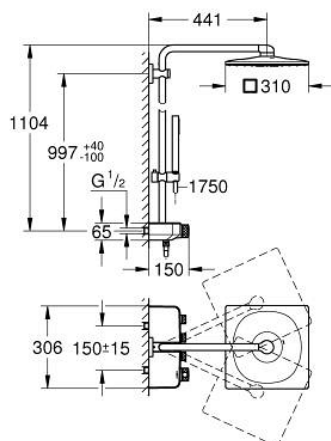

### PRODUCT DESCRIPTION

- Tyc: moon white/chrome
- consisting of:
  - horizontal 450 mm shower arm
  - upper bracket adjustable for minimal adaption to existing drilling holes
  - exposed SmartControl thermostat
- allows change between:
  - head shower Rainshower SmartActive 310 Cube, spray plate moon white
  - spray patterns: GROHE PureRain, ActiveRain
- maximum flow rate (at 3 bar): 20 l/min
- Euphoria Cube Stick hand shower (27 698)
  - maximum flow rate (at 3 bar): 16 l/min
- adjustable in height with gliding element
- shower hose Silverflex 1750 mm 1/2" x 1/2" (28 388)
- GROHE DreamSpray - perfect spray pattern
- GROHE LongLife finish
- GROHE CoolTouch - no risk of scalding
- GROHE TurboStat - compact cartridge with wax thermoelement
- GROHE ProGrip - with knurled structure
- GROHE SafeStop at 38°C
- GROHE SafeStop Plus - optional temperature limiter at 43°C included
- GROHE SmartControl - control the shower with intuitive push/turn button
- integrated GROHE EasyReach shower tray
- GROHE SpeedClean - effortless limescale removal
- Inner WaterGuide - inner insulation for surface protection
- TwistStop - to prevent hose from twisting
- suitable for instantaneous heaters from 18 kW/h
- minimum flow rate 5 l/min

### SPARE PARTS

- 1: Thermostatic compact cartridge 1/2" (Spare part-nr. 47439000)
  - 2: Cartridge (Spare part-nr. 48297000)
  - 3: Non-return valve (Spare part-nr. 49069000)
  - 4: Non-return valve (Spare part-nr. 08565000)
  - 5: Glide element (Spare part-nr. 48177000)
  - 6: Dirt strainer (Spare part-nr. 0700200M)
  - 7: Shower rail holder (Spare part-nr. 48279000)
  - 8: Compensation disc (Spare part-nr. 27180000)\*
  - 9: GROHE TurboStat cartridge 1/2" (Spare part-nr. 47175000)\*
  - 10: Socket spanner (Spare part-nr. 49059000)\*
  - 11: Shower system pipe for retrofitting (Spare part-nr. 48497000)\*
  - 12: Shower system pipe for retrofitting (Spare part-nr. 48498000)\*
- \* Optional accessories