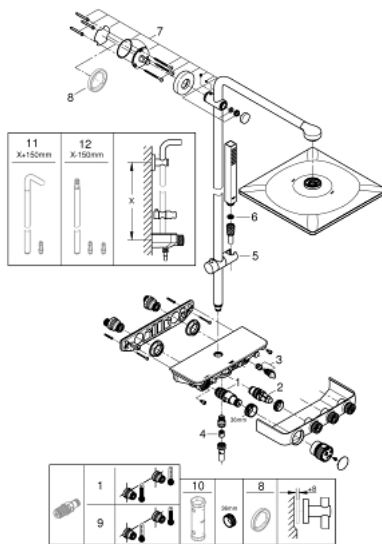

### PRODUCT DESCRIPTION

- Tyc: moon white/chrome
- consisting of:
  - horizontal 450 mm shower arm
  - upper bracket adjustable for minimal adaption to existing drilling holes
  - exposed SmartControl thermostat
- allows change between:
  - head shower Rainshower SmartActive 310 Cube, spray plate moon white
  - spray patterns: GROHE PureRain, ActiveRain
- maximum flow rate (at 3 bar): 20 l/min
- Euphoria Cube Stick hand shower (27 698)
  - maximum flow rate (at 3 bar): 16 l/min
- adjustable in height with gliding element
- shower hose Silverflex 1750 mm 1/2" x 1/2" (28 388)
- GROHE DreamSpray - perfect spray pattern
- GROHE LongLife finish
- GROHE CoolTouch - no risk of scalding
- GROHE TurboStat - compact cartridge with wax thermoelement
- GROHE ProGrip - with knurled structure
- GROHE SafeStop at 38°C
- GROHE SafeStop Plus - optional temperature limiter at 43°C included
- GROHE SmartControl - control the shower with intuitive push/turn button
- integrated GROHE EasyReach shower tray
- GROHE SpeedClean - effortless limescale removal
- Inner WaterGuide - inner insulation for surface protection
- TwistStop - to prevent hose from twisting
- suitable for instantaneous heaters from 18 kW/h
- minimum flow rate 5 l/min

### SPARE PARTS

- 1: Thermostatic compact cartridge 1/2" (Spare part-nr. 47439000)
  - 2: Cartridge (Spare part-nr. 48297000)
  - 3: Non-return valve (Spare part-nr. 49069000)
  - 4: Non-return valve (Spare part-nr. 08565000)
  - 5: Glide element (Spare part-nr. 48177000)
  - 6: Dirt strainer (Spare part-nr. 0700200M)
  - 7: Shower rail holder (Spare part-nr. 48279000)
  - 8: Compensation disc (Spare part-nr. 27180000)\*
  - 9: GROHE TurboStat cartridge 1/2" (Spare part-nr. 47175000)\*
  - 10: Socket spanner (Spare part-nr. 49059000)\*
  - 11: Shower system pipe for retrofitting (Spare part-nr. 48497000)\*
  - 12: Shower system pipe for retrofitting (Spare part-nr. 48498000)\*
- \* Optional accessories