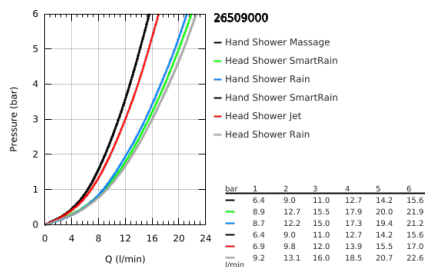

26 509 000 EUPHORIA SMARTCONTROL SYSTEM 260 SHOWER SYSTEM WITH THERMOSTAT FOR WALL MOUNTING

PRODUCT DESCRIPTION

- Colour: chrome
- consisting of:
 - horizontal 450 mm shower arm
 - upper bracket adjustable for minimal adaption to existing drilling holes
 - exposed SmartControl thermostat
- allows change between:
 - head shower Euphoria 260 (26 455)
 - spray patterns: Rain, SmartRain, Jet
- maximum flow rate (at 3 bar): 16 l/min
- with ball joint
- rotation angle $\pm 15^\circ$
- hand shower Euphoria 110 Massage, spray plate white (27 221 001)
 - spray patterns: Rain, SmartRain, Massage
 - maximum flow rate (at 3 bar): 15 l/min
 - adjustable in height with gliding element
- shower hose Silverflex 1750 mm 1/2" x 1/2" (28 388)
- GROHE DreamSpray - perfect spray pattern
- GROHE LongLife finish
- GROHE CoolTouch - no risk of scalding
- GROHE TurboStat - compact cartridge with wax thermoelement
- GROHE ProGrip - with knurled structure
- GROHE SafeStop at 38°C
- GROHE SafeStop Plus - optional temperature limiter at 43°C included
- GROHE SmartControl - control the shower with intuitive push/turn button
- integrated GROHE EasyReach shower tray
- GROHE SpeedClean - effortless limescale removal
- Inner WaterGuide - inner insulation for surface protection
- TwistStop - to prevent hose from twisting
- suitable for instantaneous heaters from 18 kW/h
- minimum flow rate 5 l/min