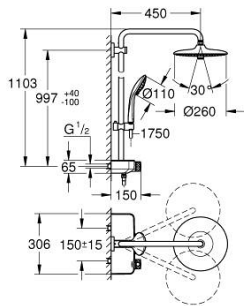

26 509 000 EUPHORIA SMARTCONTROL SYSTEM 260 SHOWER SYSTEM WITH THERMOSTAT FOR WALL MOUNTING

PRODUCT DESCRIPTION

- Colour: chrome
- consisting of:
 - horizontal 450 mm shower arm
 - upper bracket adjustable for minimal adaption to existing drilling holes
 - exposed SmartControl thermostat
- allows change between:
 - head shower Euphoria 260 (26 455)
 - spray patterns: Rain, SmartRain, Jet
 - maximum flow rate (at 3 bar): 16 l/min
- with ball joint
- rotation angle $\pm 15^\circ$
- hand shower Euphoria 110 Massage, spray plate white (27 221 001)
 - spray patterns: Rain, SmartRain, Massage
 - maximum flow rate (at 3 bar): 15 l/min
 - adjustable in height with gliding element
- shower hose Silverflex 1750 mm 1/2" x 1/2" (28 388)
- GROHE DreamSpray - perfect spray pattern
- GROHE LongLife finish
- GROHE CoolTouch - no risk of scalding
- GROHE TurboStat - compact cartridge with wax thermoelement
- GROHE ProGrip - with knurl structure
- GROHE SafeStop at 38°C
- GROHE SafeStop Plus - optional temperature limiter at 43°C included
- GROHE SmartControl - control the shower with intuitive push/turn button
- integrated GROHE EasyReach shower tray
- GROHE SpeedClean - effortless limescale removal
- Inner WaterGuide - inner insulation for surface protection
- TwistStop - to prevent hose from twisting
- suitable for instantaneous heaters from 18 kW/h
- minimum flow rate 5 l/min