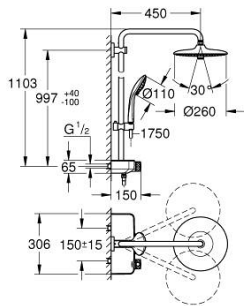

26 509 000 EUPHORIA SMARTCONTROL SYSTEM 260 SHOWER SYSTEM WITH THERMOSTAT FOR WALL MOUNTING

PRODUCT DESCRIPTION

- Colour: chrome
- consisting of:
 - horizontal 450 mm shower arm
 - upper bracket adjustable for minimal adaption to existing drilling holes
 - exposed SmartControl thermostat
- allows change between:
 - head shower Euphoria 260 (26 455)
 - spray patterns: Rain, SmartRain, Jet
- maximum flow rate (at 3 bar): 16 l/min
- with ball joint
- rotation angle $\pm 15^\circ$
- hand shower Euphoria 110 Massage, spray plate white (27 221 001)
 - spray patterns: Rain, SmartRain, Massage
 - maximum flow rate (at 3 bar): 15 l/min
 - adjustable in height with gliding element
- shower hose Silverflex 1750 mm 1/2" x 1/2" (28 388)
- GROHE DreamSpray - perfect spray pattern
- GROHE LongLife finish
- GROHE CoolTouch - no risk of scalding
- GROHE TurboStat - compact cartridge with wax thermoelement
- GROHE ProGrip - with knurled structure
- GROHE SafeStop at 38°C
- GROHE SafeStop Plus - optional temperature limiter at 43°C included
- GROHE SmartControl - control the shower with intuitive push/turn button
- integrated GROHE EasyReach shower tray
- GROHE SpeedClean - effortless limescale removal
- Inner WaterGuide - inner insulation for surface protection
- TwistStop - to prevent hose from twisting
- suitable for instantaneous heaters from 18 kW/h
- minimum flow rate 5 l/min