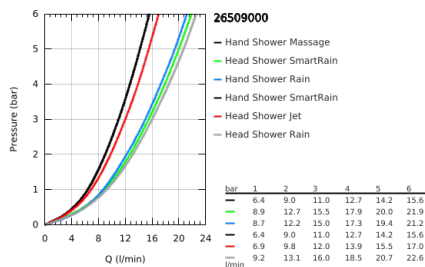

26 509 000 EUPHORIA SMARTCONTROL SYSTEM 260 SHOWER SYSTEM WITH THERMOSTAT FOR WALL MOUNTING

PRODUCT DESCRIPTION

- Colour: chrome
- consisting of:
 - horizontal 450 mm shower arm
 - upper bracket adjustable for minimal adaption to existing drilling holes
 - exposed SmartControl thermostat
- allows change between:
 - head shower Euphoria 260 (26 455)
 - spray patterns: Rain, SmartRain, Jet
 - maximum flow rate (at 3 bar): 16 l/min
- with ball joint
- rotation angle $\pm 15^\circ$
- hand shower Euphoria 110 Massage, spray plate white (27 221 001)
 - spray patterns: Rain, SmartRain, Massage
 - maximum flow rate (at 3 bar): 15 l/min
 - adjustable in height with gliding element
- shower hose Silverflex 1750 mm 1/2" x 1/2" (28 388)
- GROHE DreamSpray - perfect spray pattern
- GROHE LongLife finish
- GROHE CoolTouch - no risk of scalding
- GROHE TurboStat - compact cartridge with wax thermoelement
- GROHE ProGrip - with knurl structure
- GROHE SafeStop at 38°C
- GROHE SafeStop Plus - optional temperature limiter at 43°C included
- GROHE SmartControl - control the shower with intuitive push/turn button
- integrated GROHE EasyReach shower tray
- GROHE SpeedClean - effortless limescale removal
- Inner WaterGuide - inner insulation for surface protection
- TwistStop - to prevent hose from twisting
- suitable for instantaneous heaters from 18 kW/h
- minimum flow rate 5 l/min