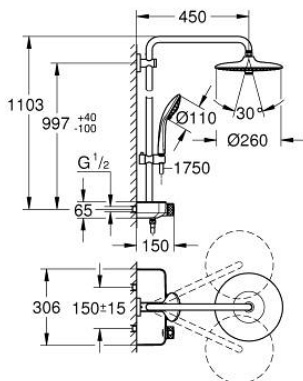

## 26 509 000 EUPHORIA SMARTCONTROL SYSTEM 260 SHOWER SYSTEM WITH THERMOSTAT FOR WALL MOUNTING

### PRODUCT DESCRIPTION

- Tyc: Chrome
- consisting of:
  - horizontal 450 mm shower arm
  - upper bracket adjustable for minimal adaption to existing drilling holes
  - exposed SmartControl thermostat
- allows change between:
  - head shower Euphoria 260 (26 455)
  - spray patterns: Rain, SmartRain, Jet
  - maximum flow rate (at 3 bar): 16 l/min
- with ball joint
- rotation angle  $\pm 15^\circ$
- hand shower Euphoria 110 Massage, spray plate white (27 221 001)
  - spray patterns: Rain, SmartRain, Massage
  - maximum flow rate (at 3 bar): 15 l/min
  - adjustable in height with gliding element
- shower hose Silverflex 1750 mm 1/2" x 1/2" (28 388)
- GROHE DreamSpray - perfect spray pattern
- GROHE LongLife finish
- GROHE CoolTouch - no risk of scalding
- GROHE TurboStat - compact cartridge with wax thermoelement
- GROHE ProGrip - with knurled structure
- GROHE SafeStop at 38°C
- GROHE SafeStop Plus - optional temperature limiter at 43°C included
- GROHE SmartControl - control the shower with intuitive push/turn button
- integrated GROHE EasyReach shower tray
- GROHE SpeedClean - effortless limescale removal
- Inner WaterGuide - inner insulation for surface protection
- TwistStop - to prevent hose from twisting
- suitable for instantaneous heaters from 18 kW/h
- minimum flow rate 5 l/min