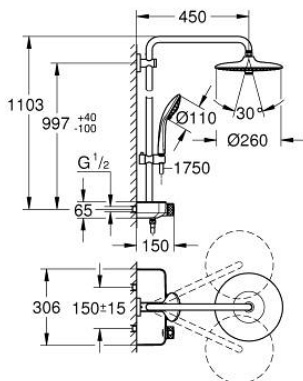

## 26 509 000 EUPHORIA SMARTCONTROL SYSTEM 260 SHOWER SYSTEM WITH THERMOSTAT FOR WALL MOUNTING

### PRODUCT DESCRIPTION

- Tyc: Chrome
- consisting of:
  - horizontal 450 mm shower arm
  - upper bracket adjustable for minimal adaption to existing drilling holes
  - exposed SmartControl thermostat
- allows change between:
  - head shower Euphoria 260 (26 455)
  - spray patterns: Rain, SmartRain, Jet
  - maximum flow rate (at 3 bar): 16 l/min
- with ball joint
- rotation angle  $\pm 15^\circ$
- hand shower Euphoria 110 Massage, spray plate white (27 221 001)
  - spray patterns: Rain, SmartRain, Massage
  - maximum flow rate (at 3 bar): 15 l/min
- adjustable in height with gliding element
- shower hose Silverflex 1750 mm 1/2" x 1/2" (28 388)
- GROHE DreamSpray - perfect spray pattern
- GROHE LongLife finish
- GROHE CoolTouch - no risk of scalding
- GROHE TurboStat - compact cartridge with wax thermoelement
- GROHE ProGrip - with knurl structure
- GROHE SafeStop at 38°C
- GROHE SafeStop Plus - optional temperature limiter at 43°C included
- GROHE SmartControl - control the shower with intuitive push/turn button
- integrated GROHE EasyReach shower tray
- GROHE SpeedClean - effortless limescale removal
- Inner WaterGuide - inner insulation for surface protection
- TwistStop - to prevent hose from twisting
- suitable for instantaneous heaters from 18 kW/h
- minimum flow rate 5 l/min