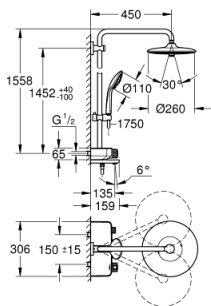

26 510 000 EUPHORIA SMARTCONTROL SYSTEM 260 SHOWER SYSTEM WITH BATH THERMOSTAT FOR WALL MOUNTING

PRODUCT DESCRIPTION

- Colour: chrome
- consisting of:
 - horizontal swivable 450 mm shower arm
 - upper bracket adjustable for minimal adaption to existing drilling holes
 - exposed SmartControl bath thermostat
- allows change between:
 - head shower Euphoria 260 (26 455)
 - spray patterns: Rain, SmartRain, Jet
 - maximum flow rate (at 3 bar): 20 l/min
- with ball joint
- rotation angle $\pm 15^\circ$
- bath inlet
- hand shower Euphoria 110 Massage, spray plate white (27 221 001)
 - spray patterns: Rain, SmartRain, Massage
 - maximum flow rate (at 3 bar): 16 l/min
 - adjustable in height with gliding element
- shower hose Silverflex 1750 mm 1/2" x 1/2" (28 388)
- GROHE DreamSpray - perfect spray pattern
- GROHE LongLife finish
- GROHE CoolTouch - no risk of scalding
- GROHE TurboStat - compact cartridge with wax thermoelement
- GROHE ProGrip - with knurled structure
- GROHE SafeStop at 38°C
- GROHE SafeStop Plus - optional temperature limiter at 43°C included
- GROHE SmartControl - control the shower with intuitive push/turn button
- integrated GROHE EasyReach shower tray
- GROHE SpeedClean - effortless limescale removal
- Inner WaterGuide - inner insulation for surface protection
- TwistStop - to prevent hose from twisting
- suitable for instantaneous heaters from 18 kW/h
- minimum flow rate 5 l/min