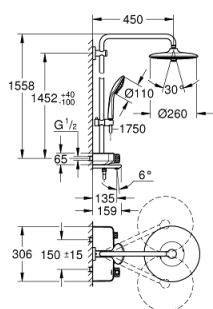

## 26 510 000 EUPHORIA SMARTCONTROL SYSTEM 260 SHOWER SYSTEM WITH BATH THERMOSTAT FOR WALL MOUNTING

### PRODUCT DESCRIPTION

- Colour: chrome
- consisting of:
  - horizontal swivable 450 mm shower arm
  - upper bracket adjustable for minimal adaption to existing drilling holes
  - exposed SmartControl bath thermostat
- allows change between:
  - head shower Euphoria 260 (26 455)
  - spray patterns: Rain, SmartRain, Jet
  - maximum flow rate (at 3 bar): 20 l/min
- with ball joint
- rotation angle  $\pm 15^\circ$
- bath inlet
  - hand shower Euphoria 110 Massage, spray plate white (27 221 001)
  - spray patterns: Rain, SmartRain, Massage
  - maximum flow rate (at 3 bar): 16 l/min
  - adjustable in height with gliding element
  - shower hose Silverflex 1750 mm 1/2" x 1/2" (28 388)
- GROHE DreamSpray - perfect spray pattern
- GROHE LongLife finish
- GROHE CoolTouch - no risk of scalding
- GROHE TurboStat - compact cartridge with wax thermoelement
- GROHE ProGrip - with knurl structure
- GROHE SafeStop at 38°C
- GROHE SafeStop Plus - optional temperature limiter at 43°C included
- GROHE SmartControl - control the shower with intuitive push/turn button
- integrated GROHE EasyReach shower tray
- GROHE SpeedClean - effortless limescale removal
- Inner WaterGuide - inner insulation for surface protection
- TwistStop - to prevent hose from twisting
- suitable for instantaneous heaters from 18 kW/h
- minimum flow rate 5 l/min