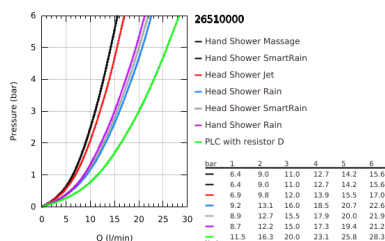

## 26 510 000 EUPHORIA SMARTCONTROL SYSTEM 260 SHOWER SYSTEM WITH BATH THERMOSTAT FOR WALL MOUNTING

### PRODUCT DESCRIPTION

- Colour: chrome
- consisting of:
  - horizontal swivable 450 mm shower arm
  - upper bracket adjustable for minimal adaption to existing drilling holes
  - exposed SmartControl bath thermostat
- allows change between:
  - head shower Euphoria 260 (26 455)
  - spray patterns: Rain, SmartRain, Jet
  - maximum flow rate (at 3 bar): 20 l/min
- with ball joint
- rotation angle  $\pm 15^\circ$
- bath inlet
  - hand shower Euphoria 110 Massage, spray plate white (27 221 001)
  - spray patterns: Rain, SmartRain, Massage
  - maximum flow rate (at 3 bar): 16 l/min
  - adjustable in height with gliding element
  - shower hose Silverflex 1750 mm 1/2" x 1/2" (28 388)
- GROHE DreamSpray - perfect spray pattern
- GROHE LongLife finish
- GROHE CoolTouch - no risk of scalding
- GROHE TurboStat - compact cartridge with wax thermoelement
- GROHE ProGrip - with knurl structure
- GROHE SafeStop at 38°C
- GROHE SafeStop Plus - optional temperature limiter at 43°C included
- GROHE SmartControl - control the shower with intuitive push/turn button
- integrated GROHE EasyReach shower tray
- GROHE SpeedClean - effortless limescale removal
- Inner WaterGuide - inner insulation for surface protection
- TwistStop - to prevent hose from twisting
- suitable for instantaneous heaters from 18 kW/h
- minimum flow rate 5 l/min