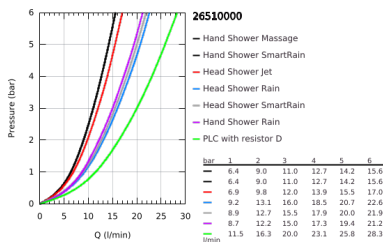

26 510 000 EUPHORIA SMARTCONTROL SYSTEM 260 SHOWER SYSTEM WITH BATH THERMOSTAT FOR WALL MOUNTING

PRODUCT DESCRIPTION

- Colour: chrome
- consisting of:
 - horizontal swivable 450 mm shower arm
 - upper bracket adjustable for minimal adaption to existing drilling holes
 - exposed SmartControl bath thermostat
- allows change between:
 - head shower Euphoria 260 (26 455)
 - spray patterns: Rain, SmartRain, Jet
 - maximum flow rate (at 3 bar): 20 l/min
- with ball joint
- rotation angle $\pm 15^\circ$
- bath inlet
- hand shower Euphoria 110 Massage, spray plate white (27 221 001)
 - spray patterns: Rain, SmartRain, Massage
 - maximum flow rate (at 3 bar): 16 l/min
 - adjustable in height with gliding element
- shower hose Silverflex 1750 mm 1/2" x 1/2" (28 388)
- GROHE DreamSpray - perfect spray pattern
- GROHE LongLife finish
- GROHE CoolTouch - no risk of scalding
- GROHE TurboStat - compact cartridge with wax thermoelement
- GROHE ProGrip - with knurled structure
- GROHE SafeStop at 38°C
- GROHE SafeStop Plus - optional temperature limiter at 43°C included
- GROHE SmartControl - control the shower with intuitive push/turn button
- integrated GROHE EasyReach shower tray
- GROHE SpeedClean - effortless limescale removal
- Inner WaterGuide - inner insulation for surface protection
- TwistStop - to prevent hose from twisting
- suitable for instantaneous heaters from 18 kW/h
- minimum flow rate 5 l/min