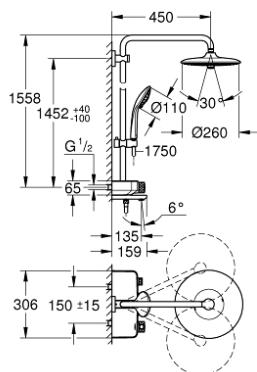

### PRODUCT DESCRIPTION

- Tyc: Chrome
- consisting of:
  - horizontal swivable 450 mm shower arm
  - upper bracket adjustable for minimal adaption to existing drilling holes
  - exposed SmartControl bath thermostat
- allows change between:
  - head shower Euphoria 260 (26 455)
  - spray patterns: Rain, SmartRain, Jet
  - maximum flow rate (at 3 bar): 20 l/min
- with ball joint
- rotation angle  $\pm 15^\circ$
- bath inlet
- hand shower Euphoria 110 Massage, spray plate white (27 221 001)
  - spray patterns: Rain, SmartRain, Massage
  - maximum flow rate (at 3 bar): 16 l/min
- adjustable in height with gliding element
- shower hose Silverflex 1750 mm 1/2" x 1/2" (28 388)
- GROHE DreamSpray - perfect spray pattern
- GROHE LongLife finish
- GROHE CoolTouch - no risk of scalding
- GROHE TurboStat - compact cartridge with wax thermoelement
- GROHE ProGrip - with knurled structure
- GROHE SafeStop at 38°C
- GROHE SafeStop Plus - optional temperature limiter at 43°C included
- GROHE SmartControl - control the shower with intuitive push/turn button
- integrated GROHE EasyReach shower tray
- GROHE SpeedClean - effortless limescale removal
- Inner WaterGuide - inner insulation for surface protection
- TwistStop - to prevent hose from twisting
- suitable for instantaneous heaters from 18 kW/h
- minimum flow rate 5 l/min