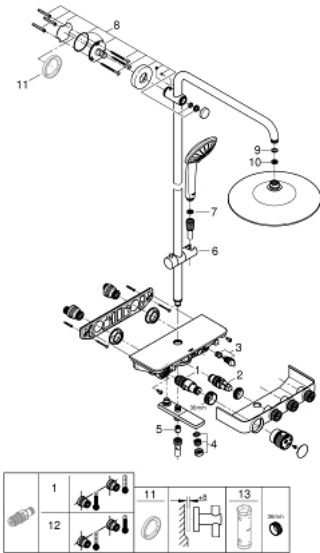

26 510 000 EUPHORIA SMARTCONTROL SYSTEM 260 SHOWER SYSTEM WITH BATH THERMOSTAT FOR WALL MOUNTING

SPARE PARTS

- 1: Thermostatic compact cartridge 1/2" (Spare part-nr. 47439000)
- 2: Cartridge (Spare part-nr. 48297000)
- 3: Non-return valve (Spare part-nr. 49069000)
- 4: Mousseur (Spare part-nr. 13941000)
- 5: Non-return valve (Spare part-nr. 08565000)
- 6: Glide element (Spare part-nr. 48177000)
- 7: Dirt strainer (Spare part-nr. 0700200M)
- 8: Shower rail holder (Spare part-nr. 48279000)
- 9: Fibre seal Ø 18,5 x Ø 12 x 2 (Spare part-nr. 0138900M)
- 10: Dirt strainer (Spare part-nr. 48007000)
- 11: Compensation disc (Spare part-nr. 27180000)*
- 12: GROHE TurboStat cartridge 1/2" (Spare part-nr. 47175000)*
- 13: Socket spanner (Spare part-nr. 49059000)*

* Optional accessories