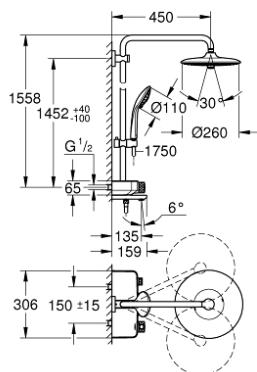

26 510 000 EUPHORIA SMARTCONTROL SYSTEM 260 SHOWER SYSTEM WITH BATH THERMOSTAT FOR WALL MOUNTING

PRODUCT DESCRIPTION

- Tyc: Chrome
- consisting of:
 - horizontal swivable 450 mm shower arm
 - upper bracket adjustable for minimal adaption to existing drilling holes
 - exposed SmartControl bath thermostat
- allows change between:
 - head shower Euphoria 260 (26 455)
 - spray patterns: Rain, SmartRain, Jet
 - maximum flow rate (at 3 bar): 20 l/min
- with ball joint
- rotation angle $\pm 15^\circ$
- bath inlet
 - hand shower Euphoria 110 Massage, spray plate white (27 221 001)
 - spray patterns: Rain, SmartRain, Massage
 - maximum flow rate (at 3 bar): 16 l/min
 - adjustable in height with gliding element
 - shower hose Silverflex 1750 mm 1/2" x 1/2" (28 388)
- GROHE DreamSpray - perfect spray pattern
- GROHE LongLife finish
- GROHE CoolTouch - no risk of scalding
- GROHE TurboStat - compact cartridge with wax thermoelement
- GROHE ProGrip - with knurl structure
- GROHE SafeStop at 38°C
- GROHE SafeStop Plus - optional temperature limiter at 43°C included
- GROHE SmartControl - control the shower with intuitive push/turn button
- integrated GROHE EasyReach shower tray
- GROHE SpeedClean - effortless limescale removal
- Inner WaterGuide - inner insulation for surface protection
- TwistStop - to prevent hose from twisting
- suitable for instantaneous heaters from 18 kW/h
- minimum flow rate 5 l/min