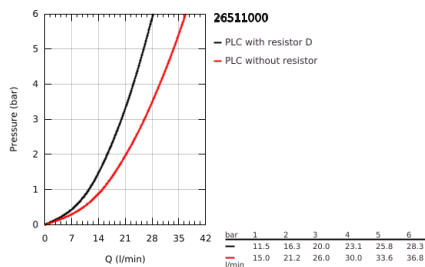

26 511 000 EUPHORIA SMARTCONTROL SYSTEM MONO SHOWER SYSTEM WITH THERMOSTAT FOR WALL MOUNTING

PRODUCT DESCRIPTION

- Colour: chrome
- consisting of:
 - horizontal 450 mm shower arm*
 - upper bracket adjustable for minimal adaption to existing drilling holes
 - exposed SmartControl thermostat
- allows change between:
 - head shower and hand shower (to be ordered separately)**
- maximum flow rate (at 3 bar): 26 l/min
- with ball joint
- rotation angle $\pm 15^\circ$
- adjustable in height with gliding element
- Rotaflex Metal Long-Life TwistStop shower hose 1750 mm (28 025)
- GROHE DreamSpray - perfect spray pattern
- GROHE LongLife finish
- GROHE CoolTouch - no risk of scalding
- GROHE TurboStat - compact cartridge with wax thermoelement
- GROHE ProGrip - with knurl structure
- GROHE SafeStop at 38°C
- GROHE SafeStop Plus - optional temperature limiter at 43°C included
- GROHE SmartControl - control the shower with intuitive push/turn button
- integrated GROHE EasyReach shower tray
- GROHE SpeedClean - effortless limescale removal
- Inner WaterGuide - inner insulation for surface protection
- TwistStop - to prevent hose from twisting
- suitable for instantaneous heaters from 18 kW/h
- minimum flow rate 5 l/min
- * weight of head shower up to 2 kg acceptable
- ** recommendation: Euphoria 260 SmartControl 6 l/min (26 456), Euphoria Massage 6.4 l/min (26 513 000)