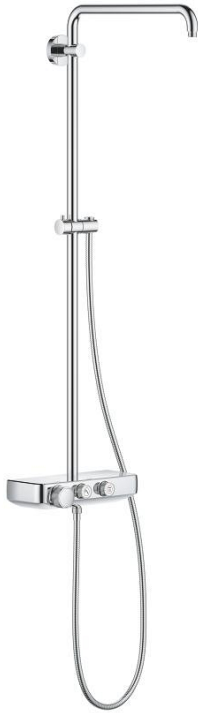

26 511 000 EUPHORIA SMARTCONTROL SYSTEM MONO SHOWER SYSTEM WITH THERMOSTAT FOR WALL MOUNTING

PRODUCT DESCRIPTION

- Colour: chrome
- consisting of:
 - horizontal 450 mm shower arm*
 - upper bracket adjustable for minimal adaption to existing drilling holes
 - exposed SmartControl thermostat
- allows change between:
 - head shower and hand shower (to be ordered separately)**
- maximum flow rate (at 3 bar): 26 l/min
- with ball joint
- rotation angle $\pm 15^\circ$
- adjustable in height with gliding element
- Rotaflex Metal Long-Life TwistStop shower hose 1750 mm (28 025)
- GROHE DreamSpray - perfect spray pattern
- GROHE LongLife finish
- GROHE CoolTouch - no risk of scalding
- GROHE TurboStat - compact cartridge with wax thermoelement
- GROHE ProGrip - with knurl structure
- GROHE SafeStop at 38°C
- GROHE SafeStop Plus - optional temperature limiter at 43°C included
- GROHE SmartControl - control the shower with intuitive push/turn button
- integrated GROHE EasyReach shower tray
- GROHE SpeedClean - effortless limescale removal
- Inner WaterGuide - inner insulation for surface protection
- TwistStop - to prevent hose from twisting
- suitable for instantaneous heaters from 18 kW/h
- minimum flow rate 5 l/min
- * weight of head shower up to 2 kg acceptable
- ** recommendation: Euphoria 260 SmartControl 6 l/min (26 456), Euphoria Massage 6.4 l/min (26 513 000)