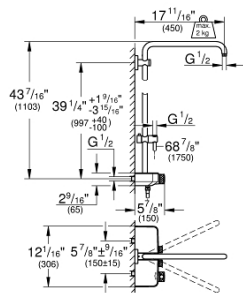

26 511 000 EUPHORIA SMARTCONTROL SYSTEM MONO SHOWER SYSTEM WITH THERMOSTAT FOR WALL MOUNTING

PRODUCT DESCRIPTION

- Colour: chrome
- consisting of:
 - horizontal 450 mm shower arm*
 - upper bracket adjustable for minimal adaption to existing drilling holes
 - exposed SmartControl thermostat
- allows change between:
 - head shower and hand shower (to be ordered separately)**
- maximum flow rate (at 3 bar): 26 l/min
- with ball joint
- rotation angle $\pm 15^\circ$
- adjustable in height with gliding element
- Rotaflex Metal Long-Life TwistStop shower hose 1750 mm (28 025)
- GROHE DreamSpray - perfect spray pattern
- GROHE LongLife finish
- GROHE CoolTouch - no risk of scalding
- GROHE TurboStat - compact cartridge with wax thermoelement
- GROHE ProGrip - with knurl structure
- GROHE SafeStop at 38°C
- GROHE SafeStop Plus - optional temperature limiter at 43°C included
- GROHE SmartControl - control the shower with intuitive push/turn button
- integrated GROHE EasyReach shower tray
- GROHE SpeedClean - effortless limescale removal
- Inner WaterGuide - inner insulation for surface protection
- TwistStop - to prevent hose from twisting
- suitable for instantaneous heaters from 18 kW/h
- minimum flow rate 5 l/min
- * weight of head shower up to 2 kg acceptable
- ** recommendation: Euphoria 260 SmartControl 6 l/min (26 456), Euphoria Massage 6.4 l/min (26 513 000)