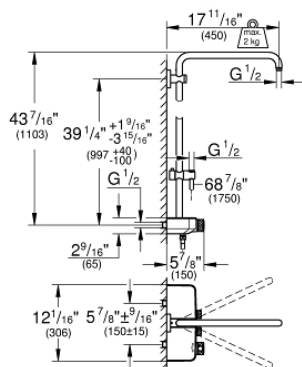

26 511 000 EUPHORIA SMARTCONTROL SYSTEM MONO SHOWER SYSTEM WITH THERMOSTAT FOR WALL MOUNTING

PRODUCT DESCRIPTION

- Tyc: Chrome
- consisting of:
 - horizontal 450 mm shower arm*
 - upper bracket adjustable for minimal adaption to existing drilling holes
 - exposed SmartControl thermostat
- allows change between:
 - head shower and hand shower (to be ordered separately)**
- maximum flow rate (at 3 bar): 26 l/min
- with ball joint
- rotation angle $\pm 15^\circ$
- adjustable in height with gliding element
- Rotaflex Metal Long-Life TwistStop shower hose 1750 mm (28 025)
- GROHE DreamSpray - perfect spray pattern
- GROHE LongLife finish
- GROHE CoolTouch - no risk of scalding
- GROHE TurboStat - compact cartridge with wax thermoelement
- GROHE ProGrip - with knurl structure
- GROHE SafeStop at 38°C
- GROHE SafeStop Plus - optional temperature limiter at 43°C included
- GROHE SmartControl - control the shower with intuitive push/turn button
- integrated GROHE EasyReach shower tray
- GROHE SpeedClean - effortless limescale removal
- Inner WaterGuide - inner insulation for surface protection
- TwistStop - to prevent hose from twisting
- suitable for instantaneous heaters from 18 kW/h
- minimum flow rate 5 l/min
- * weight of head shower up to 2 kg acceptable
- ** recommendation: Euphoria 260 SmartControl 6 l/min (26 456), Euphoria Massage 6.4 l/min (26 513 000)