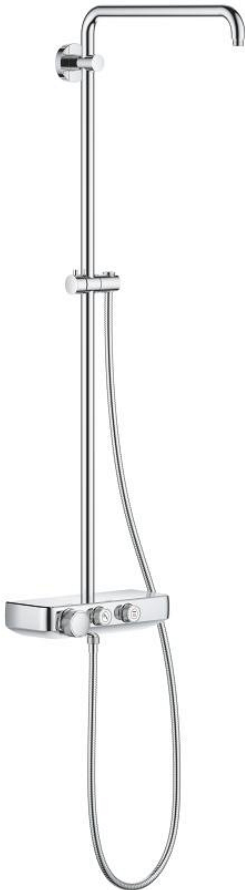

26 511 000 EUPHORIA SMARTCONTROL SYSTEM MONO SHOWER SYSTEM WITH THERMOSTAT FOR WALL MOUNTING

PRODUCT DESCRIPTION

- Tyc: Chrome
- consisting of:
 - horizontal 450 mm shower arm*
 - upper bracket adjustable for minimal adaption to existing drilling holes
 - exposed SmartControl thermostat
- allows change between:
 - head shower and hand shower (to be ordered separately)**
- maximum flow rate (at 3 bar): 26 l/min
- with ball joint
- rotation angle $\pm 15^\circ$
- adjustable in height with gliding element
- Rotaflex Metal Long-Life TwistStop shower hose 1750 mm (28 025)
- GROHE DreamSpray - perfect spray pattern
- GROHE LongLife finish
- GROHE CoolTouch - no risk of scalding
- GROHE TurboStat - compact cartridge with wax thermoelement
- GROHE ProGrip - with knurl structure
- GROHE SafeStop at 38°C
- GROHE SafeStop Plus - optional temperature limiter at 43°C included
- GROHE SmartControl - control the shower with intuitive push/turn button
- integrated GROHE EasyReach shower tray
- GROHE SpeedClean - effortless limescale removal
- Inner WaterGuide - inner insulation for surface protection
- TwistStop - to prevent hose from twisting
- suitable for instantaneous heaters from 18 kW/h
- minimum flow rate 5 l/min
- * weight of head shower up to 2 kg acceptable
- ** recommendation: Euphoria 260 SmartControl 6 l/min (26 456), Euphoria Massage 6.4 l/min (26 513 000)