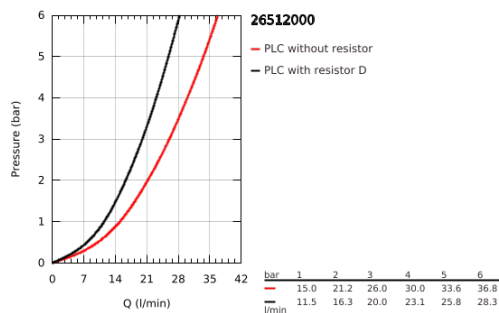

### PRODUCT DESCRIPTION

- Colour: chrome
- consisting of:
  - horizontal 450 mm shower arm\*
  - upper bracket adjustable for minimal adaption to existing drilling holes
  - exposed SmartControl bath thermostat
  - allows change between:
    - head shower and hand shower (to be ordered separately)\*\*
  - with ball joint
  - rotation angle  $\pm 15^\circ$
  - bath inlet
  - adjustable in height with gliding element
  - Rotaflex Metal Long-Life TwistStop shower hose 1750 mm (28 025)
  - GROHE DreamSpray - perfect spray pattern
  - GROHE LongLife finish
  - GROHE CoolTouch - no risk of scalding
  - GROHE TurboStat - compact cartridge with wax thermoelement
  - GROHE ProGrip - with knurled structure
  - GROHE EcoJoy - less water, perfect flow
  - GROHE SafeStop at 38°C
  - GROHE SafeStop Plus - optional temperature limiter at 43°C included
  - GROHE SmartControl - control the shower with intuitive push/turn button
  - integrated GROHE EasyReach shower tray
  - GROHE SpeedClean - effortless limescale removal
  - Inner WaterGuide - inner insulation for surface protection
  - TwistStop - to prevent hose from twisting
  - suitable for instantaneous heaters from 18 kW/h
  - minimum flow rate 7 l/min
  - \* weight of head shower up to 2 kg acceptable
  - \*\* recommendation: Euphoria 260 SmartControl 6 l/min (26 456), Euphoria Massage 6.4 l/min (26 513 000)