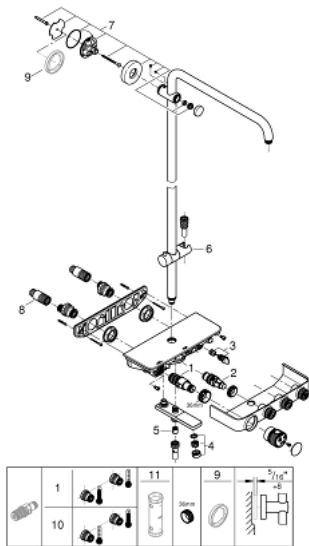

### PRODUCT DESCRIPTION

- Colour: chrome
- consisting of:
  - horizontal 450 mm shower arm\*
  - upper bracket adjustable for minimal adaption to existing drilling holes
  - exposed SmartControl bath thermostat
  - allows change between:
    - head shower and hand shower (to be ordered separately)\*\*
  - with ball joint
  - rotation angle  $\pm 15^\circ$
  - bath inlet
  - adjustable in height with gliding element
  - Rotaflex Metal Long-Life TwistStop shower hose 1750 mm (28 025)
  - GROHE DreamSpray - perfect spray pattern
  - GROHE LongLife finish
  - GROHE CoolTouch - no risk of scalding
  - GROHE TurboStat - compact cartridge with wax thermoelement
  - GROHE ProGrip - with knurled structure
  - GROHE EcoJoy - less water, perfect flow
  - GROHE SafeStop at 38°C
  - GROHE SafeStop Plus - optional temperature limiter at 43°C included
  - GROHE SmartControl - control the shower with intuitive push/turn button
  - integrated GROHE EasyReach shower tray
  - GROHE SpeedClean - effortless limescale removal
  - Inner WaterGuide - inner insulation for surface protection
  - TwistStop - to prevent hose from twisting
  - suitable for instantaneous heaters from 18 kW/h
  - minimum flow rate 7 l/min
  - \* weight of head shower up to 2 kg acceptable
  - \*\* recommendation: Euphoria 260 SmartControl 6 l/min (26 456), Euphoria Massage 6.4 l/min (26 513 000)

### SPARE PARTS

- 1: Thermostatic compact cartridge 1/2" (Spare part-nr. 49110000)
- 2: Cartridge (Spare part-nr. 48297000)
- 3: Non-return valve (Spare part-nr. 49069000)
- 4: Mousseur (Spare part-nr. 13941000)
- 5: Non-return valve (Spare part-nr. 08565000)
- 6: Glide element (Spare part-nr. 48177000)
- 7: Shower rail holder (Spare part-nr. 48279000)
- 8: Compensation disc (Spare part-nr. 27180000)\*
- 9: GROHE TurboStat cartridge 1/2" (Spare part-nr. 47175000)\*
- 10: Socket spanner (Spare part-nr. 49059000)\*