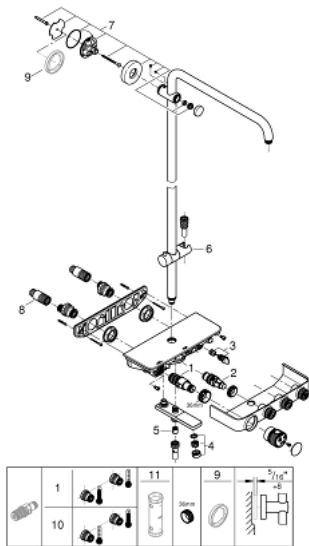

26 512 000 EUPHORIA SMARTCONTROL SYSTEM DUO SHOWER SYSTEM WITH BATH THERMOSTAT FOR WALL MOUNTING

SPARE PARTS

- 1: Thermostatic compact cartridge 1/2" (Spare part-nr. 49110000)
- 2: Cartridge (Spare part-nr. 48297000)
- 3: Non-return valve (Spare part-nr. 49069000)
- 4: Mousseur (Spare part-nr. 13941000)
- 5: Non-return valve (Spare part-nr. 08565000)
- 6: Glide element (Spare part-nr. 48177000)
- 7: Shower rail holder (Spare part-nr. 48279000)
- 8: Compensation disc (Spare part-nr. 27180000)*
- 9: GROHE TurboStat cartridge 1/2" (Spare part-nr. 47175000)*
- 10: Socket spanner (Spare part-nr. 49059000)*

* Optional accessories