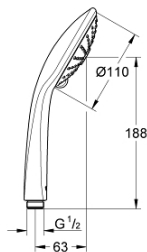

26 513 000 EUPHORIA 110 MASSAGE HAND SHOWER 3 SPRAYS

PRODUCT DESCRIPTION

- Colour: chrome
- spray face Ø 110 mm
- spray patterns: Rain, Massage, SmartRain
- maximum flow rate (at 3 bar): 6.4 l/min
- GROHE EcoJoy - less water, perfect flow
- GROHE DreamSpray - perfect spray pattern
- GROHE SprayDimmer - stepless flow rate adjustment
- GROHE LongLife finish
- spray plate white
- GROHE SpeedClean - effortless limescale removal
- Inner WaterGuide - inner insulation for surface protection
- universal mounting system, fitting all standard shower hoses
- suitable for instantaneous heater
- min. recommended pressure 1.0 bar

26 513 000 **EUPHORIA 110 MASSAGE HAND SHOWER 3 SPRAYS**

SPARE PARTS

1: Dirt strainer (Spare part-nr. 0700200M)