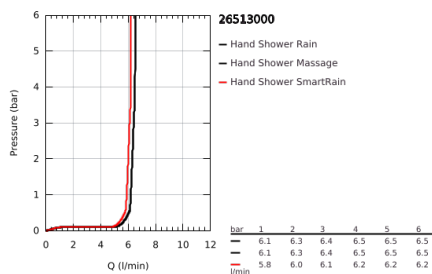

26 513 000 EUPHORIA 110 MASSAGE HAND SHOWER 3 SPRAYS

PRODUCT DESCRIPTION

- Colour: chrome
- spray face Ø 110 mm
- spray patterns: Rain, Massage, SmartRain
- maximum flow rate (at 3 bar): 6.4 l/min
- GROHE EcoJoy - less water, perfect flow
- GROHE DreamSpray - perfect spray pattern
- GROHE SprayDimmer - stepless flow rate adjustment
- GROHE LongLife finish
- spray plate white
- GROHE SpeedClean - effortless limescale removal
- Inner WaterGuide - inner insulation for surface protection
- universal mounting system, fitting all standard shower hoses
- suitable for instantaneous heater
- min. recommended pressure 1.0 bar

26 513 000 **EUPHORIA 110 MASSAGE HAND SHOWER 3 SPRAYS**

SPARE PARTS

1: Dirt strainer (Spare part-nr. 0700200M)