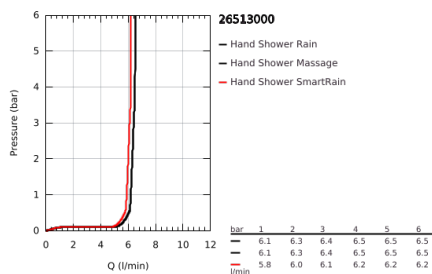

26 513 000 EUPHORIA 110 MASSAGE HAND SHOWER 3 SPRAYS

PRODUCT DESCRIPTION

- Colour: chrome
- spray face Ø 110 mm
- spray patterns: Rain, Massage, SmartRain
- AquaCalibrator limits maximum flow rate (at 3 bar): 6.4 l/min
- GROHE EcoJoy - less water, perfect flow
- GROHE DreamSpray - perfect spray pattern
- GROHE SprayDimmer - stepless flow rate adjustment
- GROHE LongLife finish
- spray plate white
- GROHE SpeedClean - effortless limescale removal
- Inner WaterGuide - inner insulation for surface protection
- universal mounting system, fitting all standard shower hoses
- suitable for instantaneous heater
- min. recommended pressure 1.0 bar

26 513 000 **EUPHORIA 110 MASSAGE HAND SHOWER 3 SPRAYS**

SPARE PARTS

1: Dirt strainer (Spare part-nr. 0700200M)