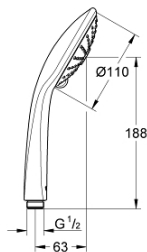

26 513 000 EUPHORIA 110 MASSAGE HAND SHOWER 3 SPRAYS

PRODUCT DESCRIPTION

- Colour: chrome
- spray face Ø 110 mm
- spray patterns: Rain, Massage, SmartRain
- AquaCalibrator limits maximum flow rate (at 3 bar): 6.4 l/min
- GROHE EcoJoy - less water, perfect flow
- GROHE DreamSpray - perfect spray pattern
- GROHE SprayDimmer - stepless flow rate adjustment
- GROHE LongLife finish
- spray plate white
- GROHE SpeedClean - effortless limescale removal
- Inner WaterGuide - inner insulation for surface protection
- universal mounting system, fitting all standard shower hoses
- suitable for instantaneous heater
- min. recommended pressure 1.0 bar

26 513 000 **EUPHORIA 110 MASSAGE HAND SHOWER 3 SPRAYS**

SPARE PARTS

1: Dirt strainer (Spare part-nr. 0700200M)