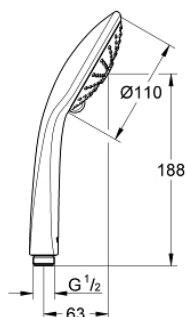

26 513 000 EUPHORIA 110 MASSAGE HAND SHOWER 3 SPRAYS

PRODUCT DESCRIPTION

- Tyc: Chrome
- spray face Ø 110 mm
- spray patterns: Rain, Massage, SmartRain
- maximum flow rate (at 3 bar): 6.4 l/min
- GROHE EcoJoy - Less water, perfect flow
- GROHE DreamSpray - perfect spray pattern
- GROHE SprayDimmer - stepless flow rate adjustment
- GROHE LongLife finish
- spray plate white
- GROHE SpeedClean - effortless limescale removal
- Inner WaterGuide - inner insulation for surface protection
- universal mounting system, fitting all standard shower hoses
- suitable for instantaneous heater
- min. recommended pressure 1.0 bar

26 513 000 **EUPHORIA 110 MASSAGE HAND SHOWER 3 SPRAYS**

SPARE PARTS

1: Dirt strainer (Spare part-nr. 0700200M)