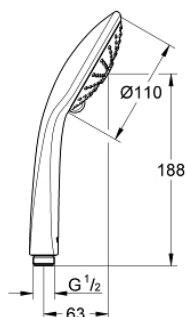

26 513 000 EUPHORIA 110 MASSAGE HAND SHOWER 3 SPRAYS

PRODUCT DESCRIPTION

- Tyc: Chrome
- spray face Ø 110 mm
- spray patterns: Rain, Massage, SmartRain
- AquaCalibrator limits maximum flow rate (at 3 bar): 6.4 l/min
- GROHE EcoJoy - Less water, perfect flow
- GROHE DreamSpray - perfect spray pattern
- GROHE SprayDimmer - stepless flow rate adjustment
- GROHE LongLife finish
- spray plate white
- GROHE SpeedClean - effortless limescale removal
- Inner WaterGuide - inner insulation for surface protection
- universal mounting system, fitting all standard shower hoses
- suitable for instantaneous heater
- min. recommended pressure 1.0 bar

26 513 000 **EUPHORIA 110 MASSAGE HAND SHOWER 3 SPRAYS**

SPARE PARTS

1: Dirt strainer (Spare part-nr. 0700200M)