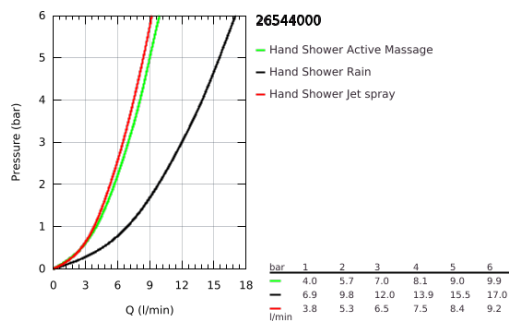

26 544 000 RAINSHOWER SMARTACTIVE 130 HAND SHOWER 3 SPRAYS

PRODUCT DESCRIPTION

- Colour: chrome
- spray plate chrome
- spray patterns: Rain, Jet, ActiveMassage
- maximum flow rate (at 3 bar): 12 l/min
- GROHE DreamSpray - perfect spray pattern
- GROHE SmartTip showering spray selection via push of a ring
- GROHE LongLife finish
- GROHE SpeedClean - effortless limescale removal
- Inner WaterGuide - inner insulation for surface protection
- universal mounting system, fitting all standard shower hoses
- suitable for instantaneous heater

26 544 000 **RAINSHOWER SMARTACTIVE 130 HAND SHOWER 3 SPRAYS**

SPARE PARTS

1: Dirt strainer (Spare part-nr. 0700200M)