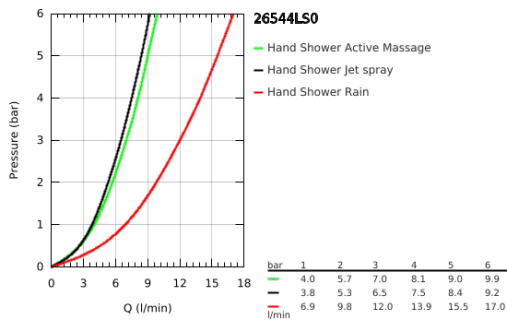

## 26 544 LS0 RAINSHOWER SMARTACTIVE 130 HAND SHOWER 3 SPRAYS

### PRODUCT DESCRIPTION

- Colour: moon white
- spray plate moon white
- spray patterns: Rain, Jet, ActiveMassage
- maximum flow rate (at 3 bar): 12 l/min
- GROHE DreamSpray - perfect spray pattern
- GROHE SmartTip showering spray selection via push of a ring
- GROHE LongLife finish
- GROHE SpeedClean - effortless limescale removal
- Inner WaterGuide - inner insulation for surface protection
- universal mounting system, fitting all standard shower hoses
- suitable for instantaneous heater
- min. recommended pressure 1.0 bar