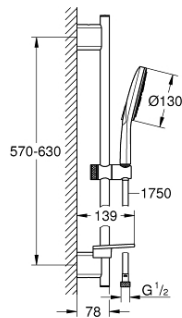

26 546 000 RAINSHOWER SMARTACTIVE 130 SHOWER RAIL SET 3 SPRAYS

PRODUCT DESCRIPTION

- Colour: chrome
- consisting of:
 - Rainshower SmartActive 130 hand shower 3 sprays (26 544)
 - maximum flow rate (at 3 bar): 12 l/min
 - shower rail 600 mm
 - with wall holders made of metal
 - shower hose Silverflex 1750 mm 1/2" x 1/2" (28 388)
 - GROHE EasyReach tray
 - GROHE DreamSpray - perfect spray pattern
 - GROHE LongLife finish
 - GROHE FastFixation Plus adjustable distance between brackets for adaption to existing drilling holes
 - GROHE TileFix adjustable depth on upper and lower bracket
 - GROHE SpeedClean - effortless limescale removal
 - Inner WaterGuide - inner insulation for surface protection
 - TwistStop - to prevent hose from twisting
 - suitable for instantaneous heater

26 546 000 RAINSHOWER SMARTACTIVE 130 SHOWER RAIL SET 3 SPRAYS

SPARE PARTS

- 1: Shower rail holder (Spare part-nr. 48425000)
- 2: Glide element (Spare part-nr. 48424000)
- 3: Soap dish (Spare part-nr. 48426000)
- 4: Dirt strainer (Spare part-nr. 0700200M)