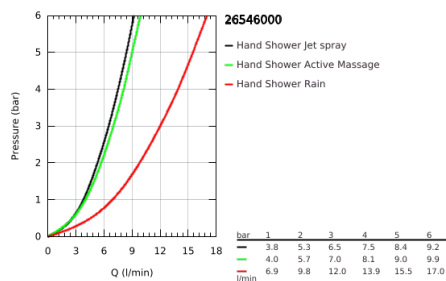

26 546 000 RAINSHOWER SMARTACTIVE 130 SHOWER RAIL SET 3 SPRAYS

PRODUCT DESCRIPTION

- Colour: chrome
- consisting of:
 - Rainshower SmartActive 130 hand shower 3 sprays (26 544)
 - maximum flow rate (at 3 bar): 12 l/min
 - shower rail 600 mm
 - with wall holders made of metal
 - shower hose Silverflex 1750 mm 1/2" x 1/2" (28 388)
 - GROHE EasyReach tray
 - GROHE DreamSpray - perfect spray pattern
 - GROHE LongLife finish
 - GROHE FastFixation Plus adjustable distance between brackets for adaption to existing drilling holes
 - GROHE TileFix adjustable depth on upper and lower bracket
 - GROHE SpeedClean - effortless limescale removal
 - Inner WaterGuide - inner insulation for surface protection
 - TwistStop - to prevent hose from twisting
 - suitable for instantaneous heater

26 546 000 RAINSHOWER SMARTACTIVE 130 SHOWER RAIL SET 3 SPRAYS

SPARE PARTS

- 1: Shower rail holder (Spare part-nr. 48425000)
- 2: Glide element (Spare part-nr. 48424000)
- 3: Soap dish (Spare part-nr. 48426000)
- 4: Dirt strainer (Spare part-nr. 0700200M)