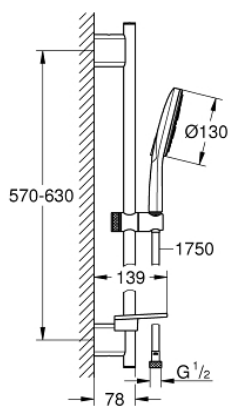

26 546 000 RAINSHOWER SMARTACTIVE 130 SHOWER RAIL SET 3 SPRAYS

PRODUCT DESCRIPTION

- Tyc: Chrome
- consisting of:
 - Rainshower SmartActive 130 hand shower 3 sprays (26 544)
 - maximum flow rate (at 3 bar): 12 l/min
 - shower rail 600 mm
 - with wall holders made of metal
 - shower hose Silverflex 1750 mm 1/2" x 1/2" (28 388)
 - GROHE EasyReach tray
 - GROHE DreamSpray - perfect spray pattern
 - GROHE LongLife finish
 - GROHE FastFixation Plus adjustable distance between brackets for adaption to existing drilling holes
 - GROHE TileFix adjustable depth on upper and lower bracket
 - GROHE SpeedClean - effortless limescale removal
 - Inner WaterGuide - inner insulation for surface protection
 - TwistStop - to prevent hose from twisting
 - suitable for instantaneous heater

26 546 000 **RAINSHOWER SMARTACTIVE 130 SHOWER RAIL SET 3 SPRAYS**

SPARE PARTS

- 1: Shower rail holder (Spare part-nr. 48425000)
- 2: Glide element (Spare part-nr. 48424000)
- 3: Soap dish (Spare part-nr. 48426000)
- 4: Dirt strainer (Spare part-nr. 0700200M)