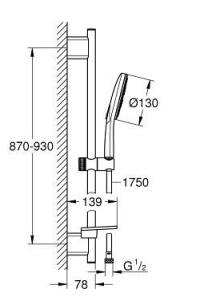

26 548 000 **RAINSHOWER SMARTACTIVE 130 SHOWER RAIL SET 3 SPRAYS**

PRODUCT DESCRIPTION

- Colour: chrome
- consisting of:
 - hand shower Rainshower SmartActive 130 (26 574)
 - maximum flow rate (at 3 bar): 8.5 l/min
 - shower rail 900 mm
 - with wall holders made of metal
 - shower hose Silverflex 1750 mm 1/2" x 1/2" (28 388)
 - GROHE EasyReach tray
 - GROHE EcoJoy - less water, perfect flow
 - GROHE DreamSpray - perfect spray pattern
 - GROHE LongLife finish
 - GROHE FastFixation Plus adjustable distance between brackets for adaption to existing drilling holes
 - GROHE TileFix adjustable depth on upper and lower bracket
 - GROHE SpeedClean - effortless limescale removal
 - Inner WaterGuide - inner insulation for surface protection
 - TwistStop - to prevent hose from twisting
 - suitable for instantaneous heater
 - min. recommended pressure 1.0 bar

26 548 000 **RAINSHOWER SMARTACTIVE 130 SHOWER RAIL SET 3 SPRAYS**

SPARE PARTS

- 1: Shower rail holder (Spare part-nr. 48425000)
- 2: Glide element (Spare part-nr. 48424000)
- 3: Soap dish (Spare part-nr. 48426000)
- 4: Dirt strainer (Spare part-nr. 0700200M)