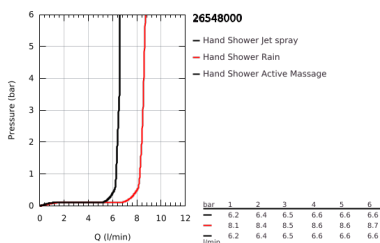

26 548 000 **RAINSHOWER SMARTACTIVE 130 SHOWER RAIL SET 3 SPRAYS**

PRODUCT DESCRIPTION

- Colour: chrome
- consisting of:
 - hand shower Rainshower SmartActive 130 (26 574)
 - maximum flow rate (at 3 bar): 8.5 l/min
 - shower rail 900 mm
 - with wall holders made of metal
 - shower hose Silverflex 1750 mm 1/2" x 1/2" (28 388)
 - GROHE EasyReach tray
 - GROHE EcoJoy - less water, perfect flow
 - GROHE DreamSpray - perfect spray pattern
 - GROHE LongLife finish
 - GROHE FastFixation Plus adjustable distance between brackets for adaption to existing drilling holes
 - GROHE TileFix adjustable depth on upper and lower bracket
 - GROHE SpeedClean - effortless limescale removal
 - Inner WaterGuide - inner insulation for surface protection
 - TwistStop - to prevent hose from twisting
 - suitable for instantaneous heater
 - min. recommended pressure 1.0 bar