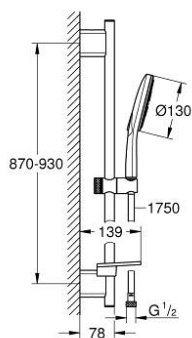

26 548 000 RAINSHOWER SMARTACTIVE 130 SHOWER RAIL SET 3 SPRAYS

PRODUCT DESCRIPTION

- Tyc: Chrome
- consisting of:
 - hand shower Rainshower SmartActive 130 (26 574)
 - maximum flow rate (at 3 bar): 8.5 l/min
 - shower rail 900 mm
 - with wall holders made of metal
 - shower hose Silverflex 1750 mm 1/2" x 1/2" (28 388)
 - GROHE EasyReach tray
 - GROHE EcoJoy - Less water, perfect flow
 - GROHE DreamSpray - perfect spray pattern
 - GROHE LongLife finish
 - GROHE FastFixation Plus adjustable distance between brackets for adaption to existing drilling holes
 - GROHE TileFix adjustable depth on upper and lower bracket
 - GROHE SpeedClean - effortless limescale removal
 - Inner WaterGuide - inner insulation for surface protection
 - TwistStop - to prevent hose from twisting
 - suitable for instantaneous heater
 - min. recommended pressure 1.0 bar

26 548 000 **RAINSHOWER SMARTACTIVE 130 SHOWER RAIL SET 3 SPRAYS**

SPARE PARTS

- 1: Shower rail holder (Spare part-nr. 48425000)
- 2: Glide element (Spare part-nr. 48424000)
- 3: Soap dish (Spare part-nr. 48426000)
- 4: Dirt strainer (Spare part-nr. 0700200M)