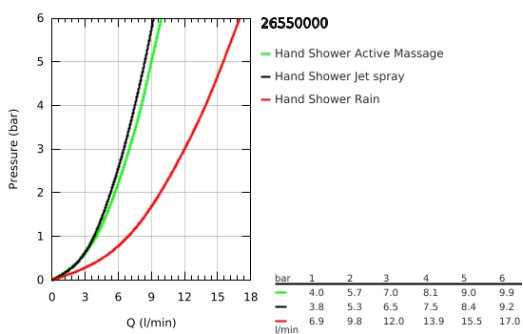

26 550 000 RAINSHOWER SMARTACTIVE 130 CUBE HAND SHOWER 3 SPRAYS

PRODUCT DESCRIPTION

- Colour: chrome
- spray plate chrome
- spray patterns: Rain, Jet, ActiveMassage
- maximum flow rate (at 3 bar): 12 l/min
- GROHE DreamSpray - perfect spray pattern
- GROHE SmartTip showering spray selection via push of a ring
- GROHE LongLife finish
- GROHE SpeedClean - effortless limescale removal
- Inner WaterGuide - inner insulation for surface protection
- universal mounting system, fitting all standard shower hoses
- suitable for instantaneous heater

26 550 000 **RAINSHOWER SMARTACTIVE 130 CUBE HAND SHOWER 3 SPRAYS**

SPARE PARTS

1: Dirt strainer (Spare part-nr. 0700200M)