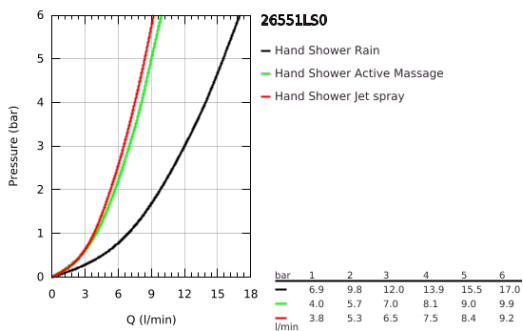

26 551 LS0 RAINSHOWER SMARTACTIVE 130 CUBE HAND SHOWER 3 SPRAYS

PRODUCT DESCRIPTION

- Colour: moon white
- spray plate moon white
- spray patterns: Rain, Jet, ActiveMassage
- maximum flow rate (at 3 bar): 12 l/min
- GROHE DreamSpray - perfect spray pattern
- GROHE SmartTip showering spray selection via push of a ring
- GROHE LongLife finish
- GROHE SpeedClean - effortless limescale removal
- Inner WaterGuide - inner insulation for surface protection
- universal mounting system, fitting all standard shower hoses
- suitable for instantaneous heater
- min. recommended pressure 1.0 bar

26 551 LS0 RAINSHOWER SMARTACTIVE 130 CUBE HAND SHOWER 3 SPRAYS

SPARE PARTS

1: Dirt strainer (Spare part-nr. 0700200M)