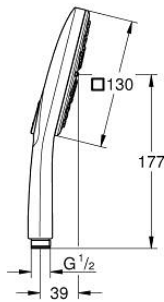

26 551 LS0 RAINSHOWER SMARTACTIVE 130 CUBE HAND SHOWER 3 SPRAYS

PRODUCT DESCRIPTION

- Colour: moon white
- spray plate moon white
- spray patterns: Rain, Jet, ActiveMassage
- maximum flow rate (at 3 bar): 12 l/min
- GROHE DreamSpray - perfect spray pattern
- GROHE SmartTip showering spray selection via push of a ring
- GROHE LongLife finish
- GROHE SpeedClean - effortless limescale removal
- Inner WaterGuide - inner insulation for surface protection
- universal mounting system, fitting all standard shower hoses
- suitable for instantaneous heater
- min. recommended pressure 1.0 bar

26 551 LS0 RAINSHOWER SMARTACTIVE 130 CUBE HAND SHOWER 3 SPRAYS

SPARE PARTS

1: Dirt strainer (Spare part-nr. 0700200M)