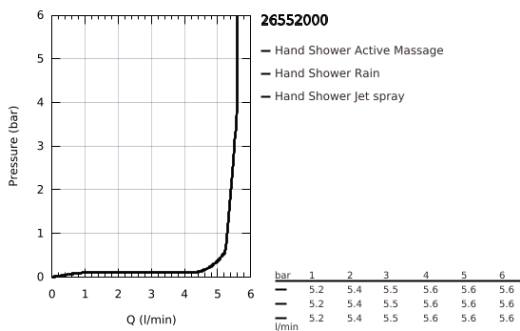

## 26 552 000 RAINSHOWER SMARTACTIVE 130 CUBE HAND SHOWER 3 SPRAYS

### PRODUCT DESCRIPTION

- Colour: chrome
- spray plate chrome
- spray patterns: Rain, Jet, ActiveMassage
- GROHE EcoJoy - less water, perfect flow
- maximum flow rate (at 3 bar): 5.5 l/min
- GROHE DreamSpray - perfect spray pattern
- GROHE SmartTip showering spray selection via push of a ring
- GROHE LongLife finish
- GROHE SpeedClean - effortless limescale removal
- Inner WaterGuide - inner insulation for surface protection
- universal mounting system, fitting all standard shower hoses
- suitable for instantaneous heater