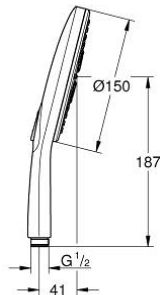

26 553 000 RAINSHOWER SMARTACTIVE 150 HAND SHOWER 3 SPRAYS

PRODUCT DESCRIPTION

- Colour: chrome
- spray plate in corresponding colour
- spray patterns: Rain, Jet, ActiveMassage
- maximum flow rate (at 3 bar): 12 l/min
- GROHE DreamSpray - perfect spray pattern
- GROHE SmartTip showering spray selection via push of a ring
- GROHE LongLife finish
- GROHE SpeedClean - effortless limescale removal
- Inner WaterGuide - inner insulation for surface protection
- universal mounting system, fitting all standard shower hoses
- suitable for instantaneous heater

26 553 000 **RAINSHOWER SMARTACTIVE 150 HAND SHOWER 3 SPRAYS**

SPARE PARTS

1: Dirt strainer (Spare part-nr. 0700200M)