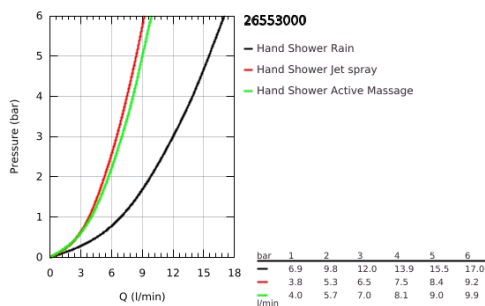

26 553 000 RAINSHOWER SMARTACTIVE 150 HAND SHOWER 3 SPRAYS

PRODUCT DESCRIPTION

- Colour: chrome
- spray plate in corresponding colour
- spray patterns: Rain, Jet, ActiveMassage
- maximum flow rate (at 3 bar): 12 l/min
- GROHE DreamSpray - perfect spray pattern
- GROHE SmartTip showering spray selection via push of a ring
- GROHE LongLife finish
- GROHE SpeedClean - effortless limescale removal
- Inner WaterGuide - inner insulation for surface protection
- universal mounting system, fitting all standard shower hoses
- suitable for instantaneous heater

26 553 000 **RAINSHOWER SMARTACTIVE 150 HAND SHOWER 3 SPRAYS**

SPARE PARTS

1: Dirt strainer (Spare part-nr. 0700200M)