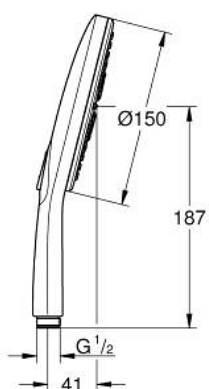

26 553 000 RAINSHOWER SMARTACTIVE 150 HAND SHOWER 3 SPRAYS

PRODUCT DESCRIPTION

- Tyc: Chrome
- spray plate in corresponding colour
- spray patterns: Rain, Jet, ActiveMassage
- maximum flow rate (at 3 bar): 12 l/min
- GROHE DreamSpray - perfect spray pattern
- GROHE SmartTip showering spray selection via push of a ring
- GROHE LongLife finish
- GROHE SpeedClean - effortless limescale removal
- Inner WaterGuide - inner insulation for surface protection
- universal mounting system, fitting all standard shower hoses
- suitable for instantaneous heater

26 553 000 **RAINSHOWER SMARTACTIVE 150 HAND SHOWER 3 SPRAYS**

SPARE PARTS

1: Dirt strainer (Spare part-nr. 0700200M)