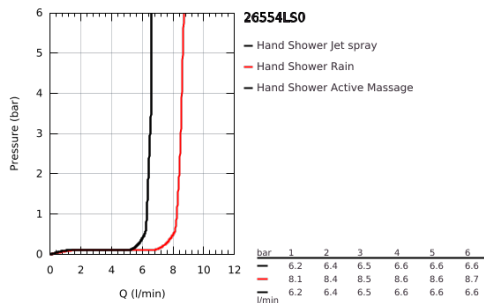

26 554 LS0 RAINSHOWER SMARTACTIVE 150 HAND SHOWER 3 SPRAYS

PRODUCT DESCRIPTION

- Colour: moon white
- spray plate moon white
- spray patterns: Rain, Jet, ActiveMassage
- maximum flow rate (at 3 bar): 8.5 l/min
- GROHE EcoJoy - less water, perfect flow
- GROHE DreamSpray - perfect spray pattern
- GROHE SmartTip showering spray selection via push of a ring
- GROHE LongLife finish
- GROHE SpeedClean - effortless limescale removal
- Inner WaterGuide - inner insulation for surface protection
- universal mounting system, fitting all standard shower hoses
- suitable for instantaneous heater
- min. recommended pressure 1.0 bar