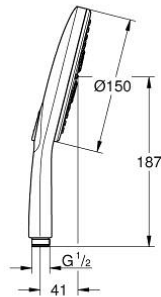

26 554 LS0 RAINSHOWER SMARTACTIVE 150 HAND SHOWER 3 SPRAYS

PRODUCT DESCRIPTION

- Colour: moon white
- spray plate moon white
- spray patterns: Rain, Jet, ActiveMassage
- maximum flow rate (at 3 bar): 8.5 l/min
- GROHE EcoJoy - less water, perfect flow
- GROHE DreamSpray - perfect spray pattern
- GROHE SmartTip showering spray selection via push of a ring
- GROHE LongLife finish
- GROHE SpeedClean - effortless limescale removal
- Inner WaterGuide - inner insulation for surface protection
- universal mounting system, fitting all standard shower hoses
- suitable for instantaneous heater
- min. recommended pressure 1.0 bar

26 554 LS0 RAINSHOWER SMARTACTIVE 150 HAND SHOWER 3 SPRAYS

SPARE PARTS

1: Dirt strainer (Spare part-nr. 0700200M)