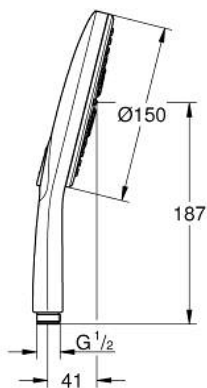

### PRODUCT DESCRIPTION

- Typ: moon white
- spray plate moon white
- spray patterns: Rain, Jet, ActiveMassage
- maximum flow rate (at 3 bar): 8.5 l/min
- GROHE EcoJoy - Less water, perfect flow
- GROHE DreamSpray - perfect spray pattern
- GROHE SmartTip showering spray selection via push of a ring
- GROHE LongLife finish
- GROHE SpeedClean - effortless limescale removal
- Inner WaterGuide - inner insulation for surface protection
- universal mounting system, fitting all standard shower hoses
- suitable for instantaneous heater
- min. recommended pressure 1.0 bar