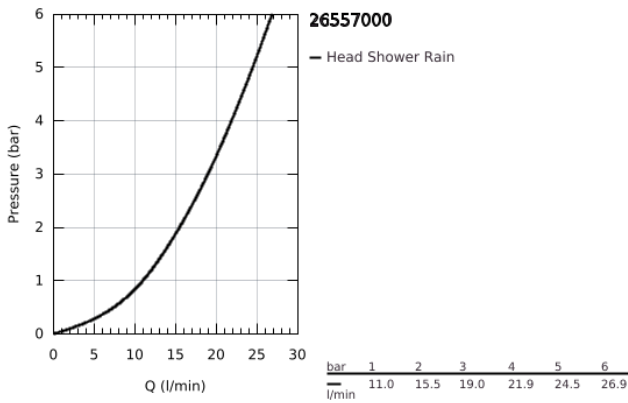

26 557 000 **RAINSHOWER MONO 310 HEAD SHOWER SET 422 MM, 1 SPRAY**

**PRODUCT DESCRIPTION**

- Colour: chrome
- consisting of:
  - head shower Rainshower 310
  - spray pattern: GROHE PureRain
  - maximum flow rate (at 3 bar): 19 l/min
  - shower arm 422 mm (26 146)
  - GROHE DreamSpray - perfect spray pattern
  - GROHE LongLife finish
  - GROHE SpeedClean - effortless limescale removal
  - Inner WaterGuide - inner insulation for surface protection
  - suitable for instantaneous heater

26 557 000 **RAINSHOWER MONO 310 HEAD SHOWER SET 422 MM, 1 SPRAY**

**SPARE PARTS**

1: Fibre seal dia.  $\varnothing$  18,5 x  $\varnothing$  12 x 2 (Spare part-nr. 0138900M)

2: Dirt strainer (Spare part-nr. 48007000)