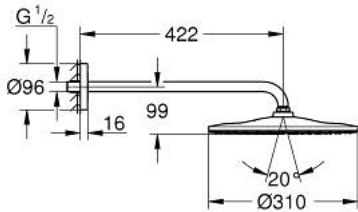

26 557 000 **RAINSHOWER MONO 310 HEAD SHOWER SET 422 MM, 1 SPRAY**

**PRODUCT DESCRIPTION**

- Colour: chrome
- consisting of:
  - head shower Rainshower 310
  - spray pattern: GROHE PureRain
  - maximum flow rate (at 3 bar): 19 l/min
  - shower arm 422 mm (26 146)
  - GROHE DreamSpray - perfect spray pattern
  - GROHE LongLife finish
  - GROHE SpeedClean - effortless limescale removal
  - Inner WaterGuide - inner insulation for surface protection
  - suitable for instantaneous heater

26 557 000 **RAINSHOWER MONO 310 HEAD SHOWER SET 422 MM, 1 SPRAY**

**SPARE PARTS**

1: Fibre seal dia.  $\varnothing$  18,5 x  $\varnothing$  12 x 2 (Spare part-nr. 0138900M)

2: Dirt strainer (Spare part-nr. 48007000)