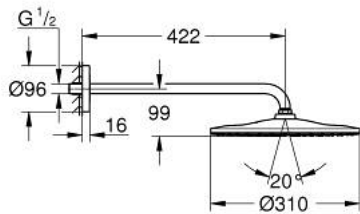

26 557 000 RAINSHOWER MONO 310 HEAD SHOWER SET 422 MM, 1 SPRAY

PRODUCT DESCRIPTION

- Tyc: Chrome
- consisting of:
 - head shower Rainshower 310
 - spray pattern: GROHE PureRain
 - maximum flow rate (at 3 bar): 19 l/min
 - shower arm 422 mm (26 146)
- GROHE DreamSpray - perfect spray pattern
- GROHE LongLife finish
- GROHE SpeedClean - effortless limescale removal
- Inner WaterGuide - inner insulation for surface protection
- suitable for instantaneous heater

26 557 000 **RAINSHOWER MONO 310 HEAD SHOWER SET 422 MM, 1 SPRAY**

SPARE PARTS

1: Fibre seal Ø 18,5 x Ø 12 x 2 (Spare part-nr. 0138900M)

2: Dirt strainer (Spare part-nr. 48007000)