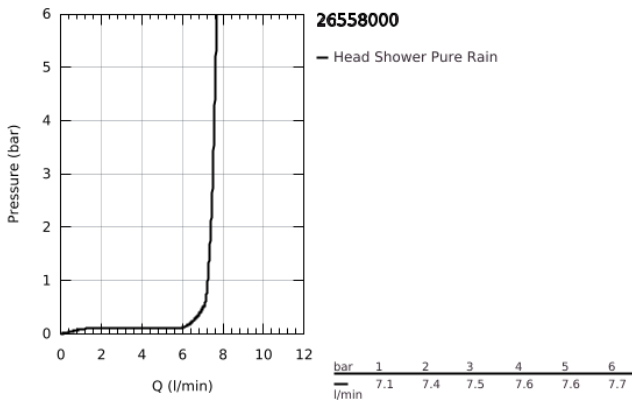

26 558 000 **RAINSHOWER MONO 310 HEAD SHOWER SET 422 MM, 1 SPRAY**

PRODUCT DESCRIPTION

- Colour: chrome
- consisting of:
 - head shower Rainshower 310
 - spray pattern: GROHE PureRain
 - maximum flow rate (at 3 bar): 7.5 l/min
 - shower arm 422 mm (26 146)
- GROHE EcoJoy - less water, perfect flow
- GROHE DreamSpray - perfect spray pattern
- GROHE LongLife finish
- GROHE SpeedClean - effortless limescale removal
- Inner WaterGuide - inner insulation for surface protection
- suitable for instantaneous heater

26 558 000 **RAINSHOWER MONO 310 HEAD SHOWER SET 422 MM, 1 SPRAY**

SPARE PARTS

1: Fibre seal dia. \emptyset 18,5 x \emptyset 12 x 2 (Spare part-nr. 0138900M)

2: Dirt strainer (Spare part-nr. 48007000)