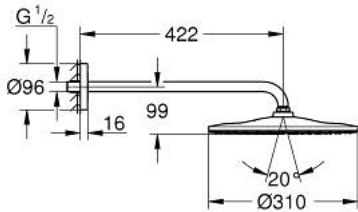

26 558 000 **RAINSHOWER MONO 310 HEAD SHOWER SET 422 MM, 1 SPRAY**

PRODUCT DESCRIPTION

- Colour: chrome
- consisting of:
 - head shower Rainshower 310
 - spray pattern: GROHE PureRain
 - maximum flow rate (at 3 bar): 7.5 l/min
 - shower arm 422 mm (26 146)
- GROHE EcoJoy - less water, perfect flow
- GROHE DreamSpray - perfect spray pattern
- GROHE LongLife finish
- GROHE SpeedClean - effortless limescale removal
- Inner WaterGuide - inner insulation for surface protection
- suitable for instantaneous heater

26 558 000 **RAINSHOWER MONO 310 HEAD SHOWER SET 422 MM, 1 SPRAY**

SPARE PARTS

1: Fibre seal dia. \emptyset 18,5 x \emptyset 12 x 2 (Spare part-nr. 0138900M)

2: Dirt strainer (Spare part-nr. 48007000)