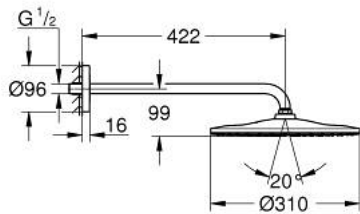

## 26 558 000 RAINSHOWER MONO 310 HEAD SHOWER SET 422 MM, 1 SPRAY

### PRODUCT DESCRIPTION

- Tyc: Chrome
- consisting of:
  - head shower Rainshower 310
  - spray pattern: GROHE PureRain
  - maximum flow rate (at 3 bar): 7.5 l/min
  - shower arm 422 mm (26 146)
- GROHE EcoJoy - Less water, perfect flow
- GROHE DreamSpray - perfect spray pattern
- GROHE LongLife finish
- GROHE SpeedClean - effortless limescale removal
- Inner WaterGuide - inner insulation for surface protection
- suitable for instantaneous heater

26 558 000 **RAINSHOWER MONO 310 HEAD SHOWER SET 422 MM, 1 SPRAY**

**SPARE PARTS**

1: Fibre seal Ø 18,5 x Ø 12 x 2 (Spare part-nr. 0138900M)

2: Dirt strainer (Spare part-nr. 48007000)