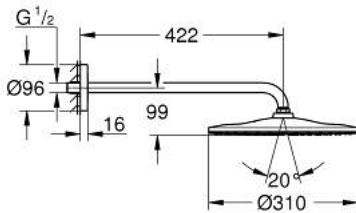

26 558 DC0 RAINSHOWER MONO 310 HEAD SHOWER SET 422 MM, 1 SPRAY

PRODUCT DESCRIPTION

- Colour: supersteel
- consisting of:
 - head shower Rainshower 310
 - spray pattern: GROHE PureRain
 - maximum flow rate (at 3 bar): 7.5 l/min
 - shower arm 422 mm
- GROHE EcoJoy - less water, perfect flow
- GROHE DreamSpray - perfect spray pattern
- GROHE LongLife finish
- GROHE SpeedClean - effortless limescale removal
- Inner WaterGuide - inner insulation for surface protection
- suitable for instantaneous heater

26 558 DC0 RAINSHOWER MONO 310 HEAD SHOWER SET 422 MM, 1 SPRAY

SPARE PARTS

1: Fibre seal dia. \varnothing 18,5 x \varnothing 12 x 2 (Spare part-nr. 0138900M)

2: Dirt strainer (Spare part-nr. 48007000)