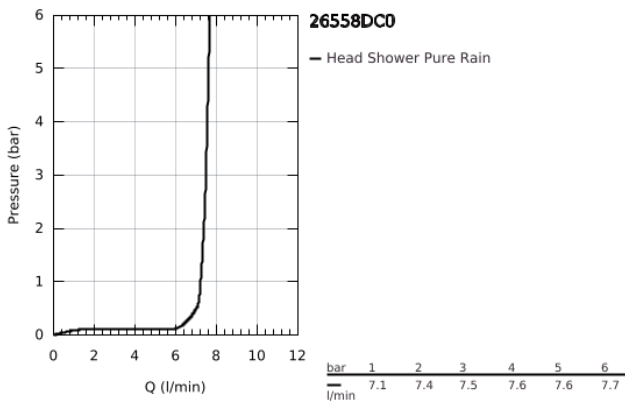

26 558 DC0 RAINSHOWER MONO 310 HEAD SHOWER SET 422 MM, 1 SPRAY

PRODUCT DESCRIPTION

- Colour: supersteel
- consisting of:
 - head shower Rainshower 310
 - spray pattern: GROHE PureRain
 - maximum flow rate (at 3 bar): 7.5 l/min
 - shower arm 422 mm
- GROHE EcoJoy - less water, perfect flow
- GROHE DreamSpray - perfect spray pattern
- GROHE LongLife finish
- GROHE SpeedClean - effortless limescale removal
- Inner WaterGuide - inner insulation for surface protection
- suitable for instantaneous heater

26 558 DC0 RAINSHOWER MONO 310 HEAD SHOWER SET 422 MM, 1 SPRAY

SPARE PARTS

1: Fibre seal dia. \varnothing 18,5 x \varnothing 12 x 2 (Spare part-nr. 0138900M)

2: Dirt strainer (Spare part-nr. 48007000)