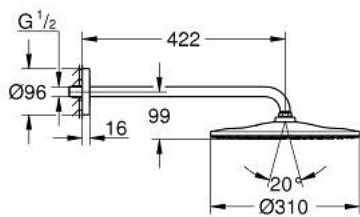

## 26 558 MG0 RAINSHOWER MONO 310 HEAD SHOWER SET 422 MM, 1 SPRAY

### PRODUCT DESCRIPTION

- Colour: satin graphite
- consisting of:
  - head shower Rainshower 310
  - spray pattern: GROHE PureRain
  - maximum flow rate (at 3 bar): 7.5 l/min
  - shower arm 422 mm
- GROHE EcoJoy - less water, perfect flow
- GROHE DreamSpray - perfect spray pattern
- GROHE LongLife finish
- GROHE SpeedClean - effortless limescale removal
- Inner WaterGuide - inner insulation for surface protection
- suitable for instantaneous heater

26 558 MG0 **RAINSHOWER MONO 310 HEAD SHOWER SET 422 MM, 1 SPRAY**

**SPARE PARTS**

1: Fibre seal dia.  $\emptyset$  18,5 x  $\emptyset$  12 x 2 (Spare part-nr. 0138900M)

2: Dirt strainer (Spare part-nr. 48007000)