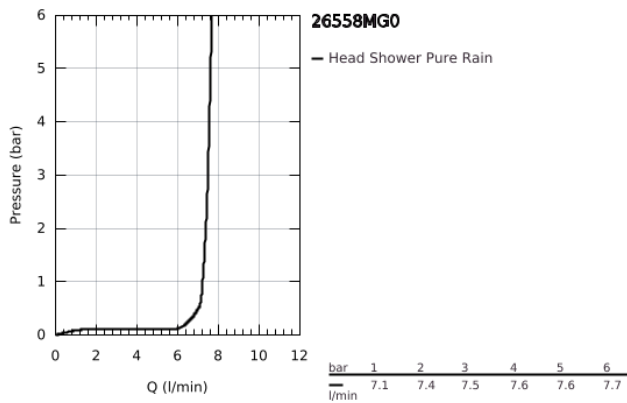

## 26 558 MG0 RAINSHOWER MONO 310 HEAD SHOWER SET 422 MM, 1 SPRAY

### PRODUCT DESCRIPTION

- Colour: satin graphite
- consisting of:
  - head shower Rainshower 310
  - spray pattern: GROHE PureRain
  - maximum flow rate (at 3 bar): 7.5 l/min
  - shower arm 422 mm
- GROHE EcoJoy - less water, perfect flow
- GROHE DreamSpray - perfect spray pattern
- GROHE LongLife finish
- GROHE SpeedClean - effortless limescale removal
- Inner WaterGuide - inner insulation for surface protection
- suitable for instantaneous heater

26 558 MG0 **RAINSHOWER MONO 310 HEAD SHOWER SET 422 MM, 1 SPRAY**

**SPARE PARTS**

1: Fibre seal dia.  $\emptyset$  18,5 x  $\emptyset$  12 x 2 (Spare part-nr. 0138900M)

2: Dirt strainer (Spare part-nr. 48007000)