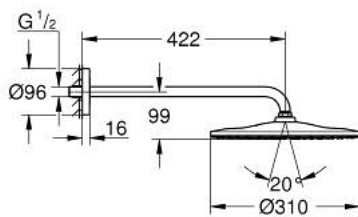

26 558 MS0 RAINSHOWER MONO 310 HEAD SHOWER SET 422 MM, 1 SPRAY

PRODUCT DESCRIPTION

- Colour: satin steel
- consisting of:
 - head shower Rainshower 310
 - spray pattern: GROHE PureRain
 - maximum flow rate (at 3 bar): 7.5 l/min
 - shower arm 422 mm
- GROHE EcoJoy - less water, perfect flow
- GROHE DreamSpray - perfect spray pattern
- GROHE LongLife finish
- GROHE SpeedClean - effortless limescale removal
- Inner WaterGuide - inner insulation for surface protection
- suitable for instantaneous heater

26 558 MS0 **RAINSHOWER MONO 310 HEAD SHOWER SET 422 MM, 1 SPRAY**

SPARE PARTS

1: Fibre seal dia. Ø 18,5 x Ø 12 x 2 (Spare part-nr. 0138900M)

2: Dirt strainer (Spare part-nr. 48007000)