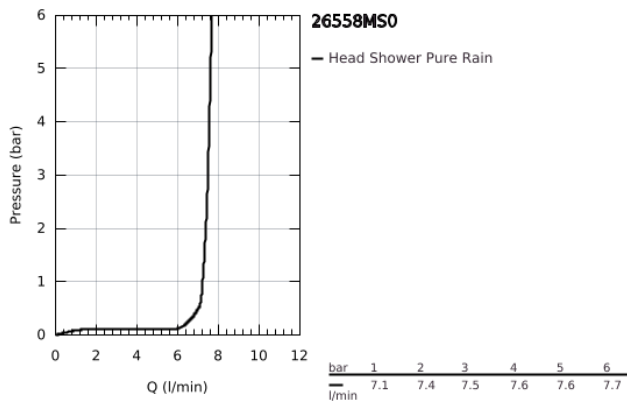

26 558 MS0 RAINSHOWER MONO 310 HEAD SHOWER SET 422 MM, 1 SPRAY

PRODUCT DESCRIPTION

- Colour: satin steel
- consisting of:
 - head shower Rainshower 310
 - spray pattern: GROHE PureRain
 - maximum flow rate (at 3 bar): 7.5 l/min
 - shower arm 422 mm
- GROHE EcoJoy - less water, perfect flow
- GROHE DreamSpray - perfect spray pattern
- GROHE LongLife finish
- GROHE SpeedClean - effortless limescale removal
- Inner WaterGuide - inner insulation for surface protection
- suitable for instantaneous heater

26 558 MS0 **RAINSHOWER MONO 310 HEAD SHOWER SET 422 MM, 1 SPRAY**

SPARE PARTS

1: Fibre seal dia. Ø 18,5 x Ø 12 x 2 (Spare part-nr. 0138900M)

2: Dirt strainer (Spare part-nr. 48007000)