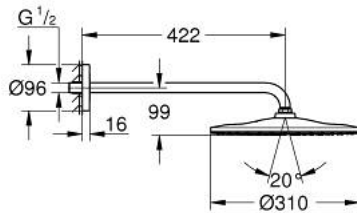

26 558 MS0 RAINSHOWER MONO 310 HEAD SHOWER SET 422 MM, 1 SPRAY

PRODUCT DESCRIPTION

- Tyc: satin steel
- consisting of:
 - head shower Rainshower 310
 - spray pattern: GROHE PureRain
 - maximum flow rate (at 3 bar): 7.5 l/min
 - shower arm 422 mm
- GROHE EcoJoy - Less water, perfect flow
- GROHE DreamSpray - perfect spray pattern
- GROHE LongLife finish
- GROHE SpeedClean - effortless limescale removal
- Inner WaterGuide - inner insulation for surface protection
- suitable for instantaneous heater

26 558 MS0 **RAINSHOWER MONO 310 HEAD SHOWER SET 422 MM, 1 SPRAY**

SPARE PARTS

1: Fibre seal Ø 18,5 x Ø 12 x 2 (Spare part-nr. 0138900M)

2: Dirt strainer (Spare part-nr. 48007000)