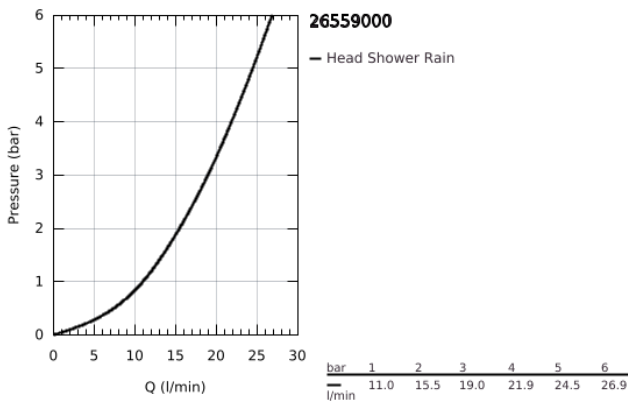

26 559 000 **RAINSHOWER MONO 310 HEAD SHOWER SET CEILING 142 MM, 1 SPRAY**

PRODUCT DESCRIPTION

- Colour: chrome
- consisting of:
 - head shower Rainshower 310, spray plate chrome (26 561)
 - spray pattern: GROHE PureRain
 - maximum flow rate (at 3 bar): 19 l/min
 - Rainshower shower arm ceiling 142 mm (28 724)
 - GROHE DreamSpray - perfect spray pattern
 - GROHE LongLife finish
 - GROHE SpeedClean - effortless limescale removal
 - Inner WaterGuide - inner insulation for surface protection
- suitable for instantaneous heater

26 559 000 **RAINSHOWER MONO 310 HEAD SHOWER SET CEILING 142 MM, 1 SPRAY**

SPARE PARTS

- 1: Escutcheon (Spare part-nr. 11741000)
- 2: Fibre seal dia. \varnothing 18,5 x \varnothing 12 x 2 (Spare part-nr. 0138900M)
- 3: Dirt strainer (Spare part-nr. 48007000)