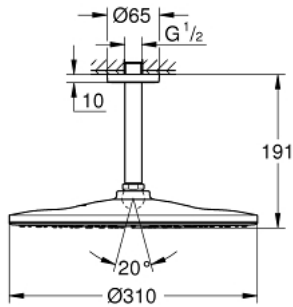

26 559 000 **RAINSHOWER MONO 310 HEAD SHOWER SET CEILING 142 MM, 1 SPRAY**

PRODUCT DESCRIPTION

- Colour: chrome
- consisting of:
 - head shower Rainshower 310, spray plate chrome (26 561)
 - spray pattern: GROHE PureRain
 - maximum flow rate (at 3 bar): 19 l/min
 - Rainshower shower arm ceiling 142 mm (28 724)
 - GROHE DreamSpray - perfect spray pattern
 - GROHE LongLife finish
 - GROHE SpeedClean - effortless limescale removal
 - Inner WaterGuide - inner insulation for surface protection
- suitable for instantaneous heater

26 559 000 **RAINSHOWER MONO 310 HEAD SHOWER SET CEILING 142 MM, 1 SPRAY**

SPARE PARTS

- 1: Escutcheon (Spare part-nr. 11741000)
- 2: Fibre seal dia. \varnothing 18,5 x \varnothing 12 x 2 (Spare part-nr. 0138900M)
- 3: Dirt strainer (Spare part-nr. 48007000)