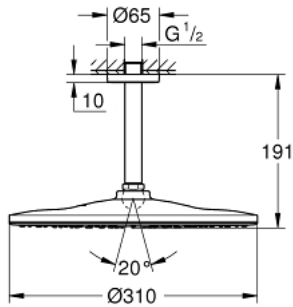

26 559 000 RAINSHOWER MONO 310 HEAD SHOWER SET CEILING 142 MM, 1 SPRAY

PRODUCT DESCRIPTION

- Tyc: Chrome
- consisting of:
 - head shower Rainshower 310, spray plate chrome (26 561)
 - spray pattern: GROHE PureRain
 - maximum flow rate (at 3 bar): 19 l/min
 - Rainshower shower arm ceiling 142 mm (28 724)
 - GROHE DreamSpray - perfect spray pattern
 - GROHE LongLife finish
 - GROHE SpeedClean - effortless limescale removal
 - Inner WaterGuide - inner insulation for surface protection
 - suitable for instantaneous heater

26 559 000 **RAINSHOWER MONO 310 HEAD SHOWER SET CEILING 142 MM, 1 SPRAY**

SPARE PARTS

- 1: Escutcheon (Spare part-nr. 11741000)
- 2: Fibre seal \varnothing 18,5 x \varnothing 12 x 2 (Spare part-nr. 0138900M)
- 3: Dirt strainer (Spare part-nr. 48007000)